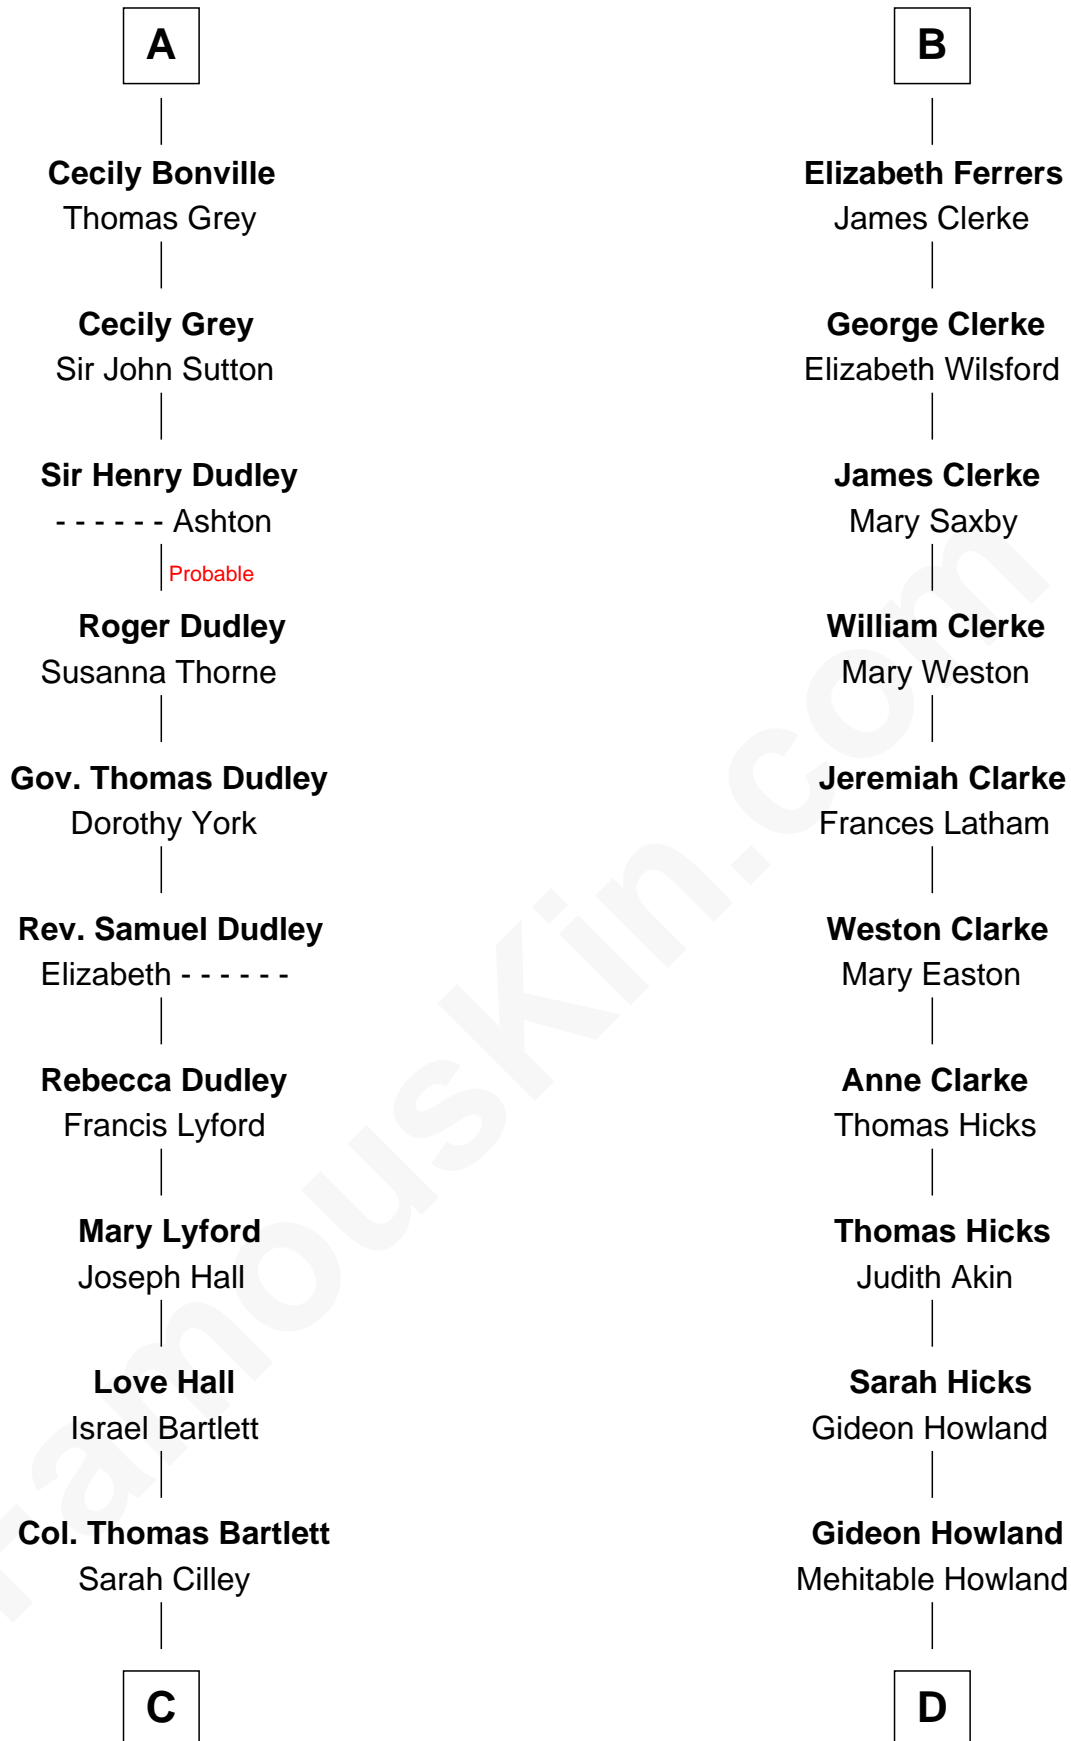

FamousKin.com Relationship Chart of

Alan Shepard

Mercury and Apollo Astronaut

18th cousin 3 times removed of

Hetty Green

"The Witch of Wall Street"

Sir Robert de Ros

Isabel de Aubeney

C

Bradbury Bartlett

Mary True

Thomas Bradbury Bartlett

Victoria Elizabeth Williams Cilley

Annie Elizabeth Bartlett

Frederick Johnson Shepard

Alan Bartlett Shepard

Pauline Renza Emerson

Alan Shepard

Mercury and Apollo Astronaut

D

Abby Slocum Howland

Edward Mott Robinson

Hetty Green

"The Witch of Wall Street"