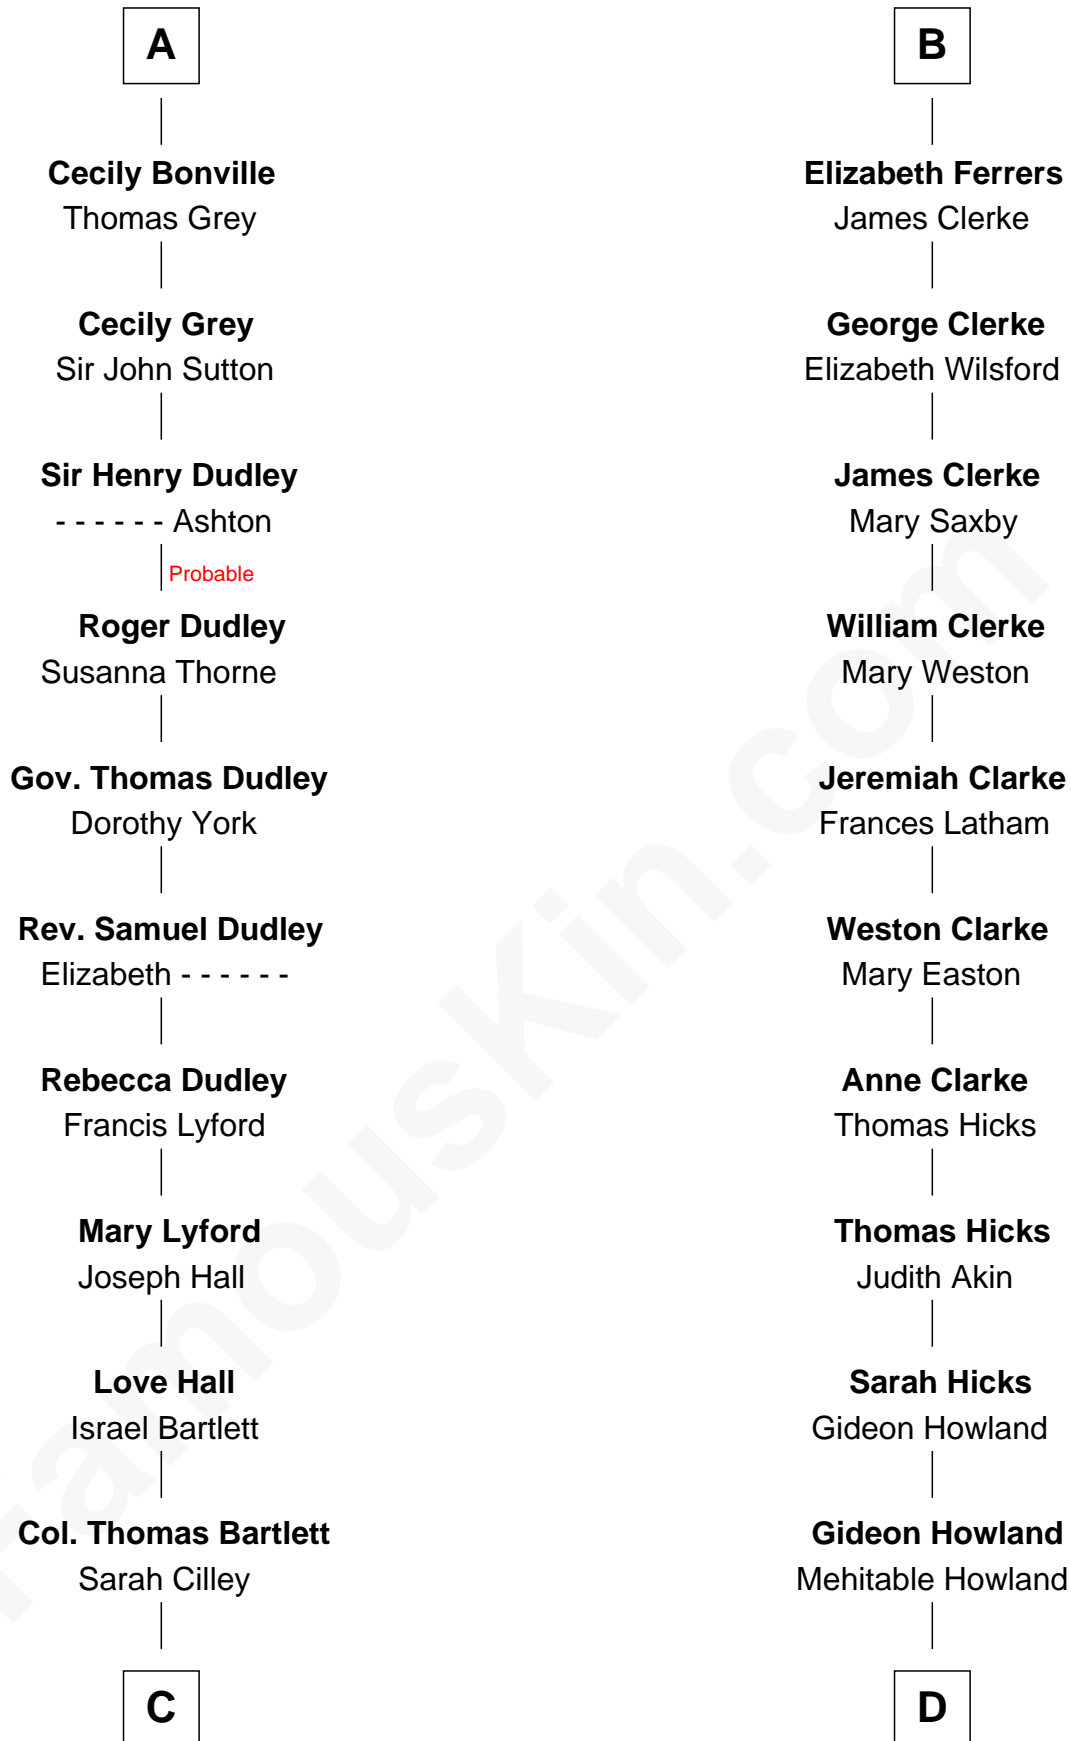

FamousKin.com Relationship Chart of

Alan Shepard

Mercury and Apollo Astronaut

18th cousin 3 times removed of

Hetty Green

"The Witch of Wall Street"

Thomas de Clare
Juliana FitzMaurice

Margaret de Clare
Bartholomew de Badlesmere

Margery de Badlesmere
Sir William de Ros

Thomas de Ros
Beatrice de Stafford

Margaret de Ros
Sir Reynold Grey

Margaret Grey
Sir William Bonville

William Bonville
Elizabeth Harington

William Bonville
Katherine Neville

A

Margaret de Clare
Bartholomew de Badlesmere

Margery de Badlesmere
Sir William de Ros

Maud de Roos
John de Welles

Margery de Welles
Stephen le Scrope

Maude le Scrope
Sir Baldwin Freville

Elizabeth Freville
Sir Thomas Ferrers

Sir Henry Ferrers
Margaret Heckstall

B

C

Bradbury Bartlett

Mary True

Thomas Bradbury Bartlett

Victoria Elizabeth Williams Cilley

Annie Elizabeth Bartlett