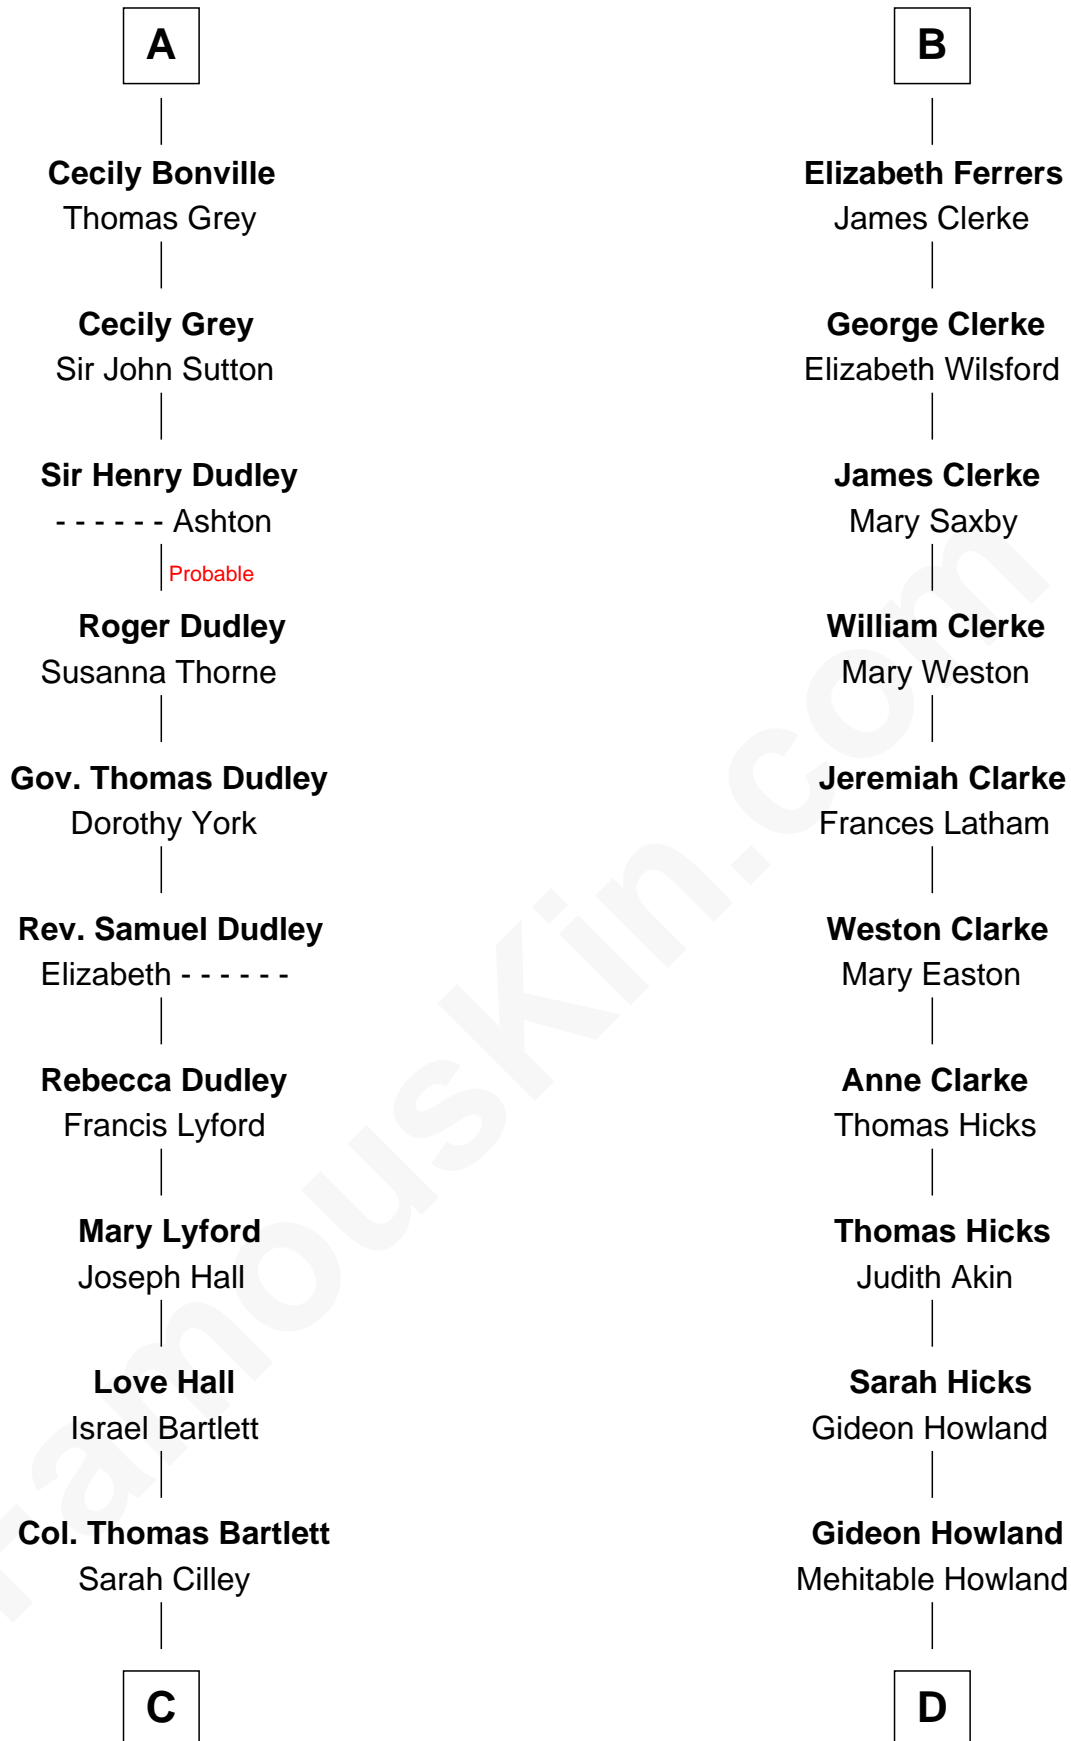

# FamousKin.com Relationship Chart of

**Alan Shepard**

*Mercury and Apollo Astronaut*

18th cousin 3 times removed of

**Hetty Green**

*"The Witch of Wall Street"*

**Gunselm de Badlesmere**

**Bartholomew de Badlesmere**

Sir William Bonville

**William Bonville**

Elizabeth Harington

**William Bonville**

Katherine Neville

**A**

**Bartholomew de Badlesmere**

Margaret de Clare

**Margery de Badlesmere**

Sir William de Ros

**Maud de Roos**

John de Welles

**Margery de Welles**

Stephen le Scrope

**Maude le Scrope**

Sir Baldwin Freville

**Elizabeth Freville**

Sir Thomas Ferrers

**Sir Henry Ferrers**

Margaret Heckstall

**B**

FamousKin.com