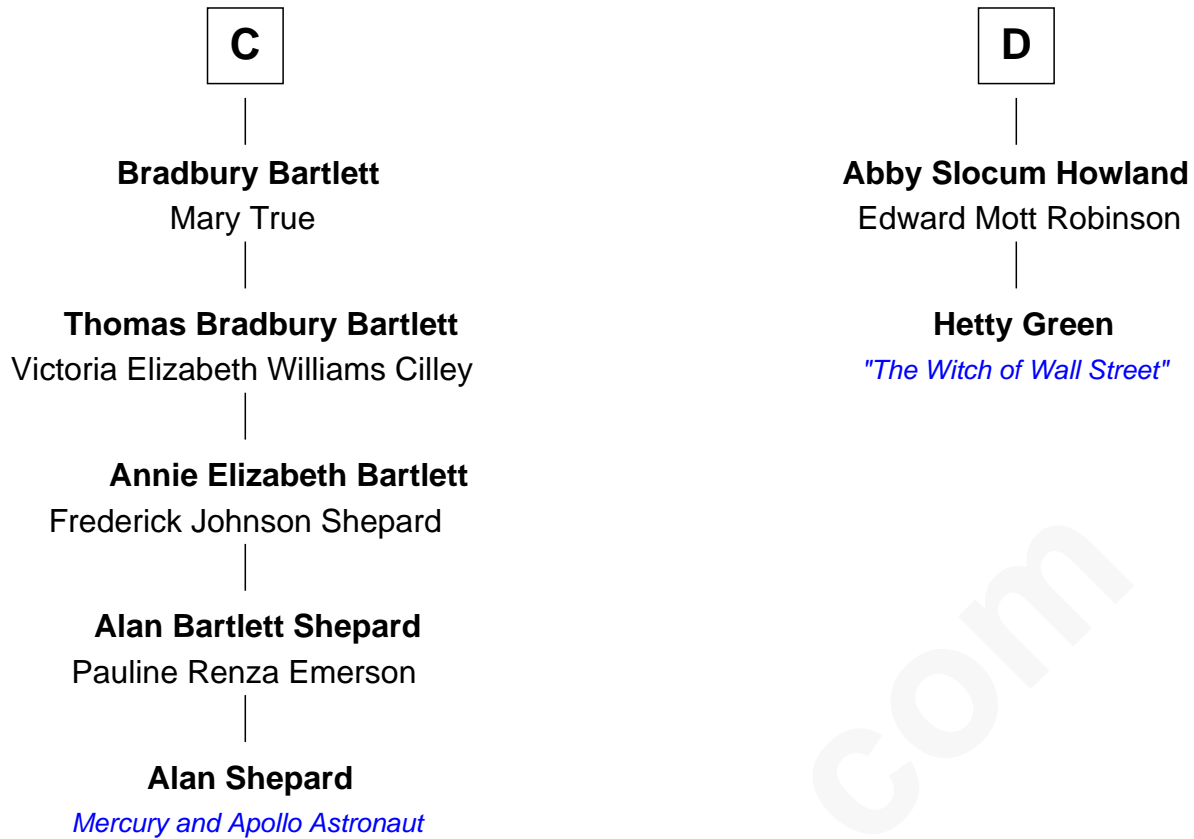

# FamousKin.com Relationship Chart of

**Alan Shepard**

*Mercury and Apollo Astronaut*

18th cousin 3 times removed of

**Hetty Green**

*"The Witch of Wall Street"*

**Gunselm de Badlesmere**

**Bartholomew de Badlesmere**

Sir William Bonville

**William Bonville**

Elizabeth Harington

**William Bonville**

Katherine Neville

**A**

**Bartholomew de Badlesmere**

Margaret de Clare

**Margery de Badlesmere**

Sir William de Ros

**Maud de Roos**

John de Welles

**Margery de Welles**

Stephen le Scrope

**Maude le Scrope**

Sir Baldwin Freville

**Elizabeth Freville**

Sir Thomas Ferrers

**Sir Henry Ferrers**

Margaret Heckstall

**B**

FamousKin.com