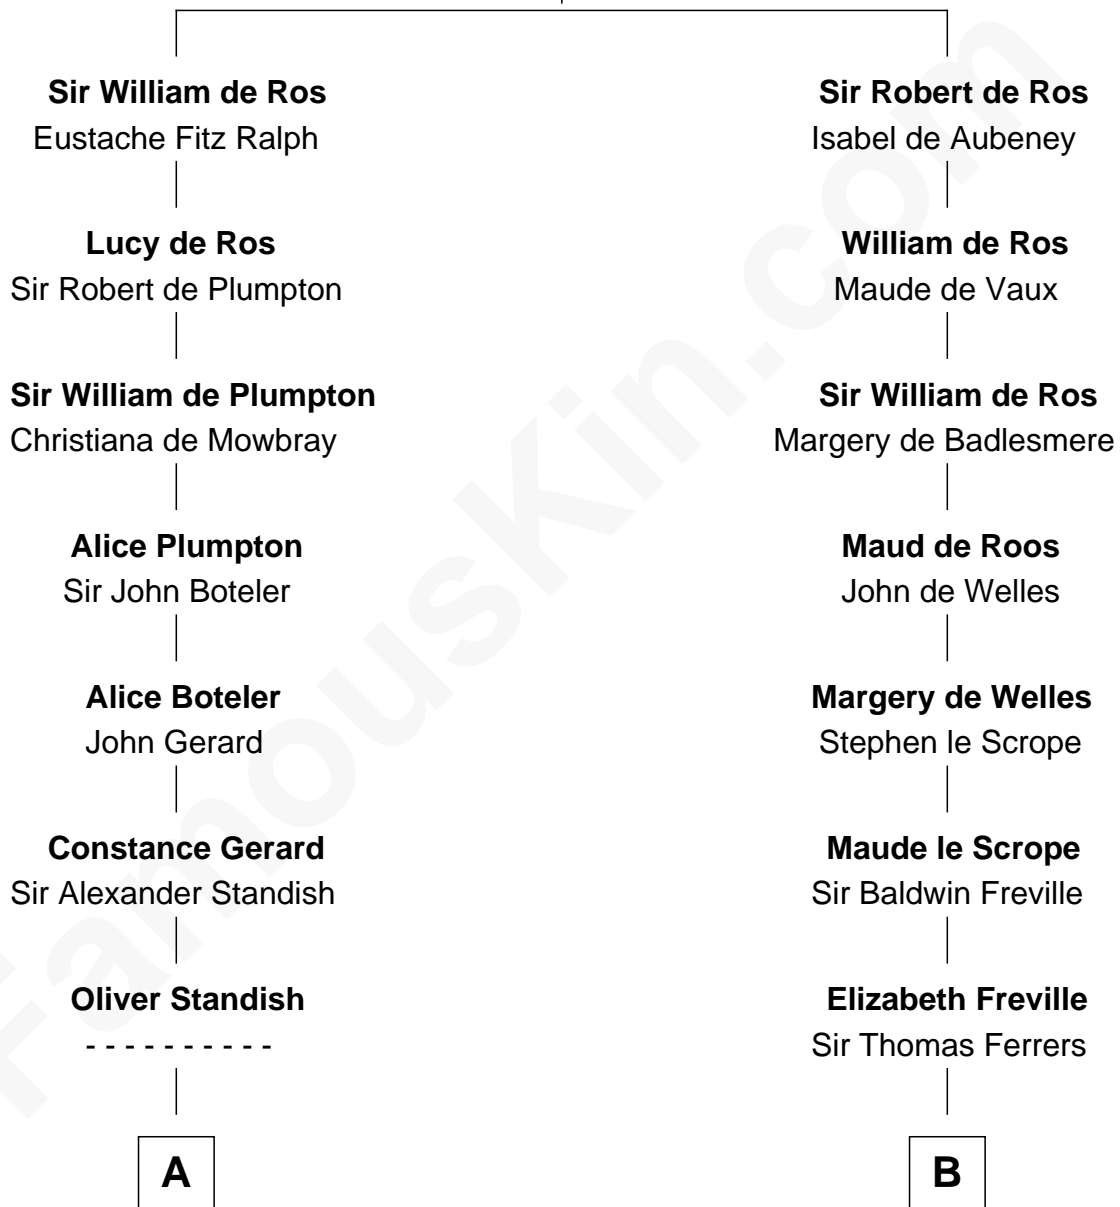

## Relationship Chart of

### Alan Shepard

*Mercury and Apollo Astronaut*

19th cousin 2 times removed of

### Hetty Green

*"The Witch of Wall Street"*

**Sir William de Ros**

Lucy FitzPiers

**C**

**Abraham Emerson**

Mary Benley Eaton

**Charles Stillman Emerson**