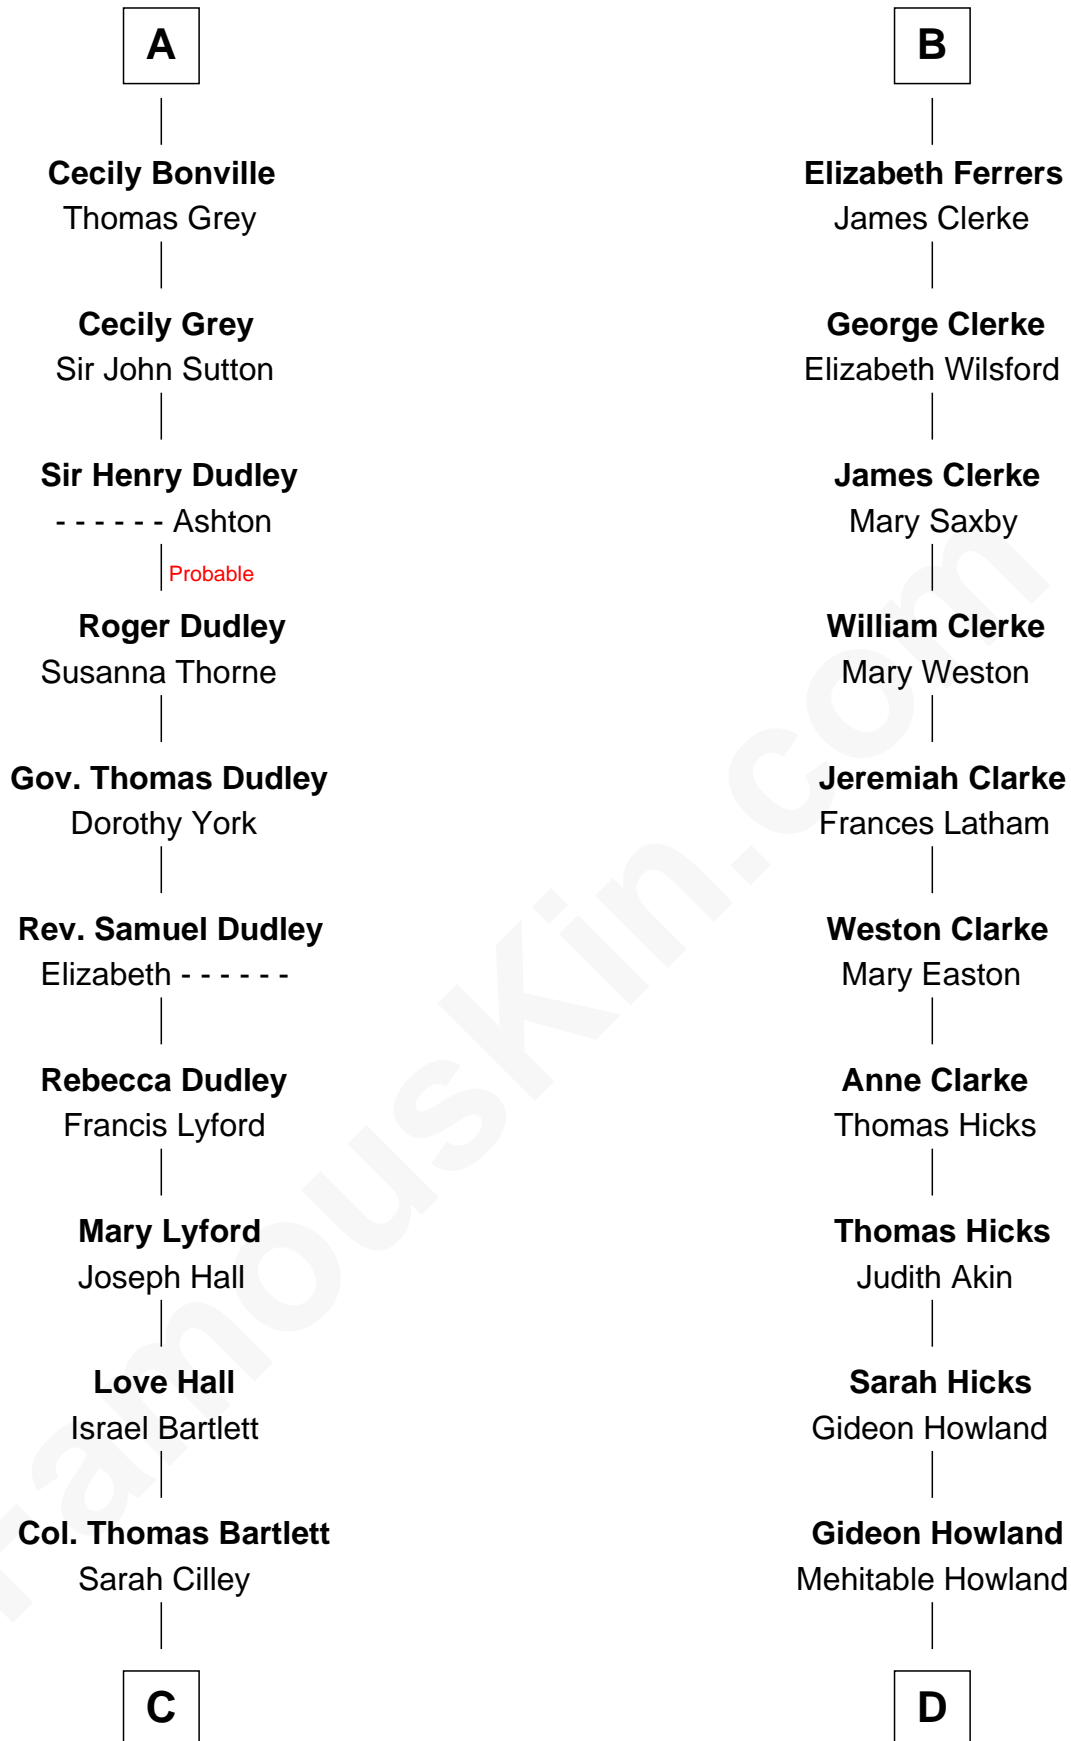

FamousKin.com Relationship Chart of

Alan Shepard

Mercury and Apollo Astronaut

18th cousin 3 times removed of

Hetty Green

"The Witch of Wall Street"

John de Vaux

C

Bradbury Bartlett

Mary True

Thomas Bradbury Bartlett

Victoria Elizabeth Williams Cilley

Annie Elizabeth Bartlett

Frederick Johnson Shepard

Alan Bartlett Shepard

Pauline Renza Emerson

Alan Shepard

Mercury and Apollo Astronaut

D

Abby Slocum Howland

Edward Mott Robinson

Hetty Green

"The Witch of Wall Street"

FamousKin.com