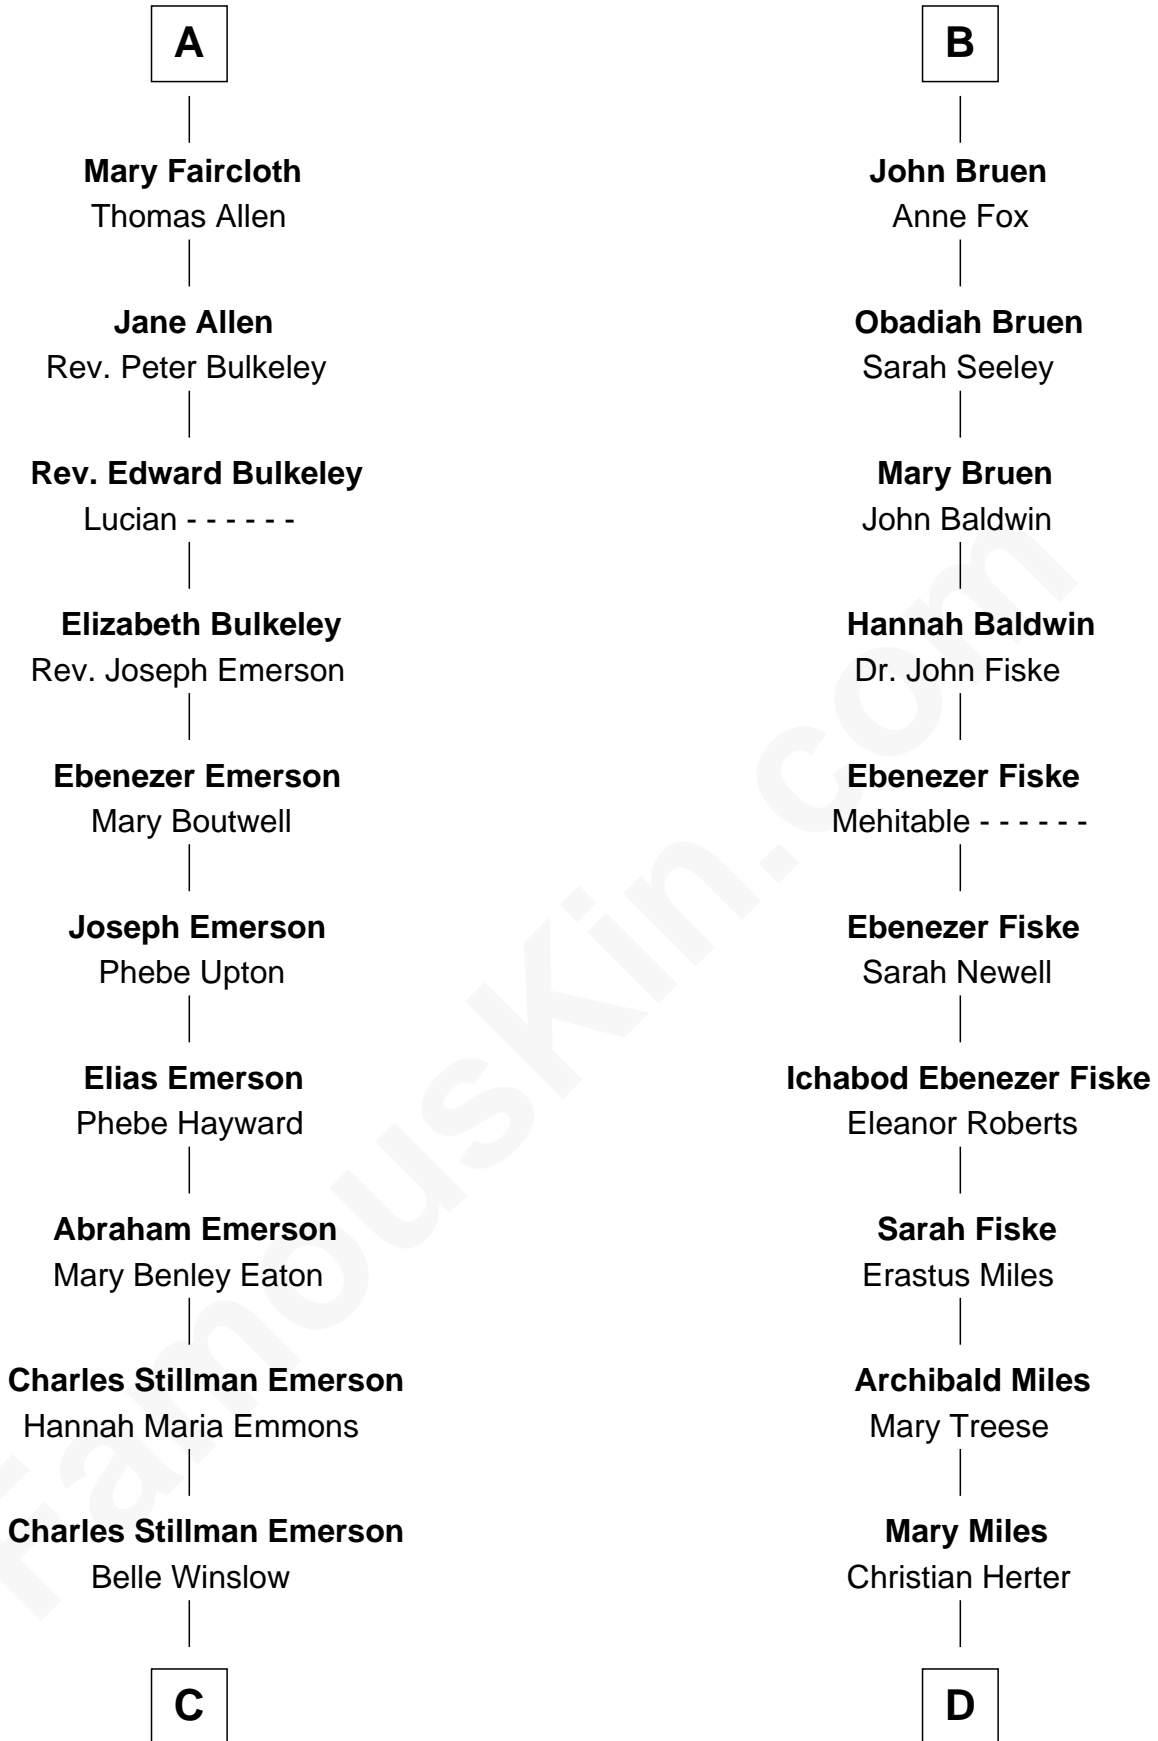

FamousKin.com Relationship Chart of

Alan Shepard

Mercury and Apollo Astronaut

18th cousin of

Christian Herter

59th Governor of Massachusetts

C

Pauline Renza Emerson

Alan Bartlett Shepard

Alan Shepard

Mercury and Apollo Astronaut

D

Albert Herter

Adele McGinnis

Christian Herter

59th Governor of Massachusetts