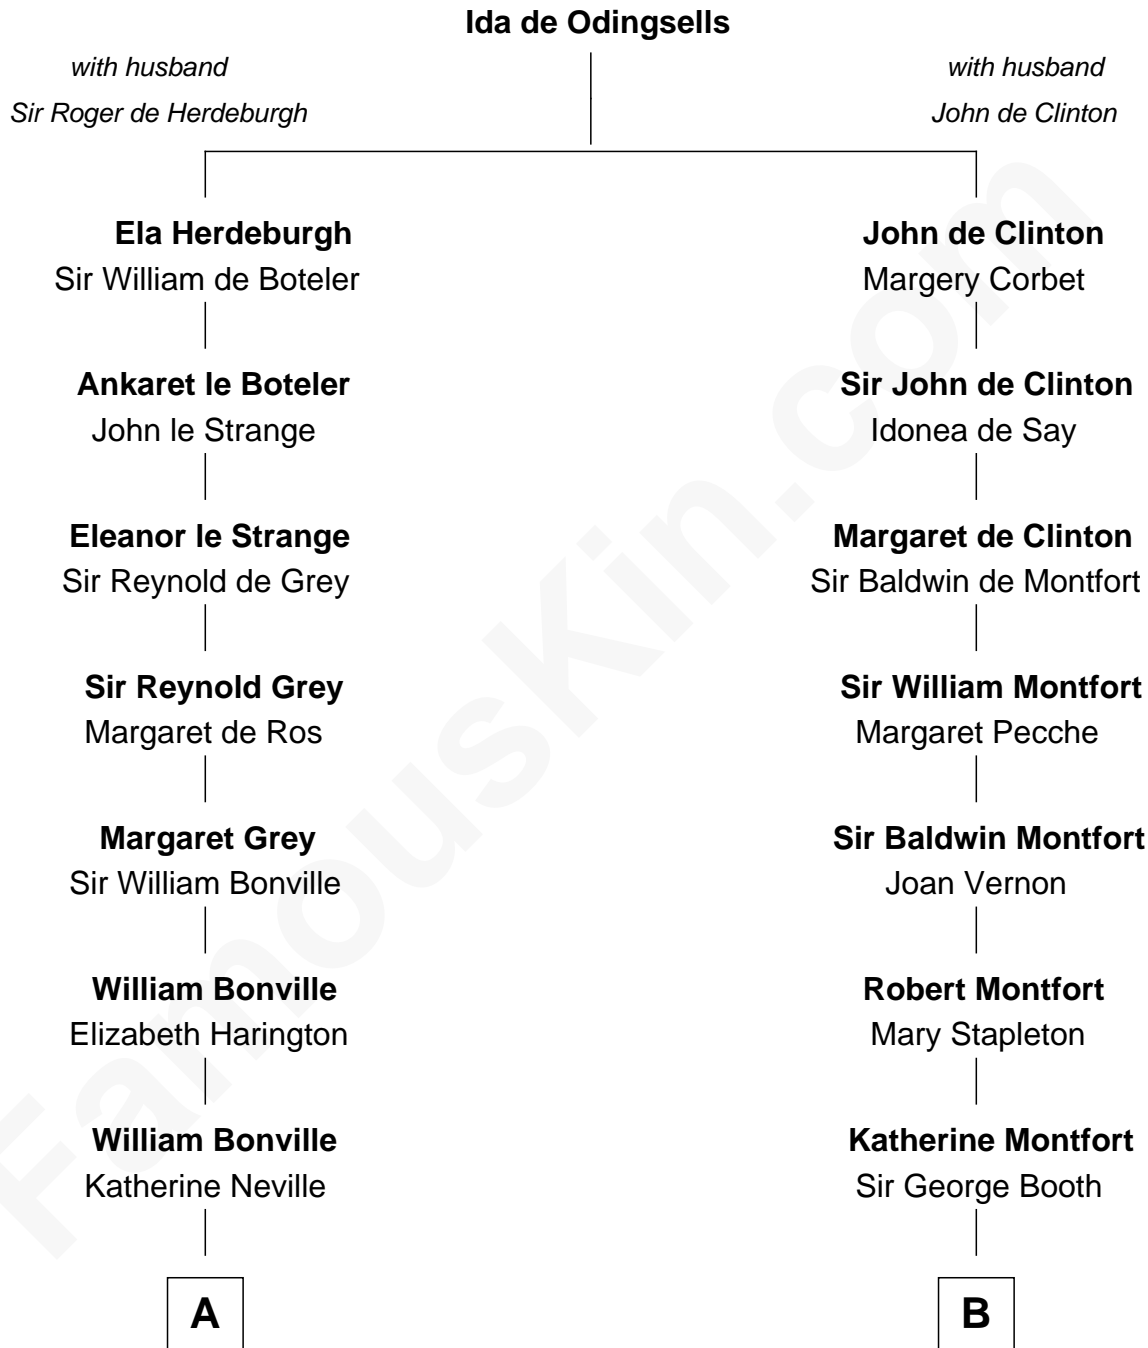

# FamousKin.com Relationship Chart of

**Alan Shepard**

*Mercury and Apollo Astronaut*

21st cousin of

**Christian Herter**

*59th Governor of Massachusetts*

**C**

**Bradbury Bartlett**

Mary True

**Thomas Bradbury Bartlett**

Victoria Elizabeth Williams Cilley

**Annie Elizabeth Bartlett**

Frederick Johnson Shepard

**Alan Bartlett Shepard**

Pauline Renza Emerson

**Alan Shepard**

*Mercury and Apollo Astronaut*

**D**

**Sarah Fiske**

Erastus Miles

**Archibald Miles**

Mary Treese

**Mary Miles**

Christian Herter