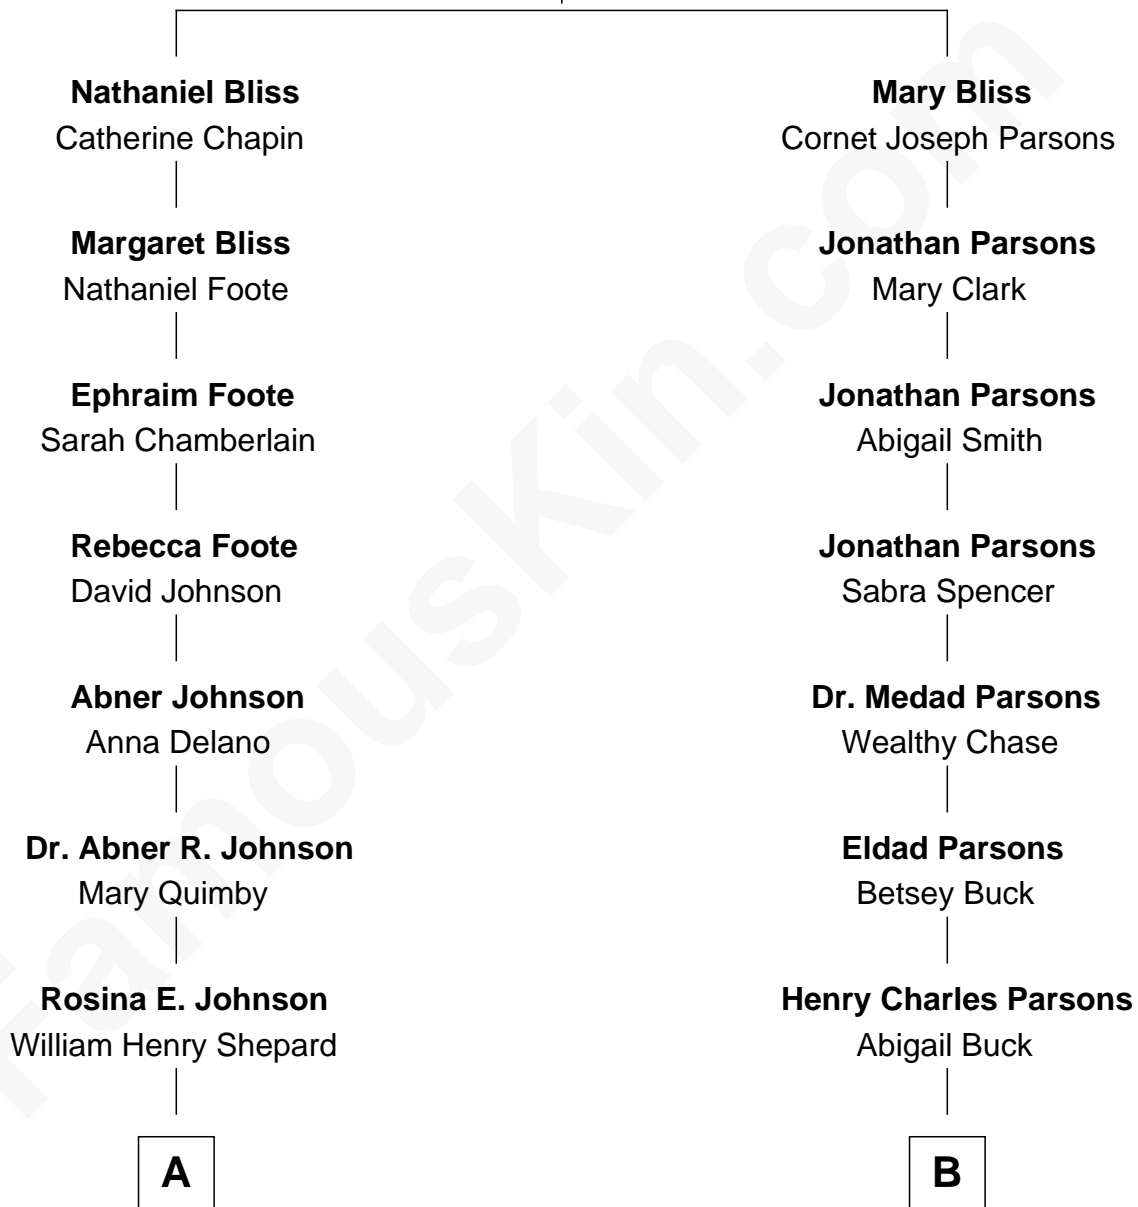

FamousKin.com Relationship Chart of

Alan Shepard

Mercury and Apollo Astronaut

9th cousin of

John Wayne

Movie Actor

Thomas Bliss
Margaret Hulins

FamousKin.com