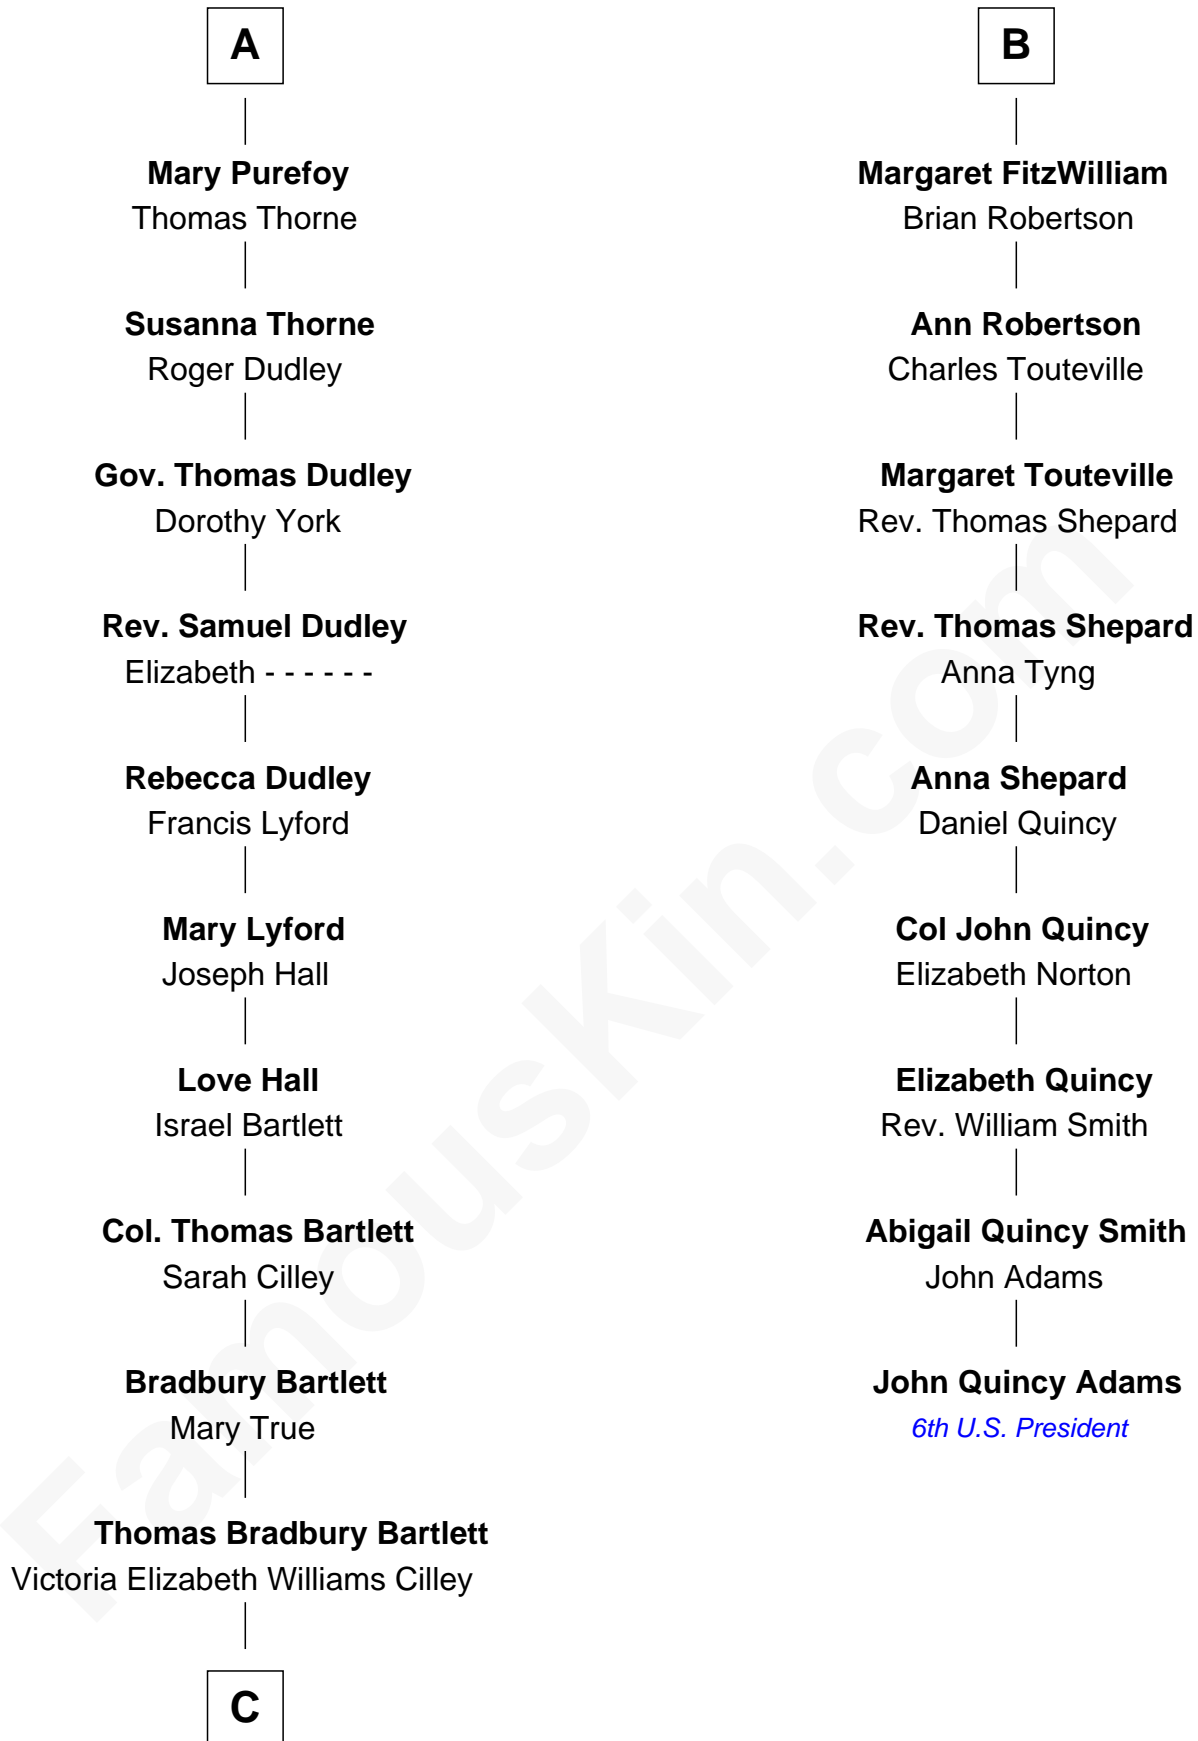

FamousKin.com Relationship Chart of

Alan Shepard

Mercury and Apollo Astronaut

15th cousin 4 times removed of

John Quincy Adams

6th U.S. President

Sir John Marmion

Maud de Furnival

C

—
Annie Elizabeth Bartlett
Frederick Johnson Shepard

—
Alan Bartlett Shepard
Pauline Renza Emerson

—
Alan Shepard
Mercury and Apollo Astronaut

FamousKin.com