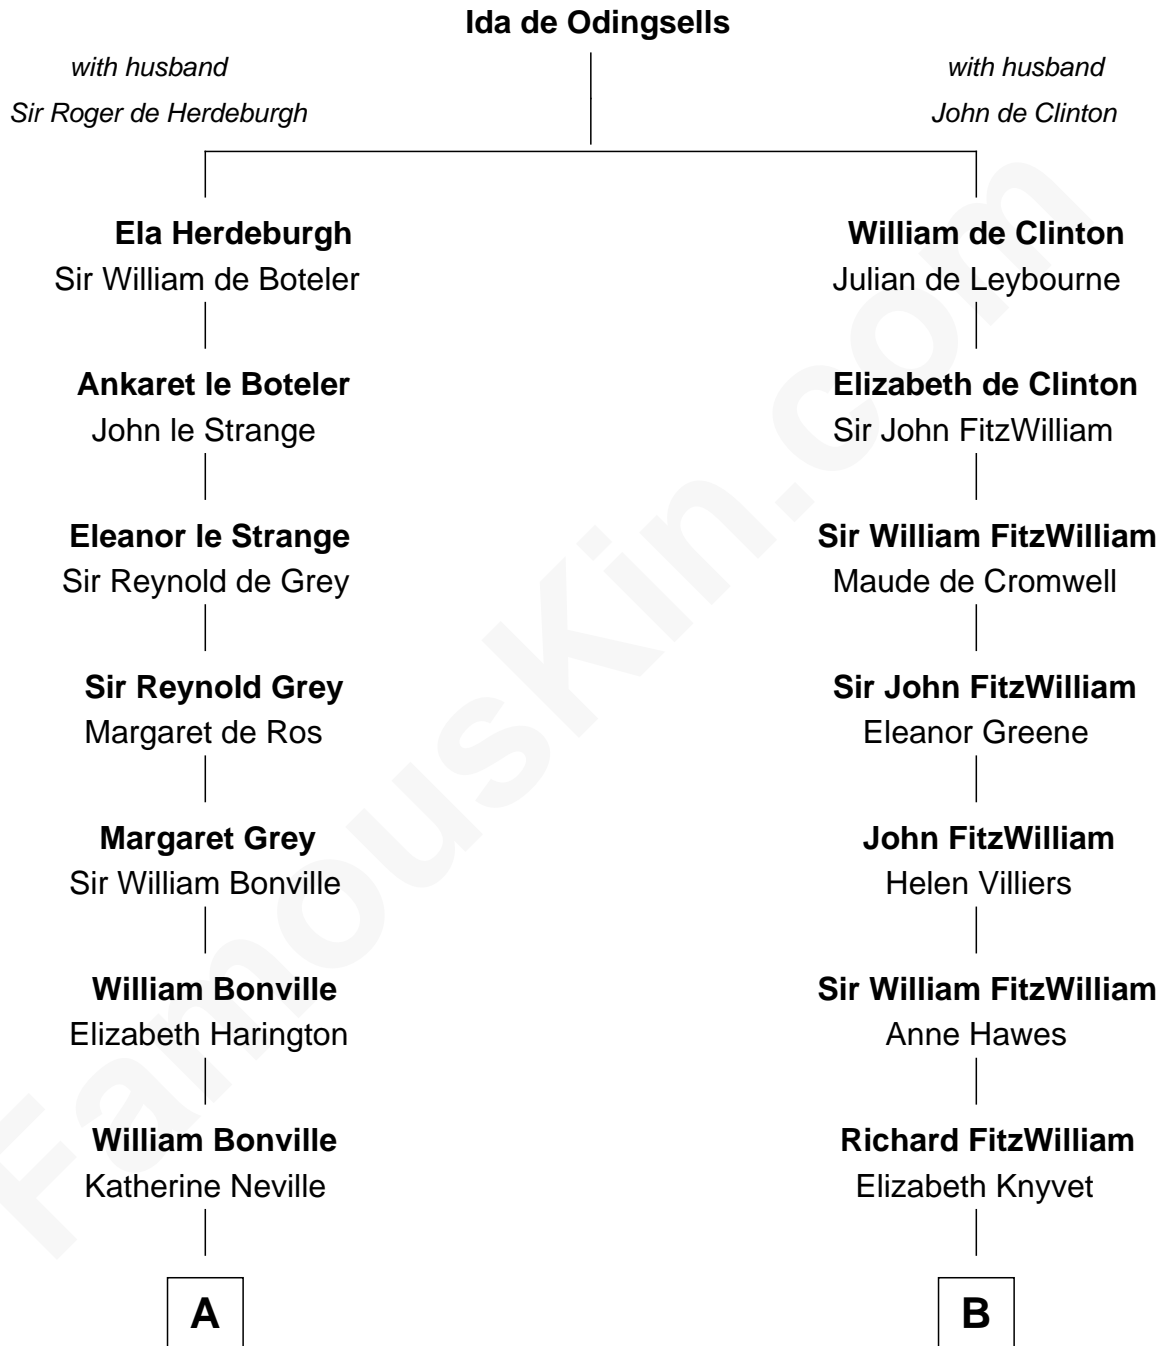

FamousKin.com

Relationship Chart of

Alan Shepard

Mercury and Apollo Astronaut

15th cousin 6 times removed of

John Quincy Adams

6th U.S. President

C

—
Bradbury Bartlett

Mary True

—
Thomas Bradbury Bartlett

Victoria Elizabeth Williams Cilley

—
Annie Elizabeth Bartlett

Frederick Johnson Shepard

—
Alan Bartlett Shepard

Pauline Renza Emerson

—
Alan Shepard

Mercury and Apollo Astronaut

FamousKin.com