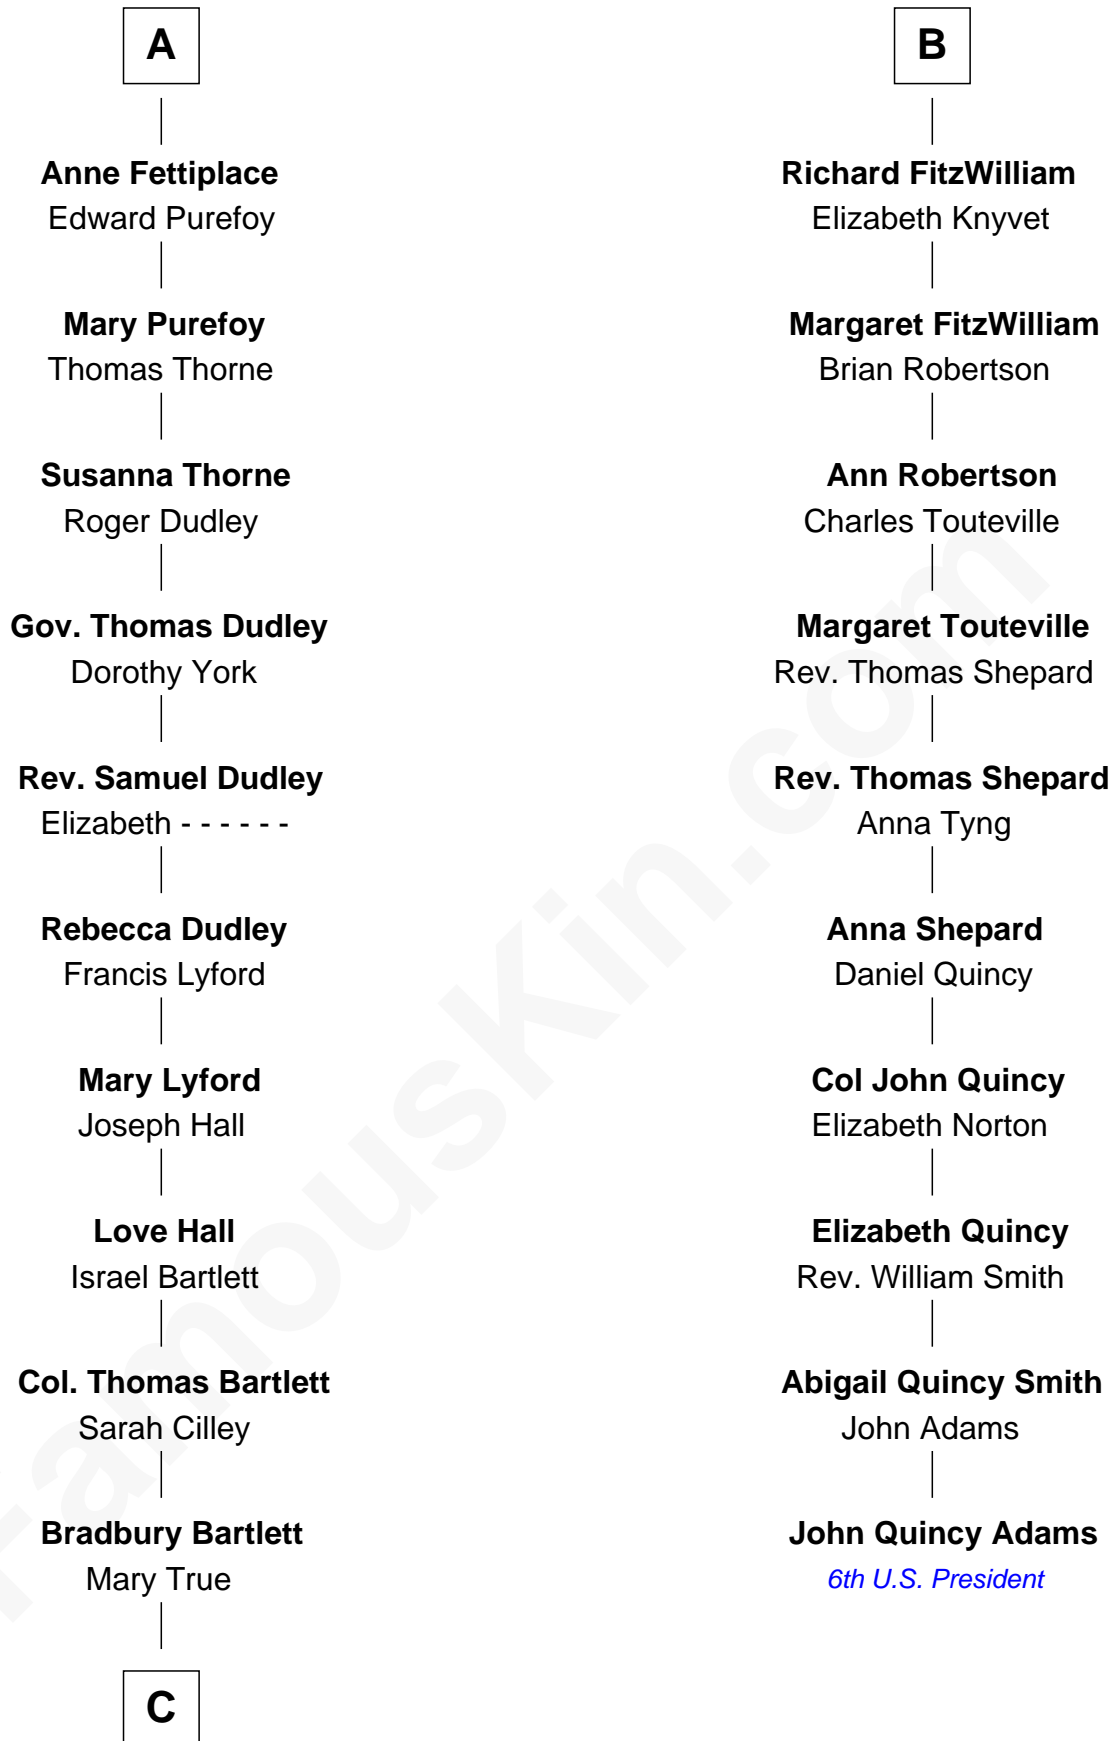

# FamousKin.com Relationship Chart of

**Alan Shepard**

*Mercury and Apollo Astronaut*

16th cousin 4 times removed of

**John Quincy Adams**

*6th U.S. President*

**William de Odingsells**

Ela FitzWalter

John de Clinton

**William de Clinton**

Julian de Leybourne

**Elizabeth de Clinton**

Sir John FitzWilliam

**Sir William FitzWilliam**

Maude de Cromwell

**Sir John FitzWilliam**

Eleanor Greene

**John FitzWilliam**

Helen Villiers

**Sir William FitzWilliam**

Anne Hawes

**B**

**C**

—  
**Thomas Bradbury Bartlett**  
Victoria Elizabeth Williams Cilley

—  
**Annie Elizabeth Bartlett**  
Frederick Johnson Shepard

—  
**Alan Bartlett Shepard**  
Pauline Renza Emerson

—  
**Alan Shepard**  
*Mercury and Apollo Astronaut*

FamousKin.com