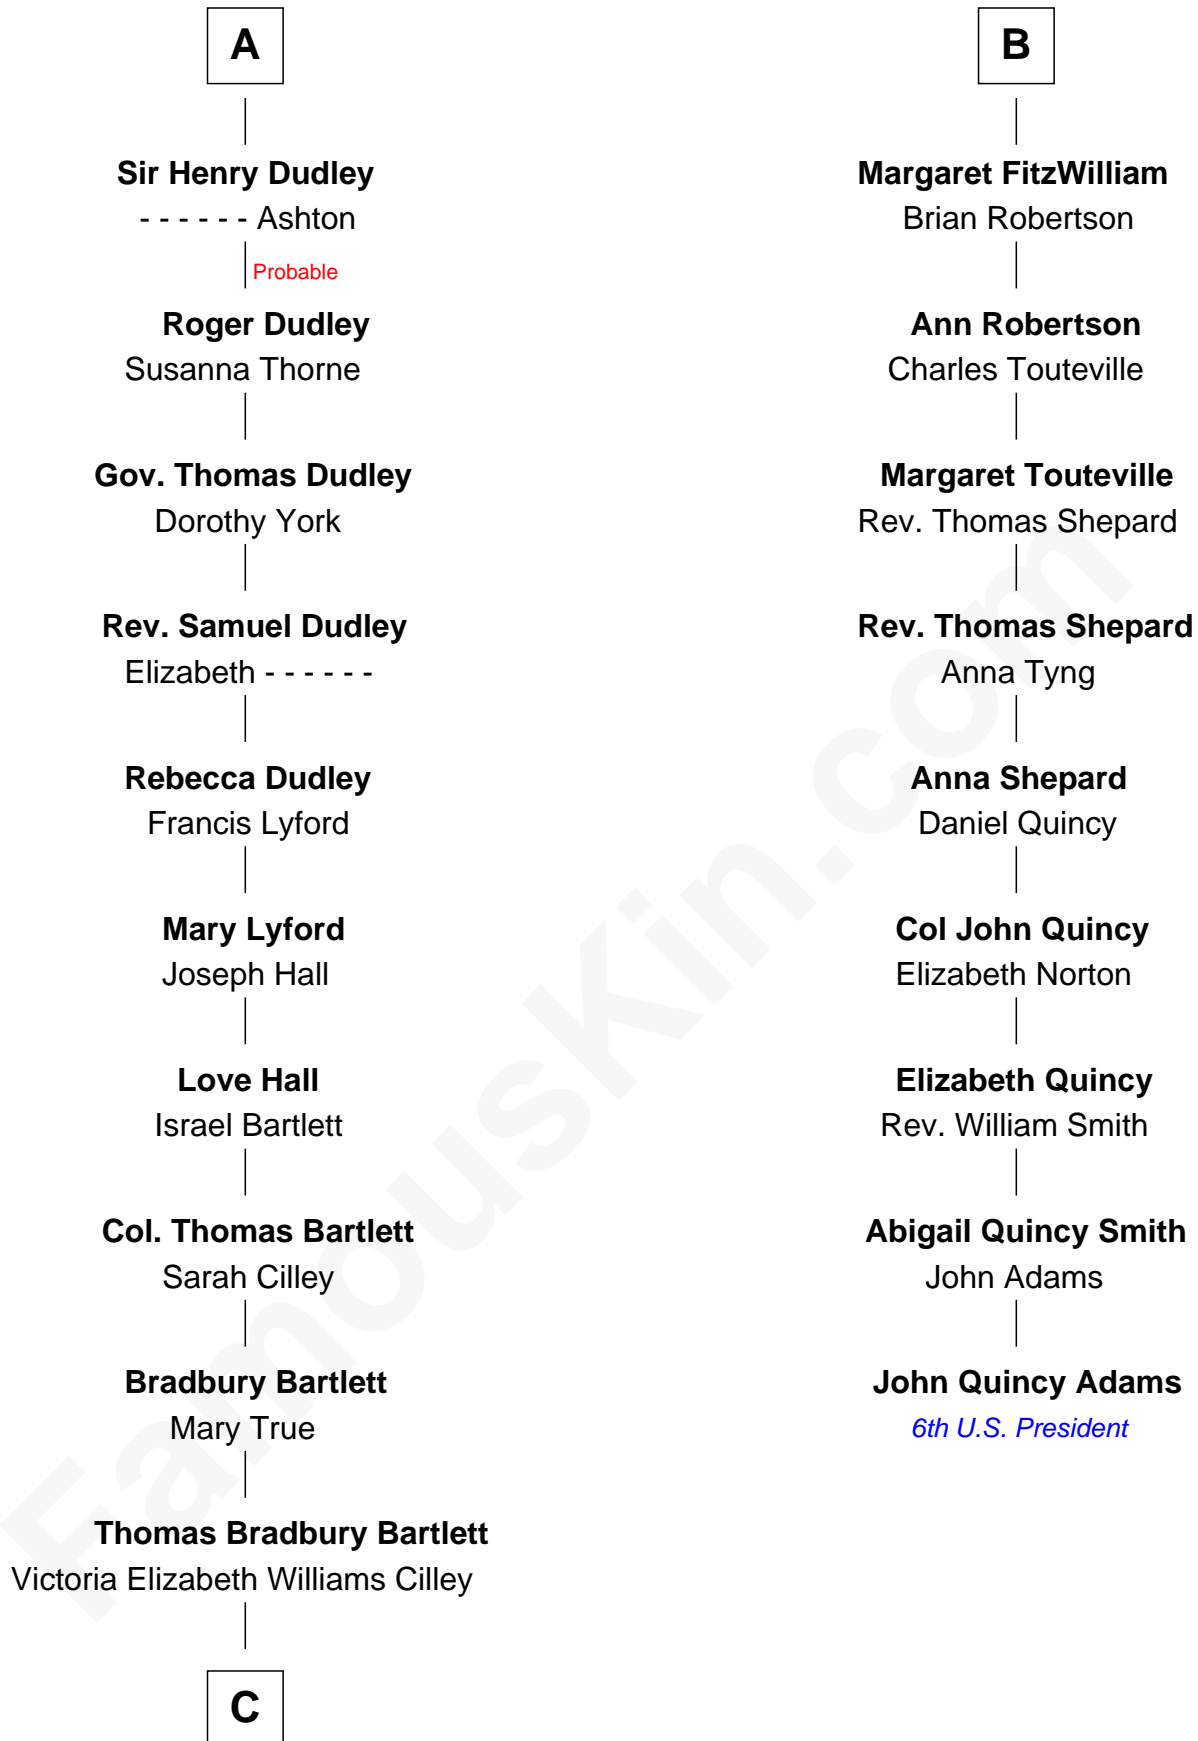

FamousKin.com

Relationship Chart of

Alan Shepard

Mercury and Apollo Astronaut

15th cousin 4 times removed of

John Quincy Adams

6th U.S. President

Eudo la Zouche
Milicent de Cantilupe

Eve la Zouche
Sir Maurice de Berkeley

Thomas de Berkeley
Katherine de Clyvedon

Sir John Berkeley
Elizabeth Betteshorne

Elizabeth Berkeley
Sir John Sutton

Sir Edmund Sutton
Joyce Tiptoft

Sir Edward Sutton
Cecily Willoughby

Sir John Sutton
Cecily Grey

A

Lucy Zouche
Thomas de Greene

Sir Henry Greene
Katherine Drayton

Sir Henry de Greene
Matilda de Mauduit

Eleanor Greene
Sir John FitzWilliam

John FitzWilliam
Helen Villiers

Sir William FitzWilliam
Anne Hawes

Richard FitzWilliam
Elizabeth Knyvet

B

C

Annie Elizabeth Bartlett
Frederick Johnson Shepard

Alan Bartlett Shepard
Pauline Renza Emerson

Alan Shepard
Mercury and Apollo Astronaut

FamousKin.com