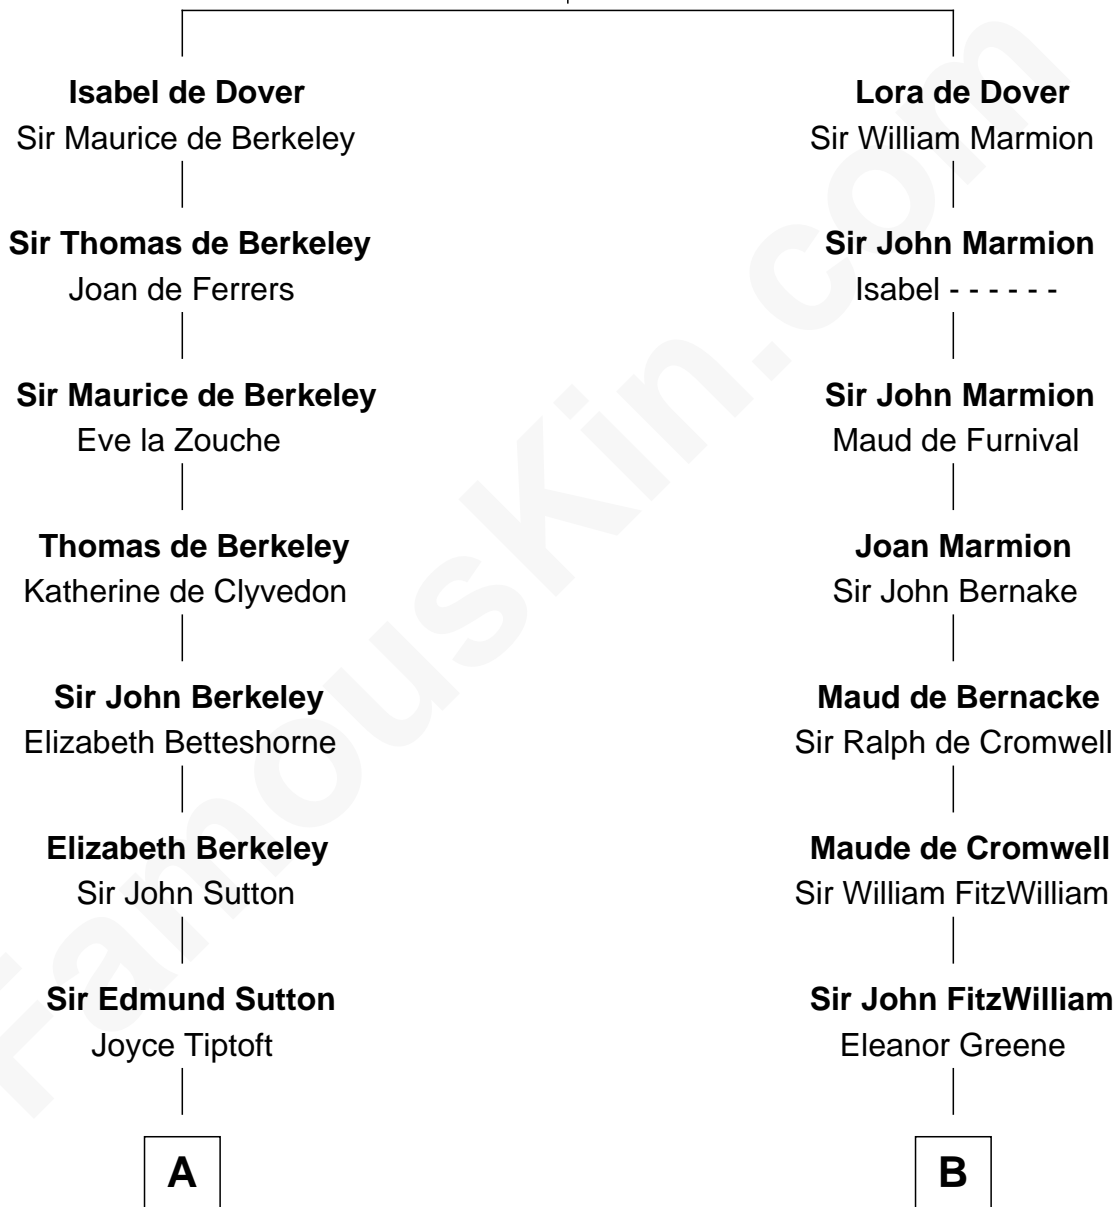

## Relationship Chart of

### Alan Shepard

*Mercury and Apollo Astronaut*

17th cousin 4 times removed of

### Abigail (Smith) Adams

*First Lady of President John Adams*

**Sir Richard FitzRoy**

Rose de Dover

**C**

—  
**Bradbury Bartlett**

Mary True

—  
**Thomas Bradbury Bartlett**