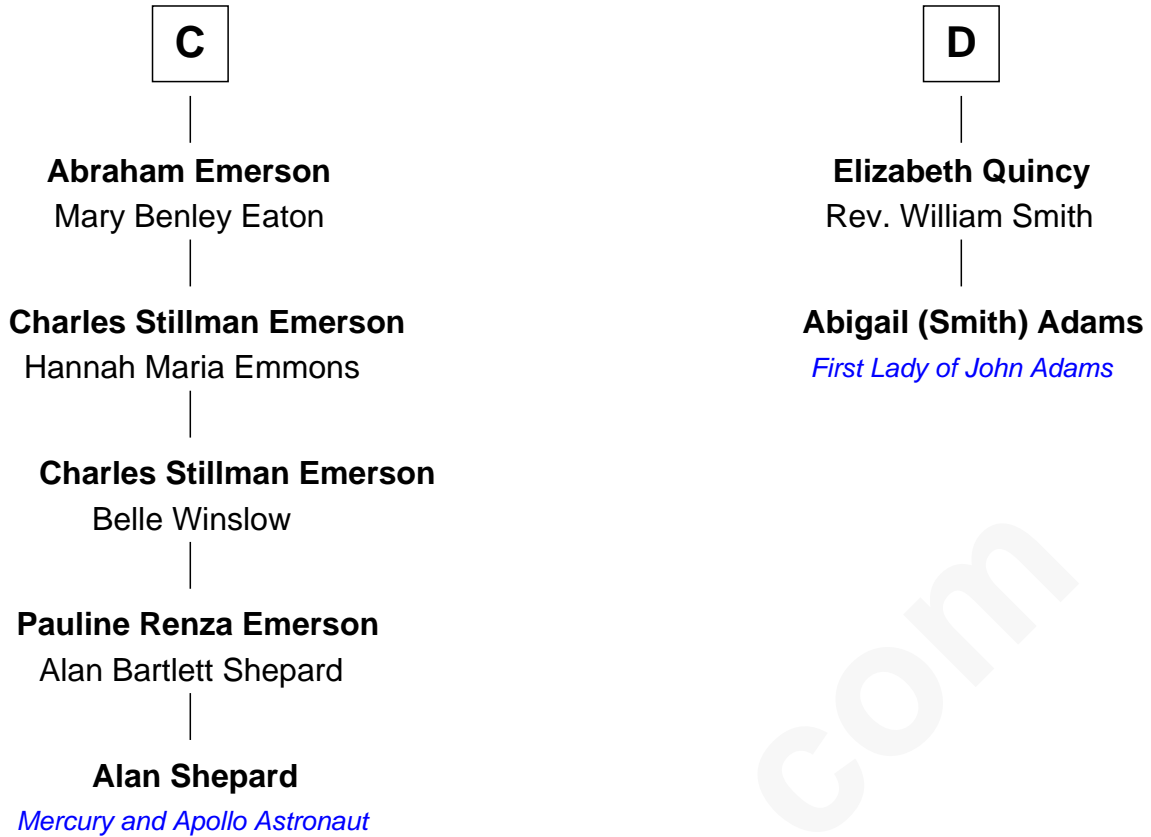

FamousKin.com
Relationship Chart of
Alan Shepard

Mercury and Apollo Astronaut

18th cousin 3 times removed of

Abigail (Smith) Adams

First Lady of President John Adams

William d'Aubenev
 Mabel of Chester

Nichole d'Aubenev
 Sir Roger de Somery

A

Maud d'Aubenev
 Sir Robert de Tateshale

Robert de Tateshale
 Nichole de Grey

Joan de Tateshale
 Robert de Driby

Alice de Driby
 Sir William de Bernake

Sir John Bernake
 Joan Marmion

Maud de Bernacke
 Sir Ralph de Cromwell

Maude de Cromwell
 Sir William FitzWilliam

B

FamousKin.com