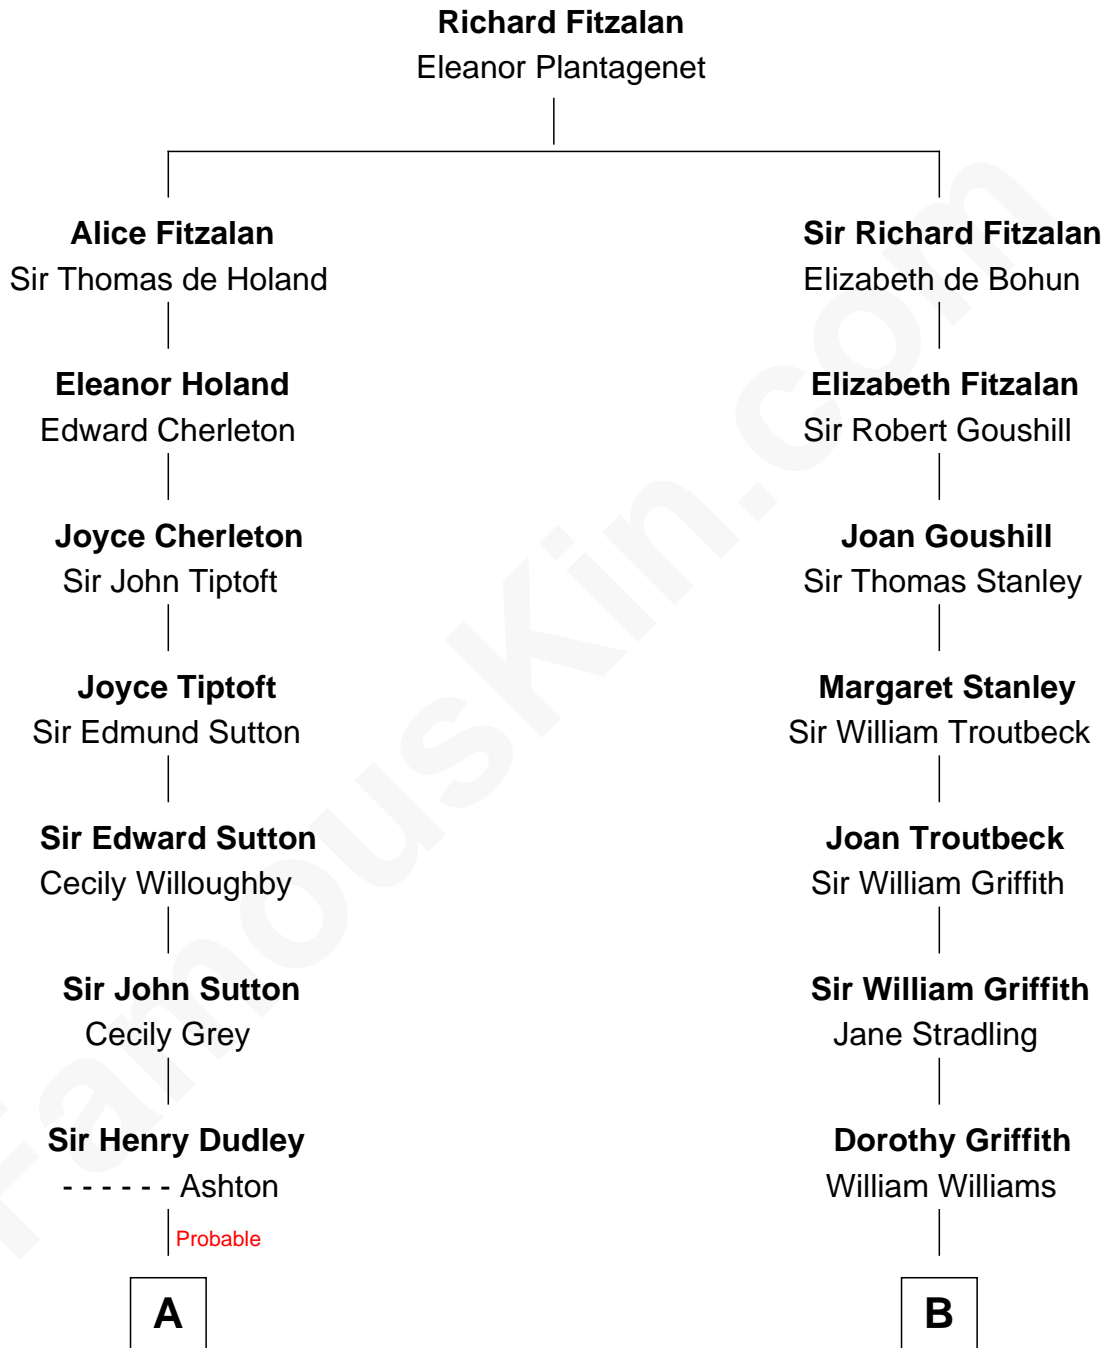

FamousKin.com Relationship Chart of

Alan Shepard

Mercury and Apollo Astronaut

14th cousin 4 times removed of

Abigail (Smith) Adams

First Lady of President John Adams

C

—
Alan Bartlett Shepard
Pauline Renza Emerson

—
Alan Shepard
Mercury and Apollo Astronaut

FamousKin.com