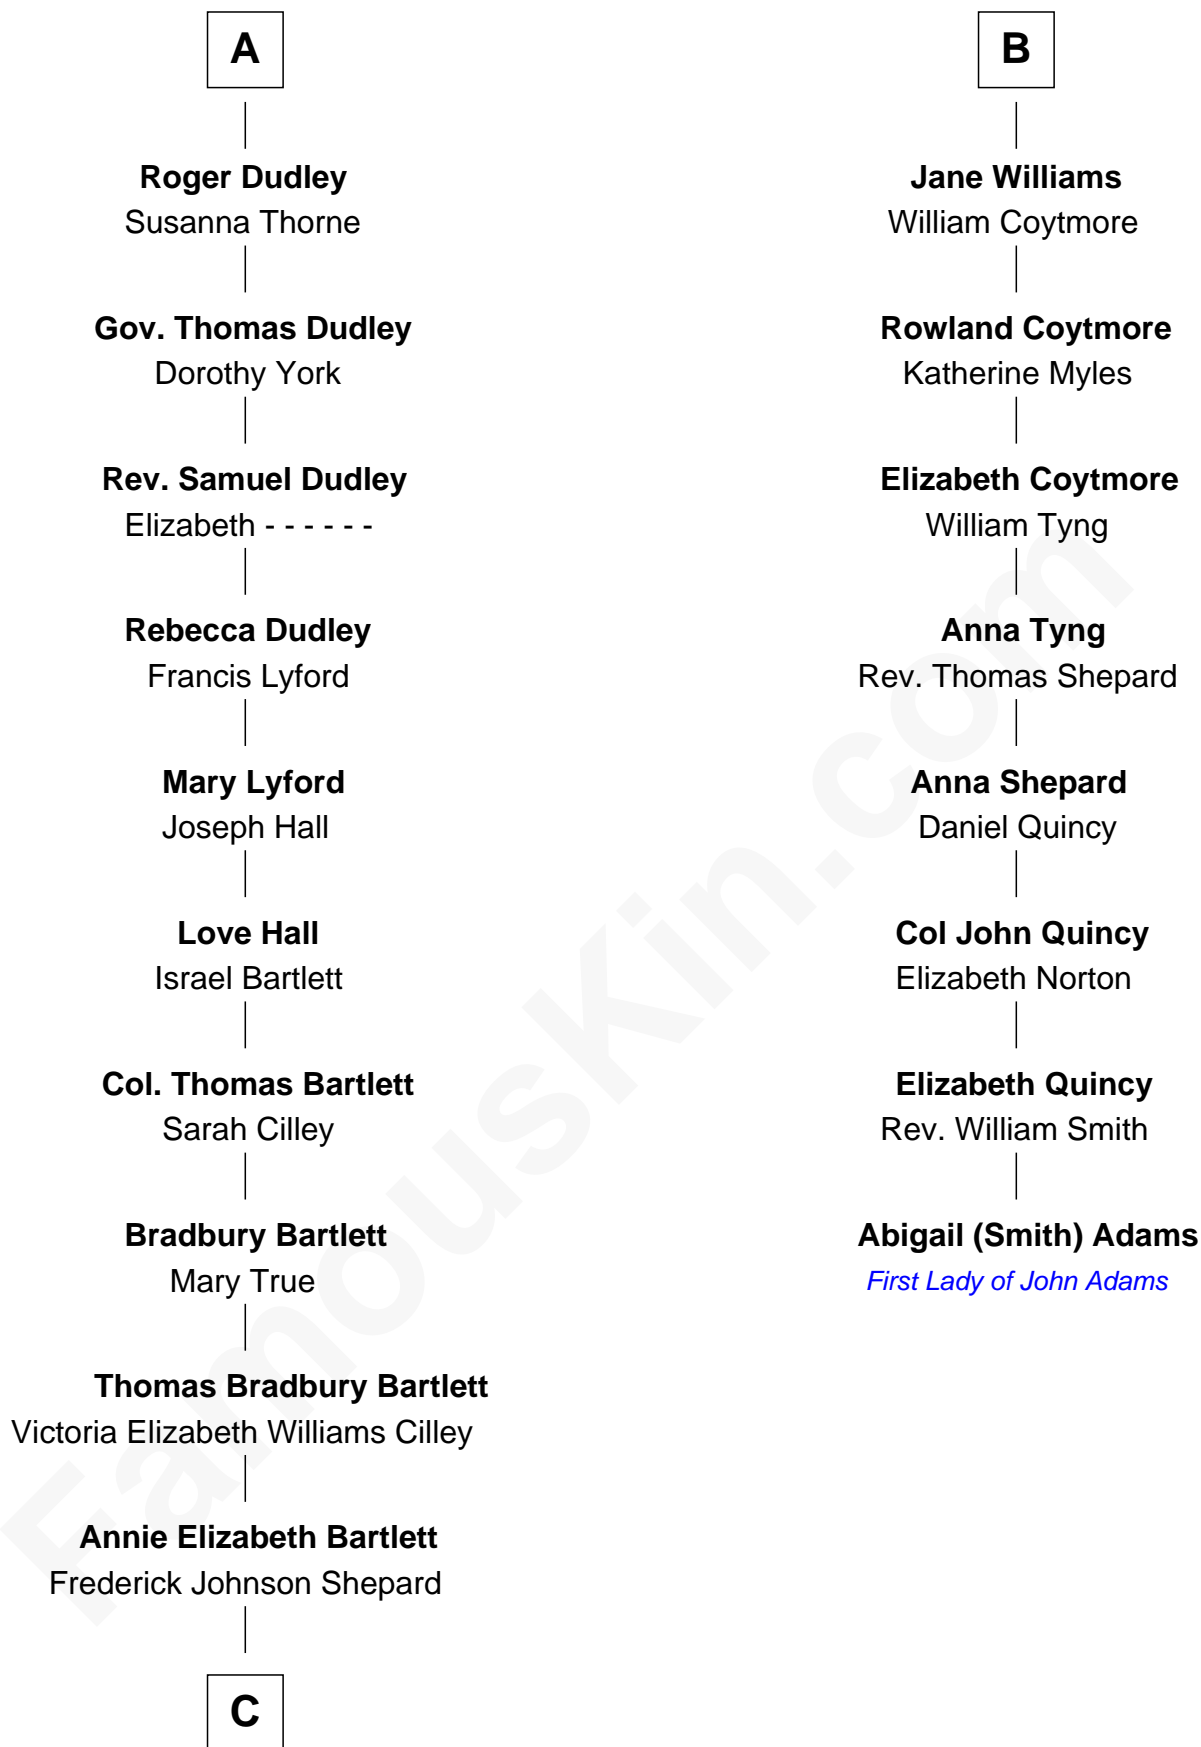

FamousKin.com Relationship Chart of

Alan Shepard

Mercury and Apollo Astronaut

14th cousin 4 times removed of

Abigail (Smith) Adams

First Lady of President John Adams

C

—
Alan Bartlett Shepard
Pauline Renza Emerson

—
Alan Shepard
Mercury and Apollo Astronaut

FamousKin.com