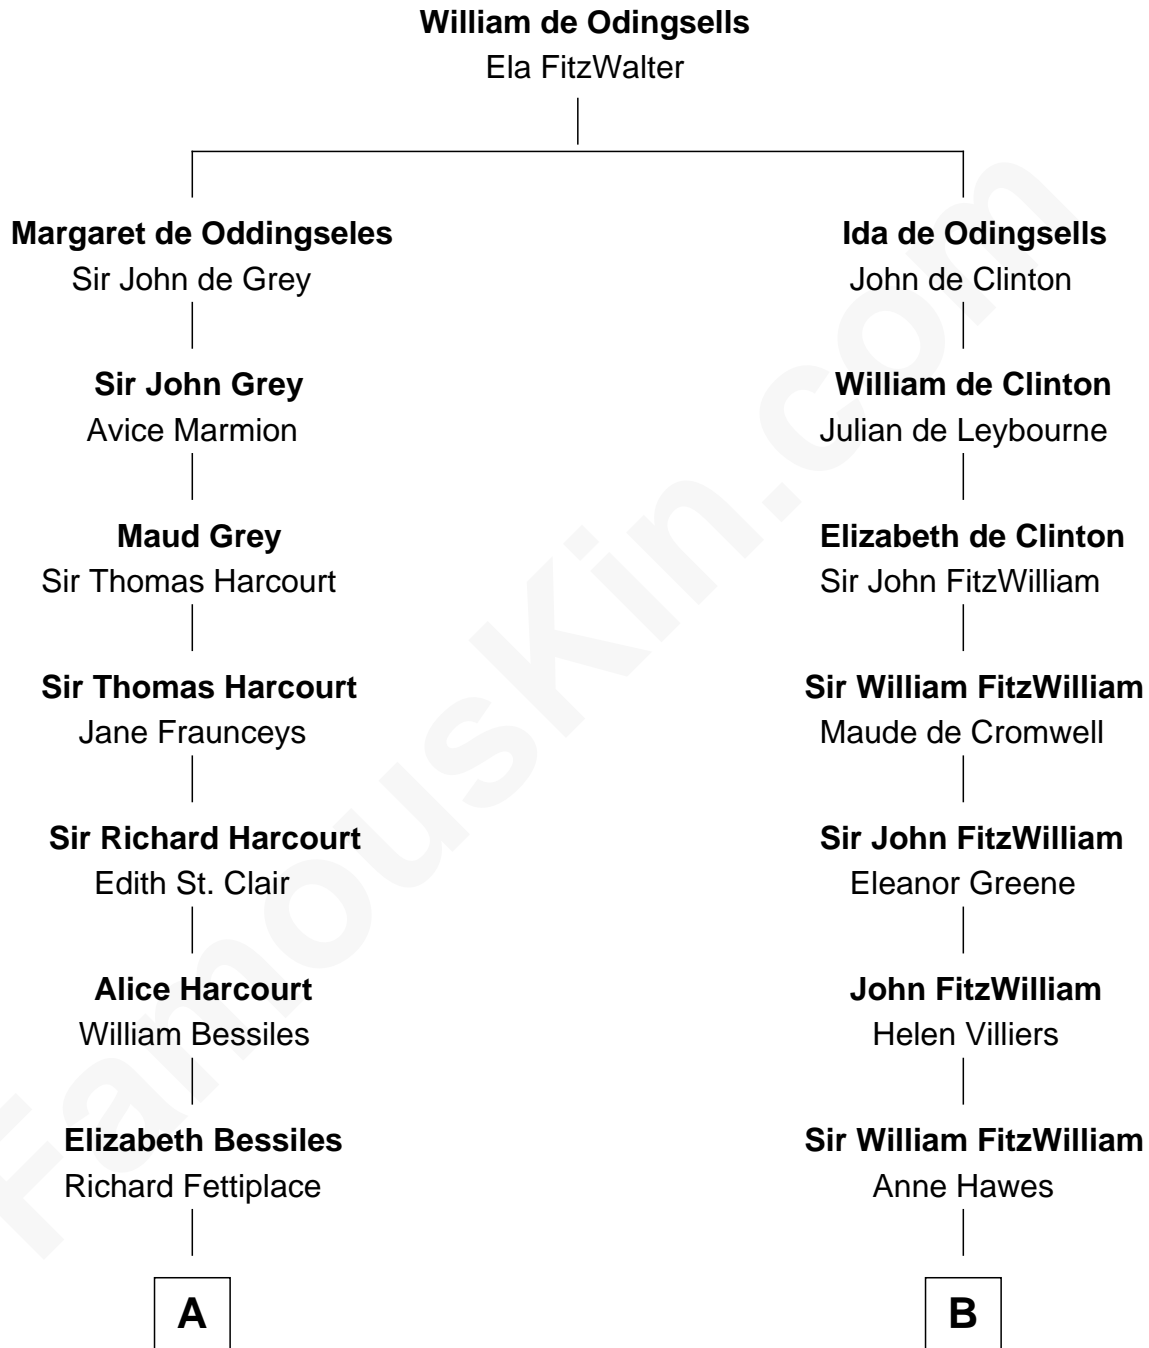

# FamousKin.com Relationship Chart of

**Alan Shepard**

*Mercury and Apollo Astronaut*

15th cousin 5 times removed of

**Abigail (Smith) Adams**

*First Lady of President John Adams*

**C**

**Thomas Bradbury Bartlett**  
Victoria Elizabeth Williams Cilley

**Annie Elizabeth Bartlett**  
Frederick Johnson Shepard

**Alan Bartlett Shepard**  
Pauline Renza Emerson

**Alan Shepard**  
*Mercury and Apollo Astronaut*

FamousKin.com