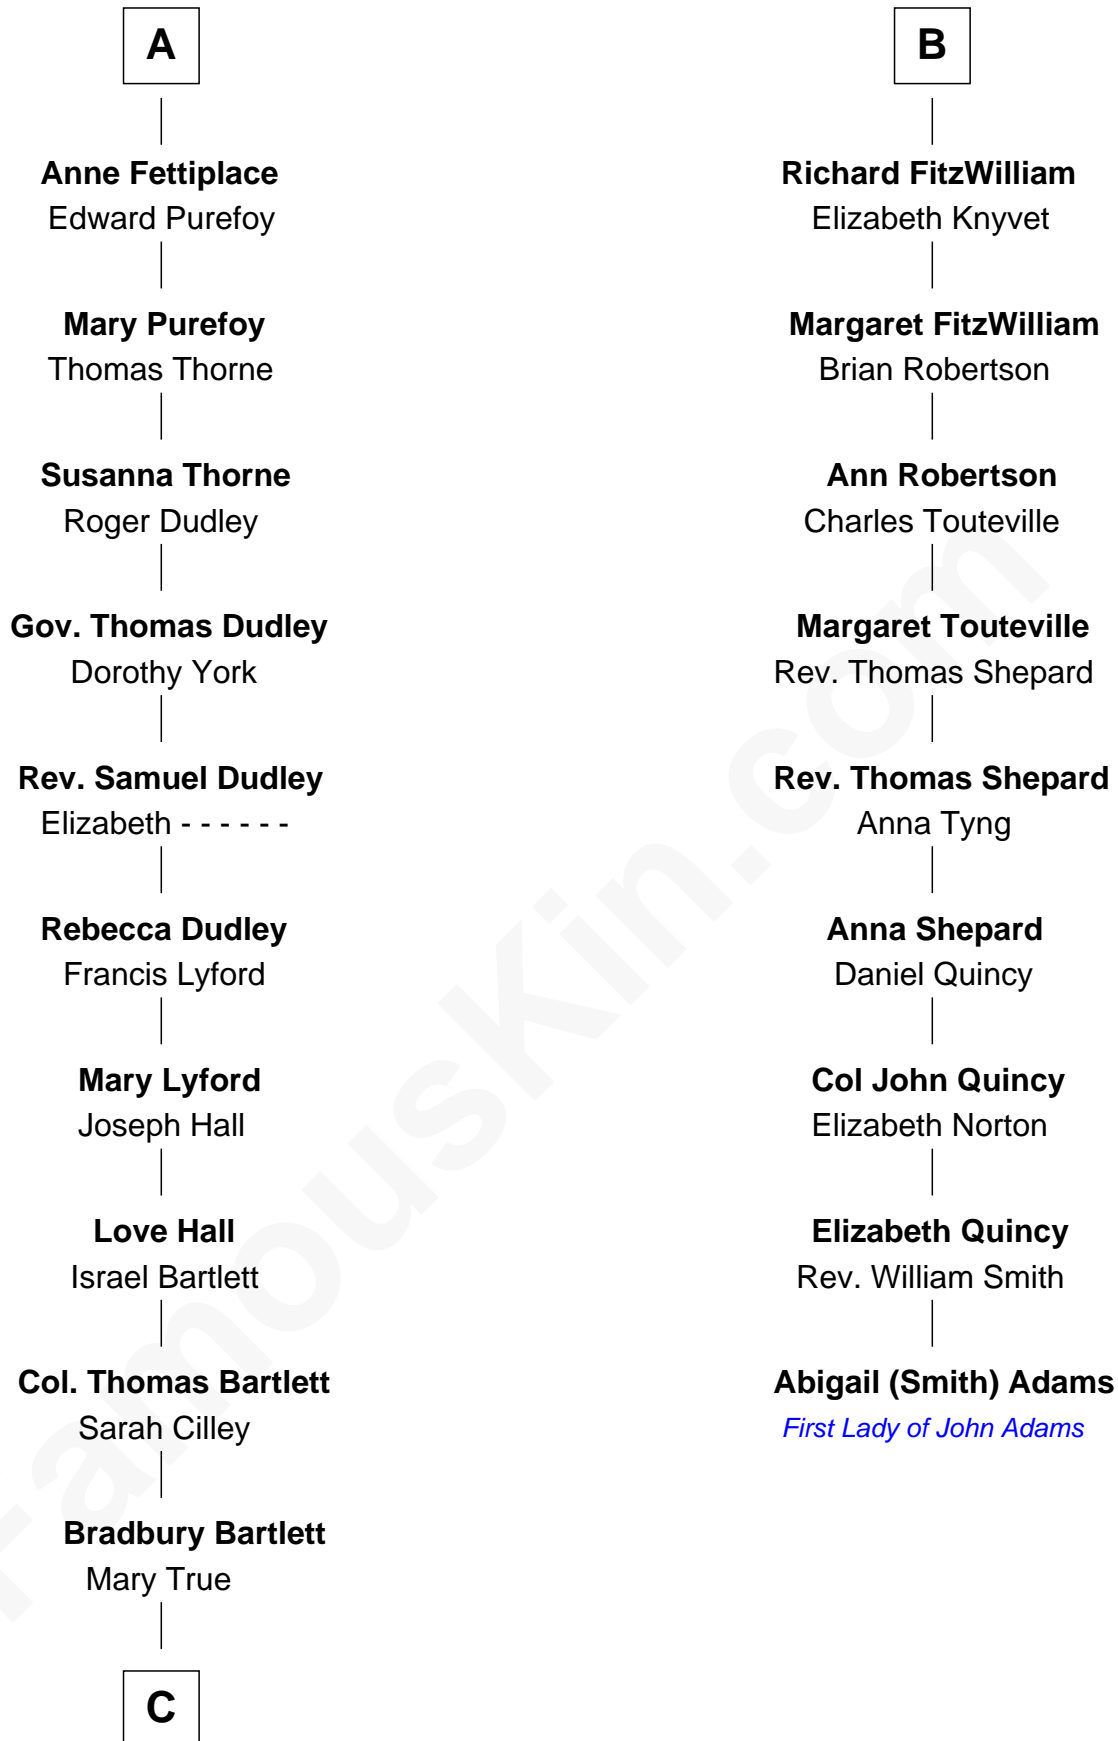

# FamousKin.com Relationship Chart of

**Alan Shepard**

*Mercury and Apollo Astronaut*

15th cousin 5 times removed of

**Abigail (Smith) Adams**

*First Lady of President John Adams*

**C**

**Thomas Bradbury Bartlett**  
Victoria Elizabeth Williams Cilley

**Annie Elizabeth Bartlett**  
Frederick Johnson Shepard

**Alan Bartlett Shepard**  
Pauline Renza Emerson

**Alan Shepard**  
*Mercury and Apollo Astronaut*

FamousKin.com