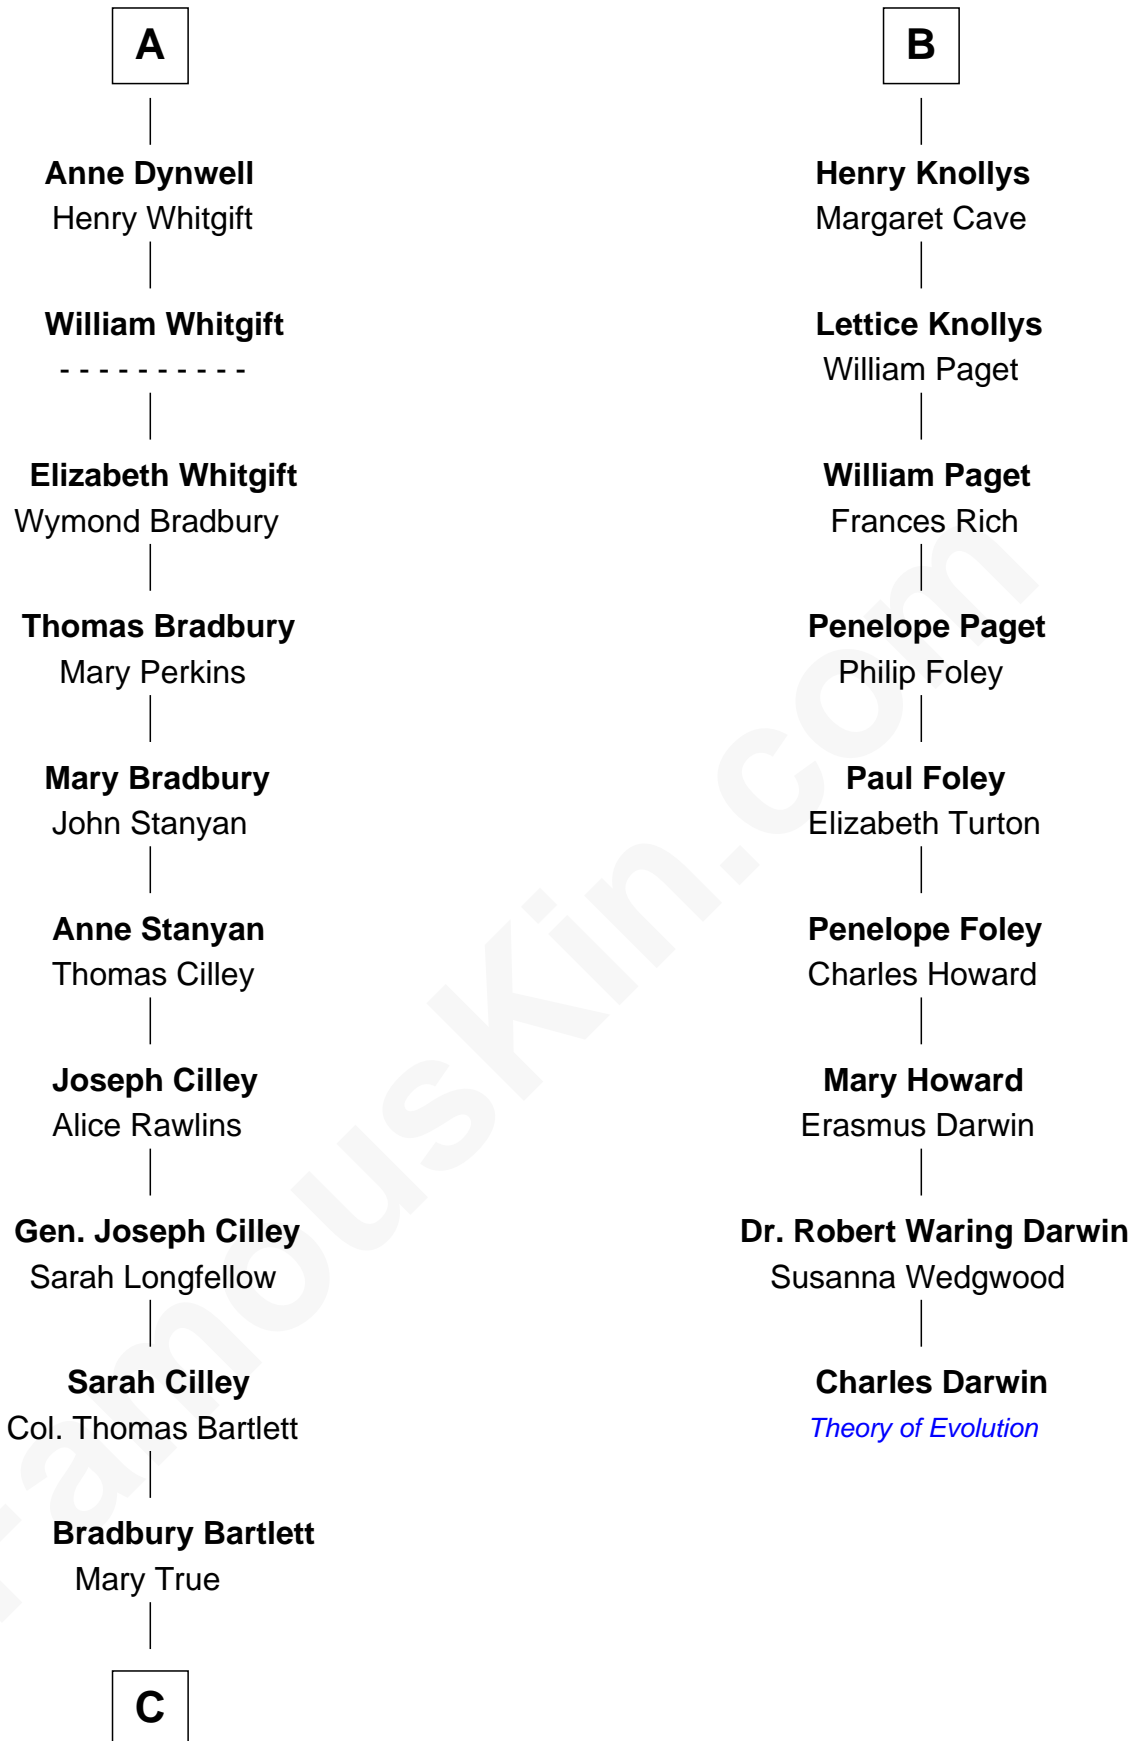

FamousKin.com Relationship Chart of

Alan Shepard

Mercury and Apollo Astronaut

15th cousin 5 times removed of

Charles Darwin

Theory of Evolution

Sir Thomas de Beauchamp

Katherine de Mortimer

C

—
Thomas Bradbury Bartlett
Victoria Elizabeth Williams Cilley

—
Annie Elizabeth Bartlett
Frederick Johnson Shepard

—
Alan Bartlett Shepard
Pauline Renza Emerson

—
Alan Shepard
Mercury and Apollo Astronaut