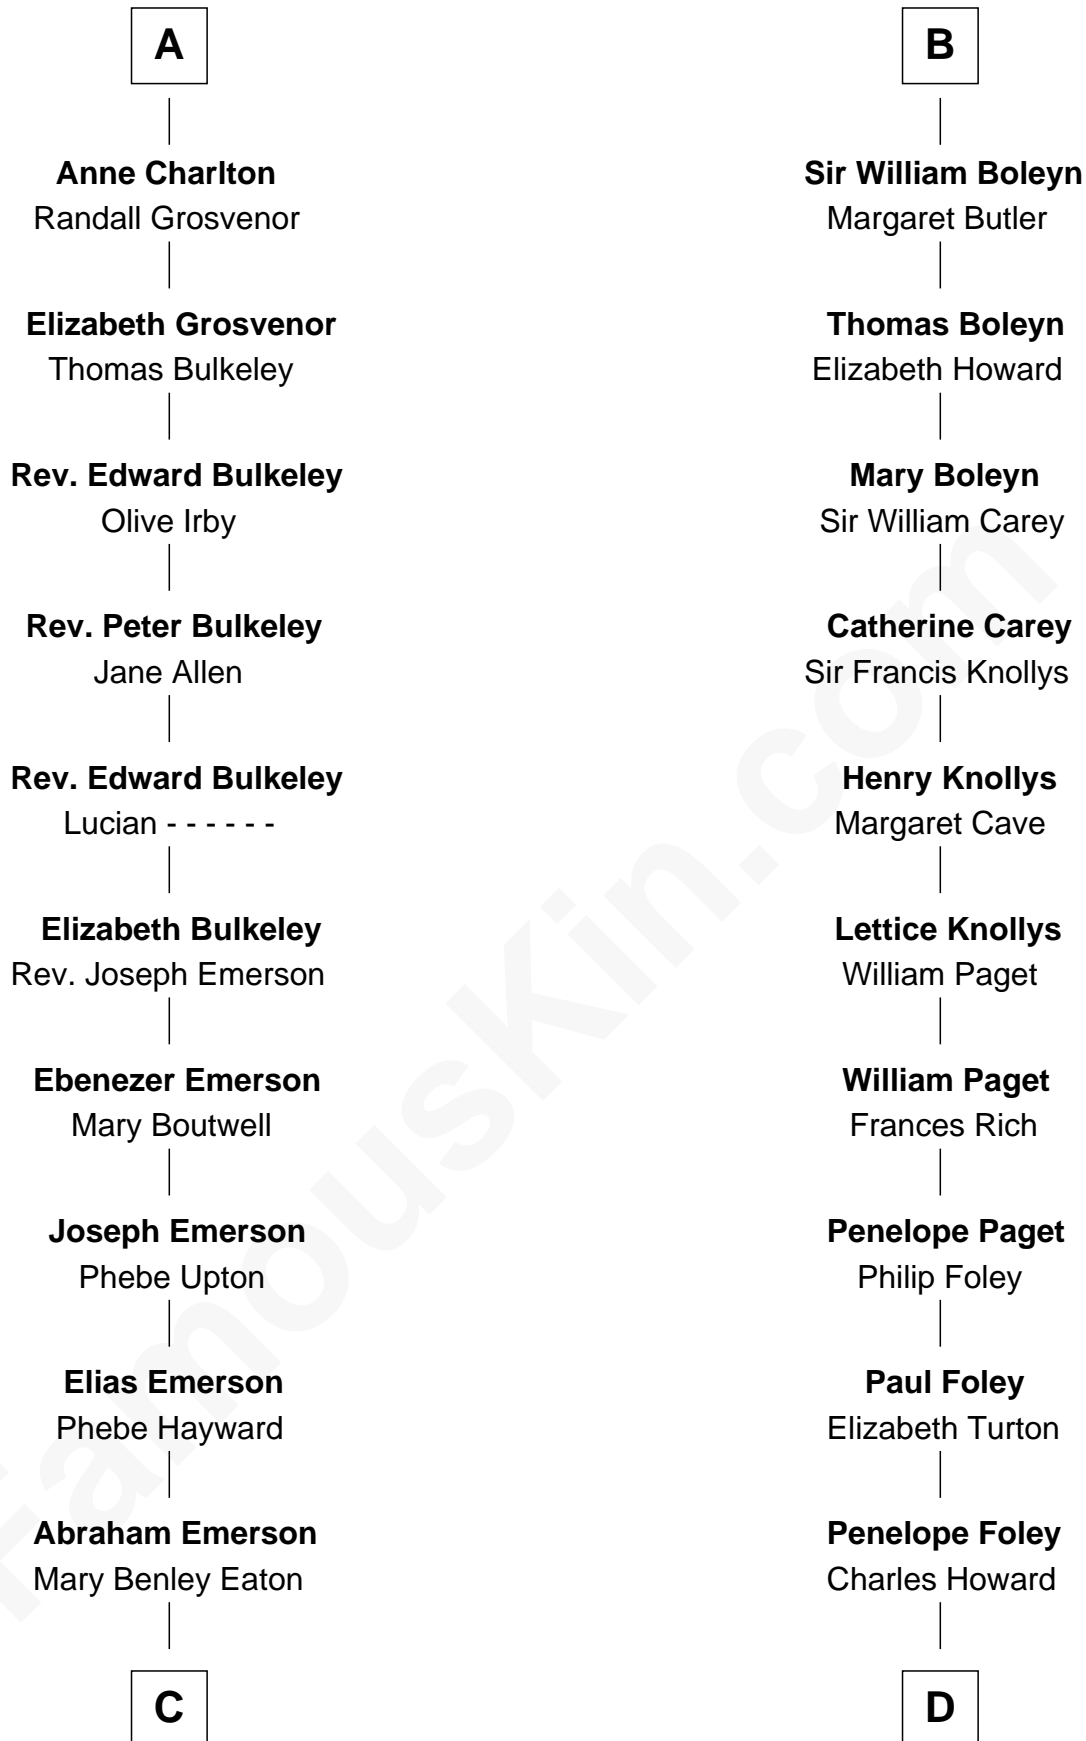

FamousKin.com Relationship Chart of

Alan Shepard

Mercury and Apollo Astronaut

19th cousin 1 time removed of

Charles Darwin

Theory of Evolution

Sir Roger de Somery

Nichole d'Aubenev

FamousKin.com