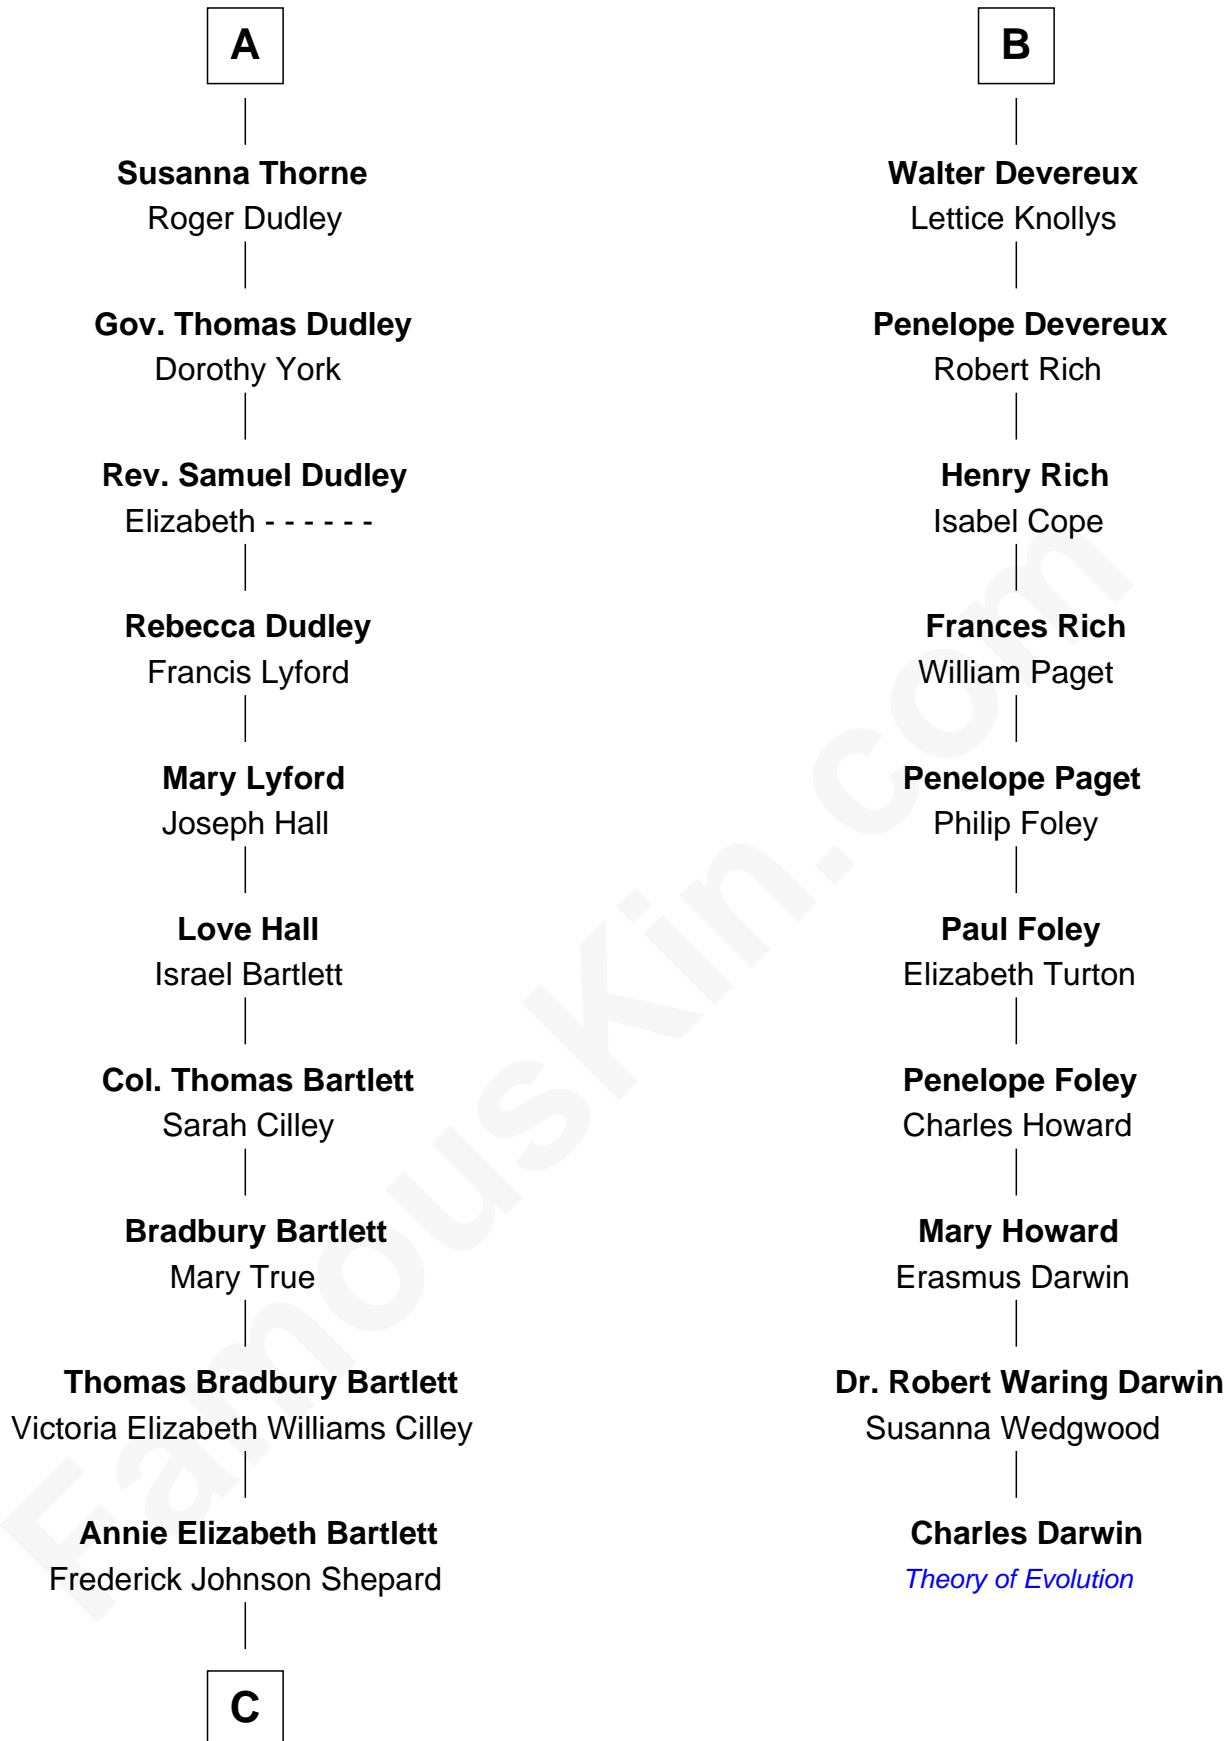

FamousKin.com Relationship Chart of

Alan Shepard

Mercury and Apollo Astronaut

16th cousin 2 times removed of

Charles Darwin

Theory of Evolution

C

—
Alan Bartlett Shepard
Pauline Renza Emerson

—
Alan Shepard
Mercury and Apollo Astronaut

FamousKin.com