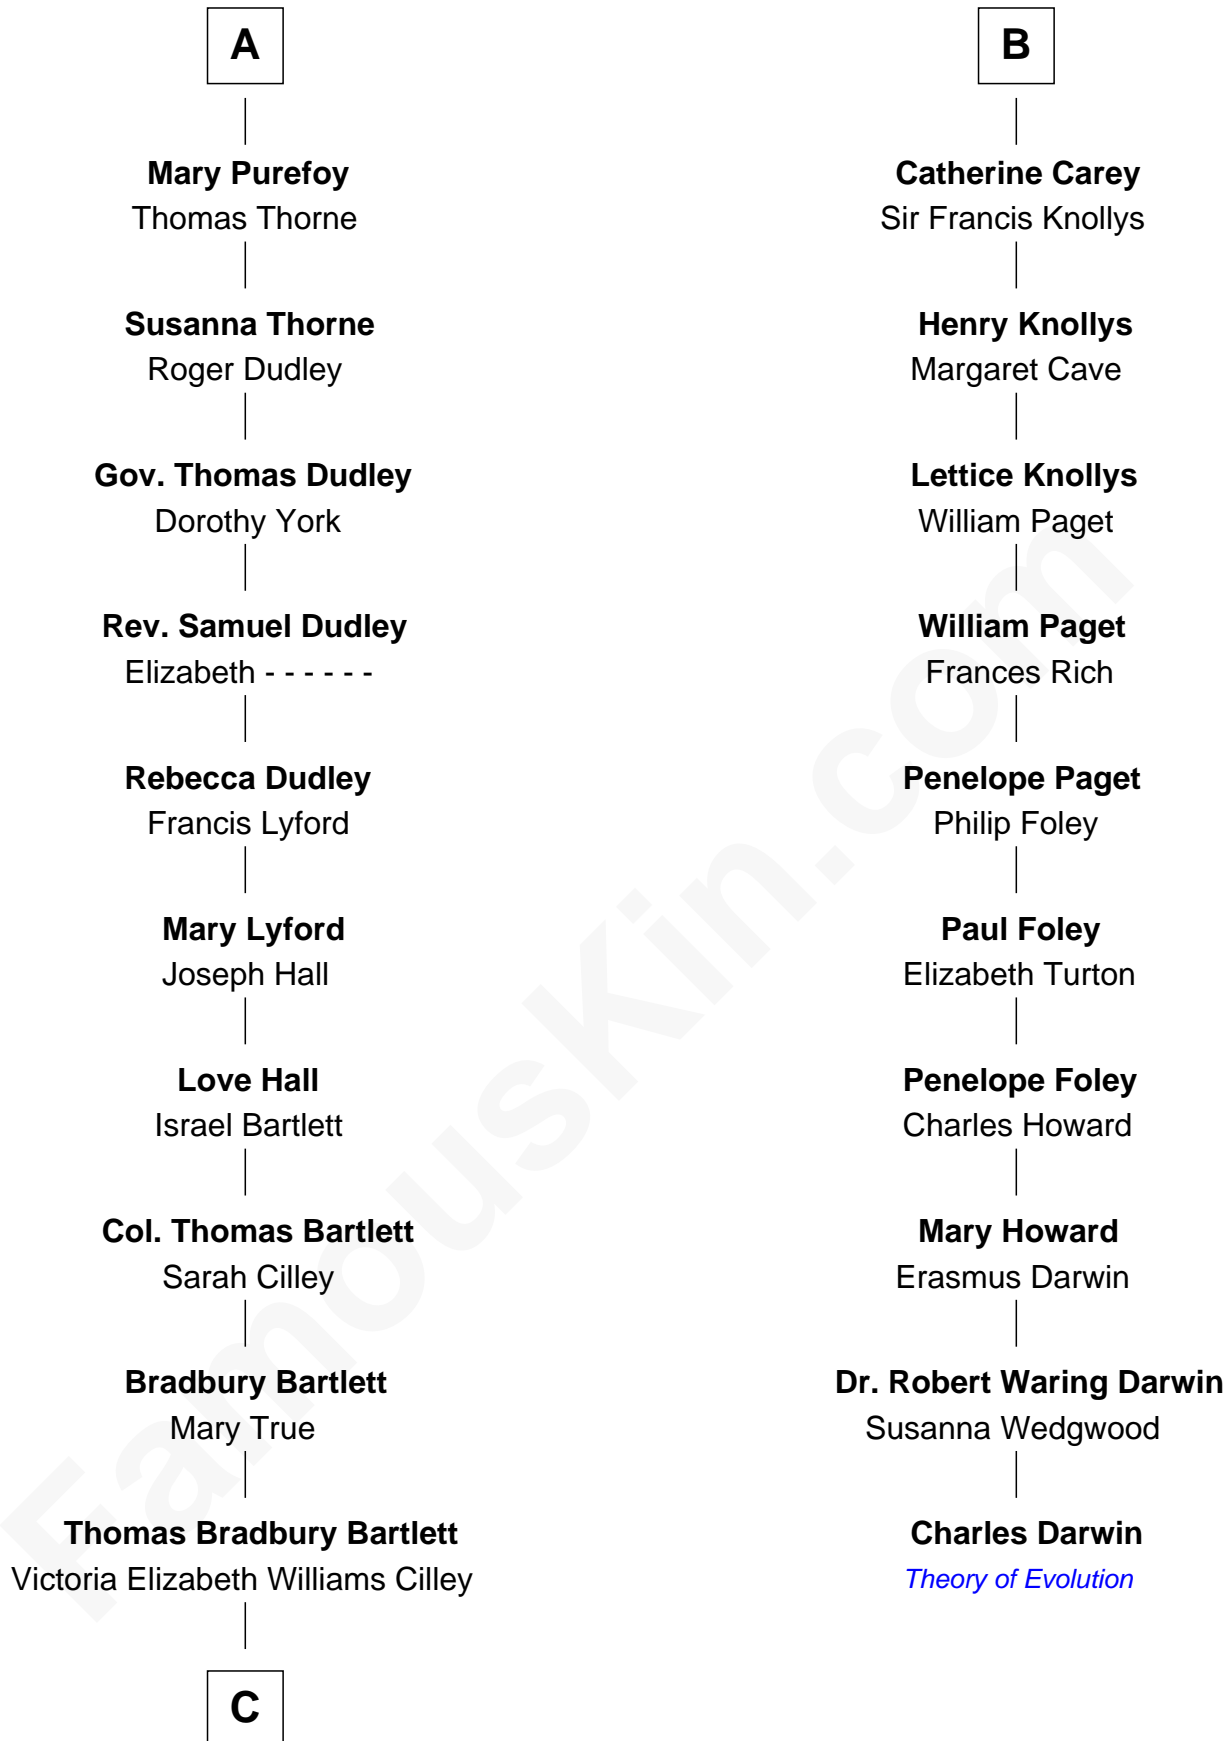

FamousKin.com Relationship Chart of

Alan Shepard

Mercury and Apollo Astronaut

16th cousin 3 times removed of

Charles Darwin

Theory of Evolution

Sir John Howard

Alice de Bois

Joan Howard
Sir Peter de Brewes

Beatrice Brewes
Sir Hugh Shirley

Sir Ralph Shirley
Joan Basset

Beatrice Shirley
John Brome

Isabel Brome
John Denton

Alice Denton
Nicholas Purefoy

Edward Purefoy
Anne Fettiplace

A

Sir Robert Howard
Margaret de Scales

Sir John Howard
Alice Tendring

Sir Robert Howard
Margaret Mowbray

Sir John Howard
Katherine Moleyns

Sir Thomas Howard
Elizabeth Tilney

Elizabeth Howard
Thomas Boleyn

Mary Boleyn
Sir William Carey

B

C

—
Annie Elizabeth Bartlett
Frederick Johnson Shepard

—
Alan Bartlett Shepard
Pauline Renza Emerson

—
Alan Shepard
Mercury and Apollo Astronaut

FamousKin.com