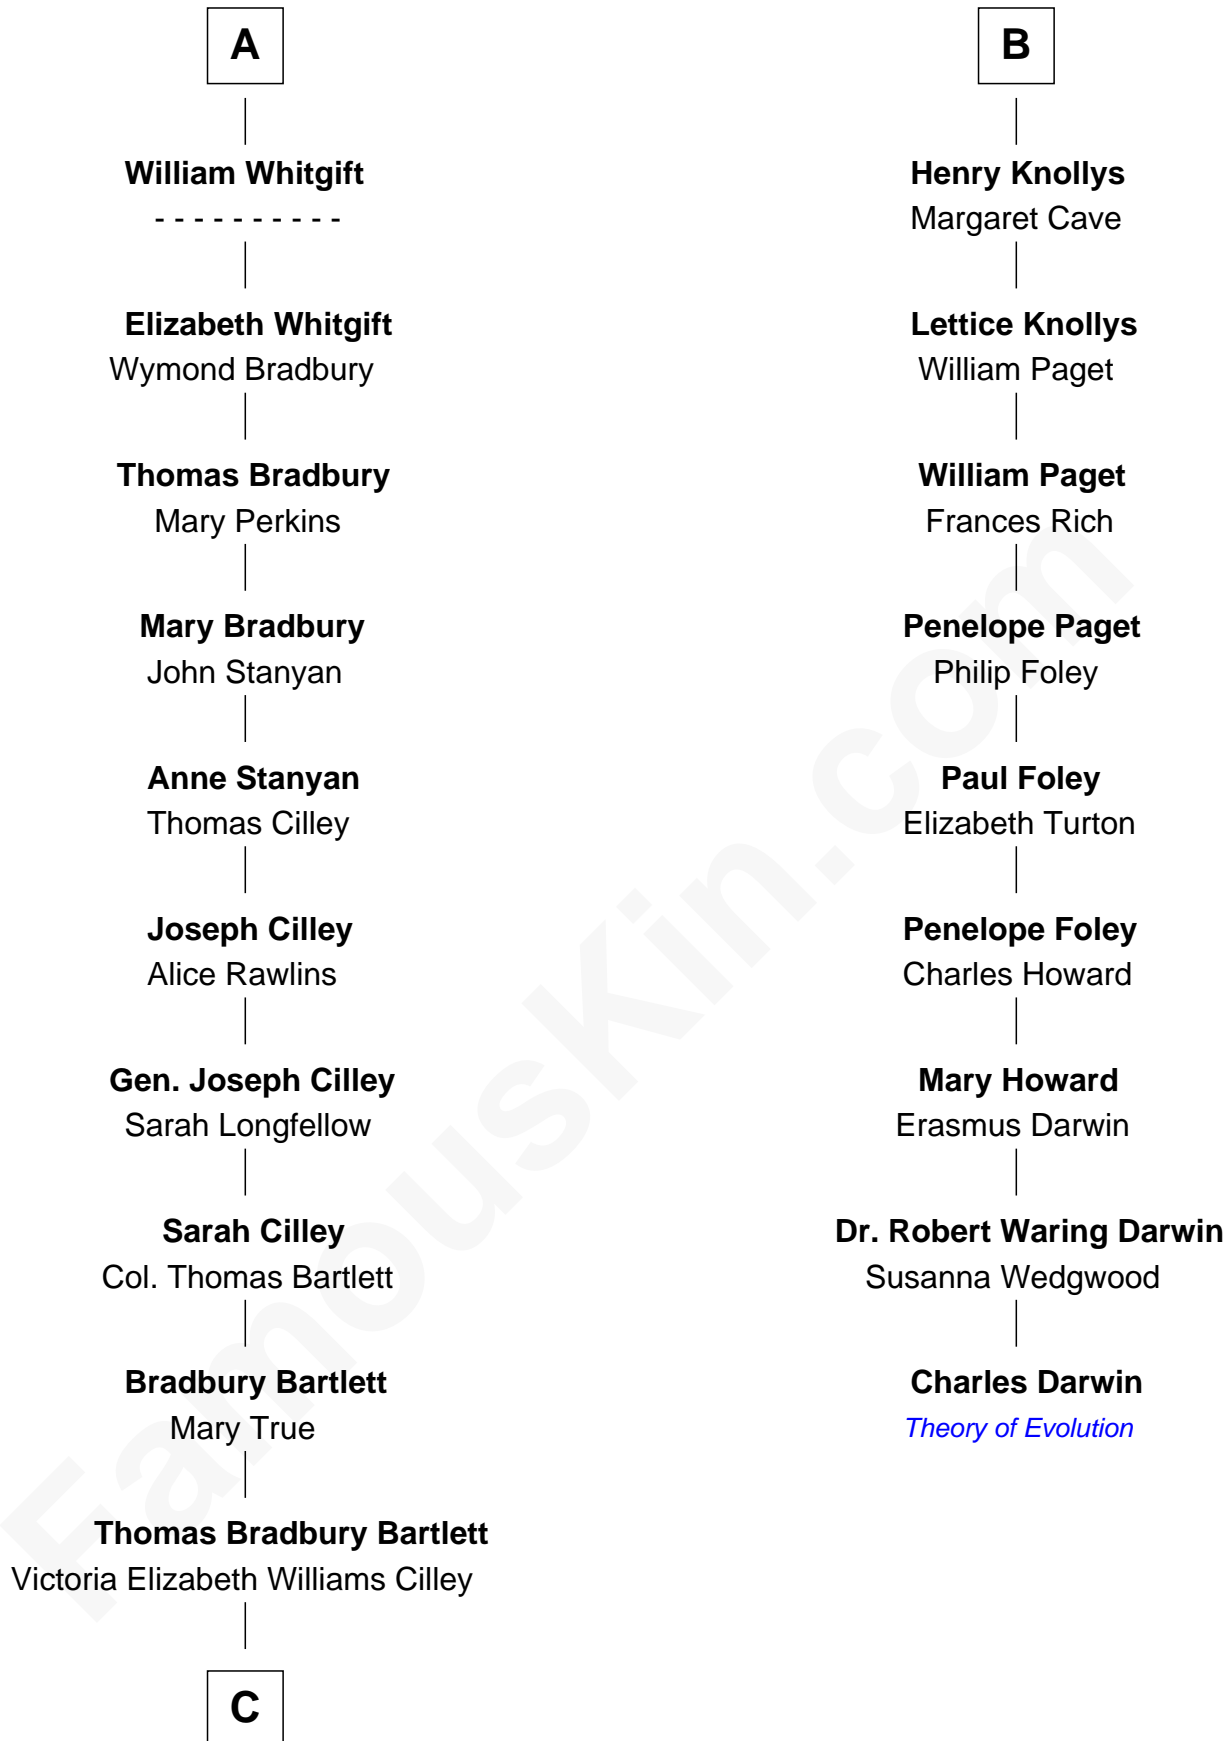

FamousKin.com Relationship Chart of

Alan Shepard

Mercury and Apollo Astronaut

15th cousin 4 times removed of

Charles Darwin

Theory of Evolution

John de Welles

Maud de Roos

A

Anne de Welles
James Butler

James Butler
Joan Beauchamp

Sir Thomas Butler
Anne Hankeford

Margaret Butler
Sir William Boleyn

Thomas Boleyn
Elizabeth Howard

Mary Boleyn
Sir William Carey

Catherine Carey
Sir Francis Knollys

B

C

—
Annie Elizabeth Bartlett
Frederick Johnson Shepard

—
Alan Bartlett Shepard
Pauline Renza Emerson

—
Alan Shepard
Mercury and Apollo Astronaut

FamousKin.com