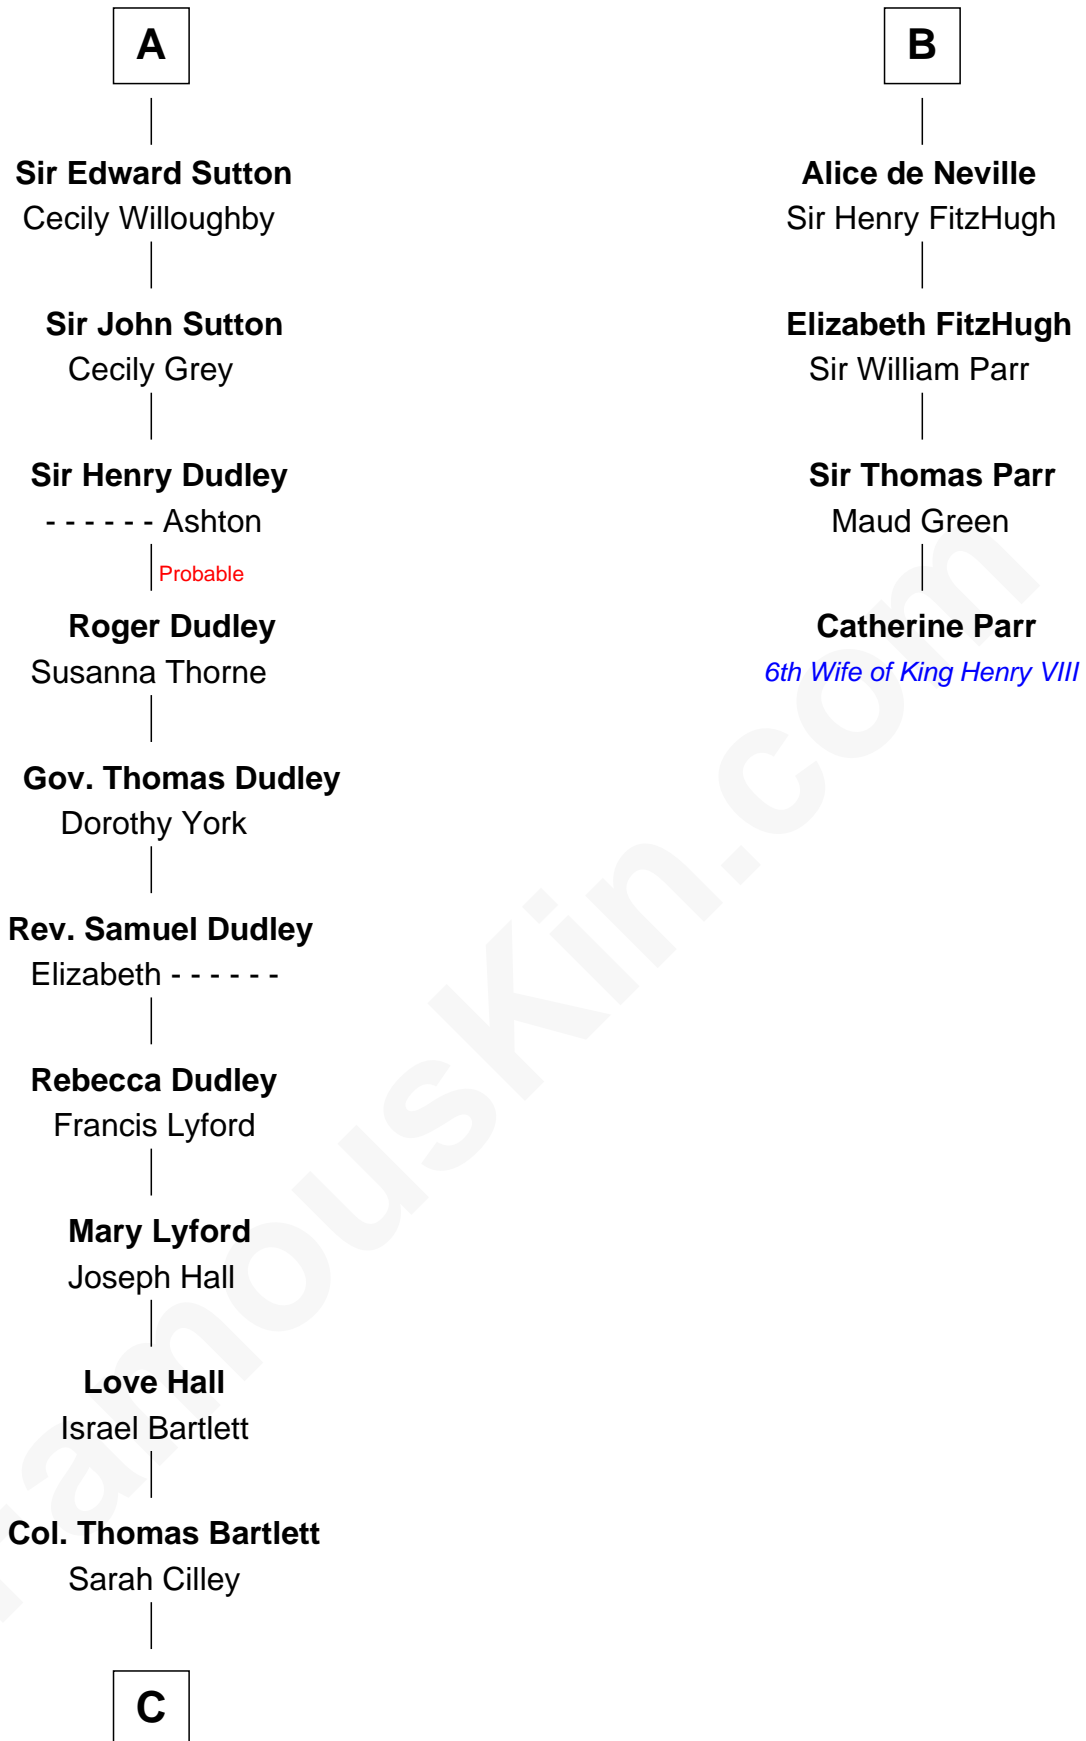

## Relationship Chart of

### Alan Shepard

*Mercury and Apollo Astronaut*

10th cousin 11 times removed of

### Catherine Parr

*6th Wife of King Henry VIII*

**Sir Roger de Quincy**  
Helen of Galloway

**C**

—  
**Bradbury Bartlett**

Mary True

—  
**Thomas Bradbury Bartlett**

Victoria Elizabeth Williams Cilley