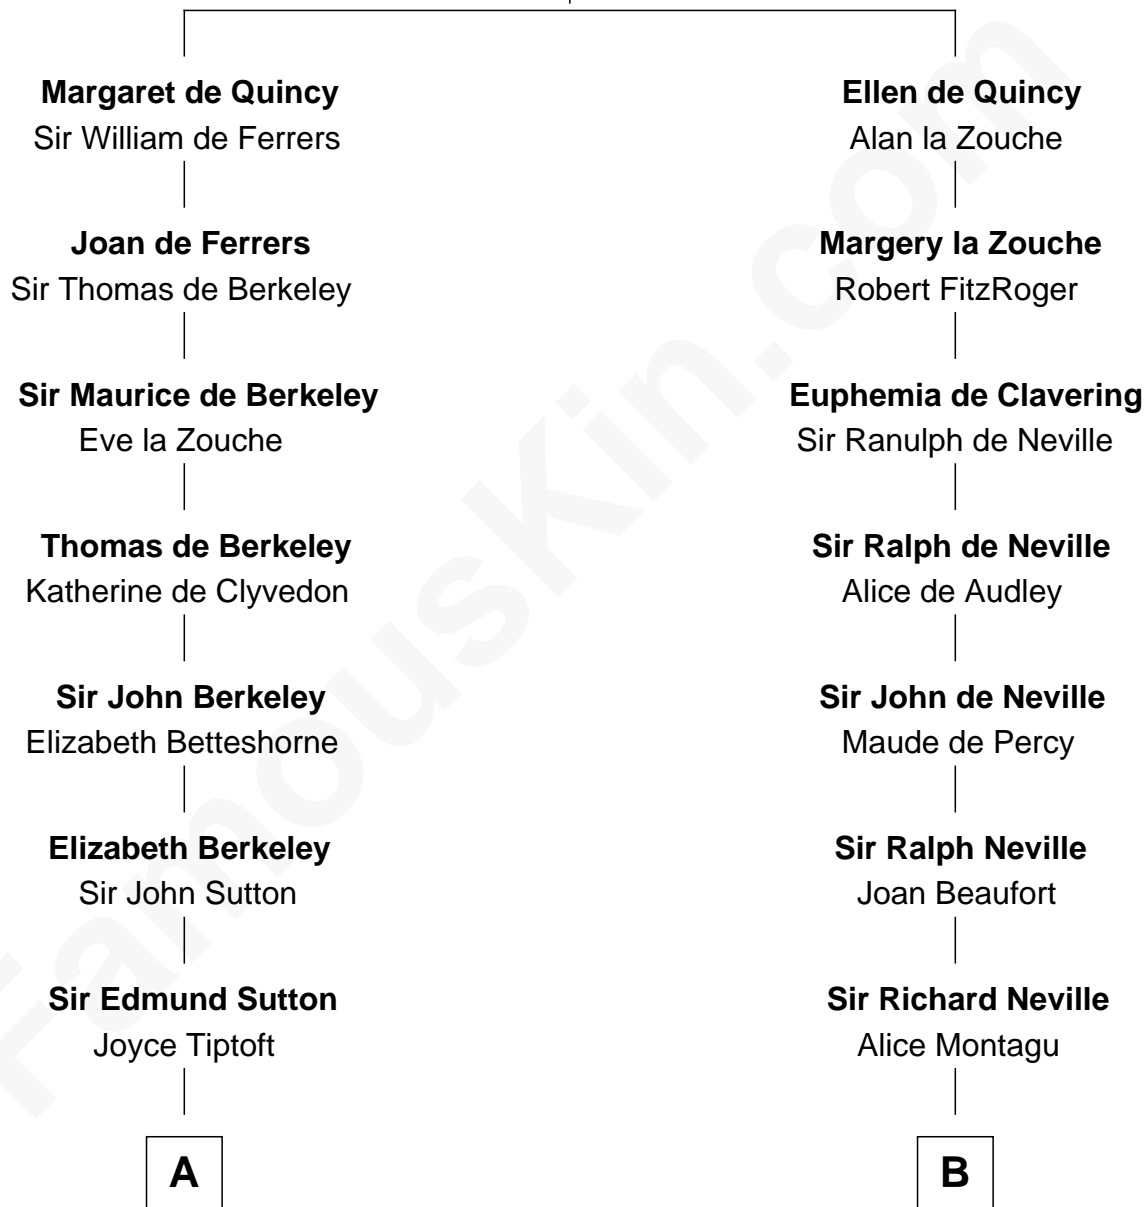

## Relationship Chart of

### Alan Shepard

*Mercury and Apollo Astronaut*

10th cousin 11 times removed of

### Catherine Parr

*6th Wife of King Henry VIII*

**Sir Roger de Quincy**  
Helen of Galloway

**C**

—  
**Bradbury Bartlett**

Mary True

—  
**Thomas Bradbury Bartlett**

Victoria Elizabeth Williams Cilley

—  
**Annie Elizabeth Bartlett**

Frederick Johnson Shepard

—  
**Alan Bartlett Shepard**

Pauline Renza Emerson

—  
**Alan Shepard**

*Mercury and Apollo Astronaut*

FamousKin.com