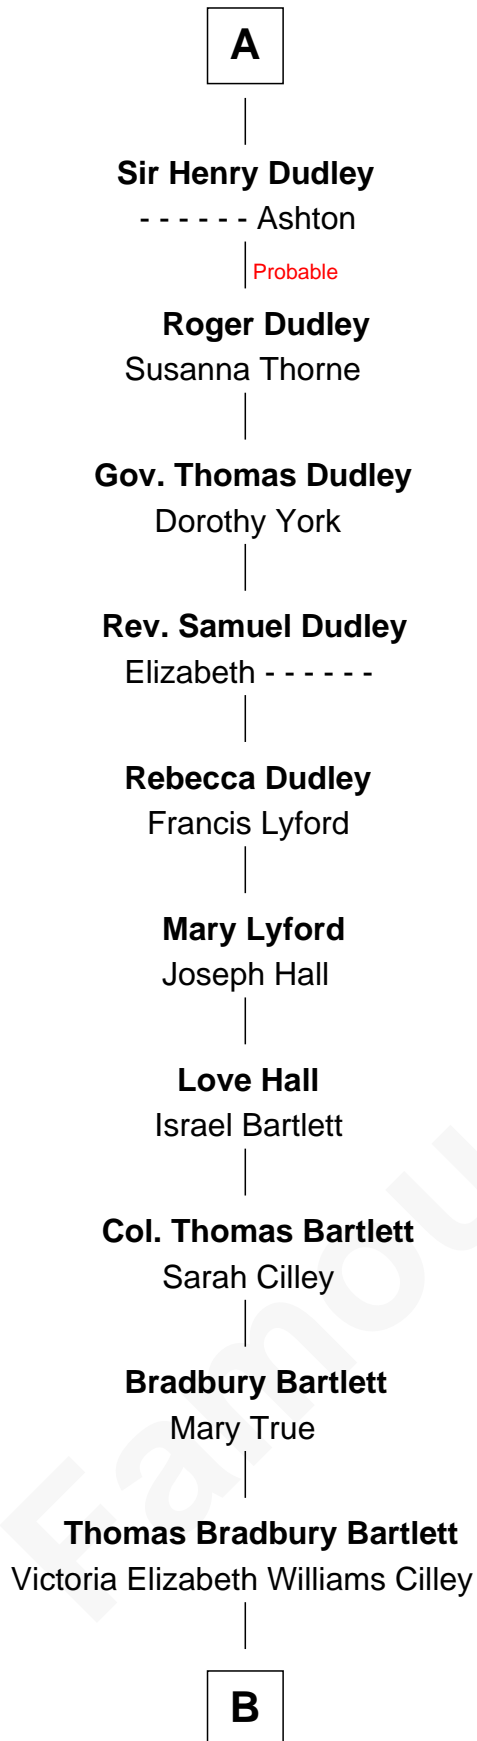

FamousKin.com Relationship Chart of

Alan Shepard

Mercury and Apollo Astronaut

6th cousin 13 times removed of

Catherine Parr

6th Wife of King Henry VIII

Edmund Fitzalan

Alice de Warenne

B

—
Annie Elizabeth Bartlett
Frederick Johnson Shepard

—
Alan Bartlett Shepard
Pauline Renza Emerson

—
Alan Shepard
Mercury and Apollo Astronaut

FamousKin.com