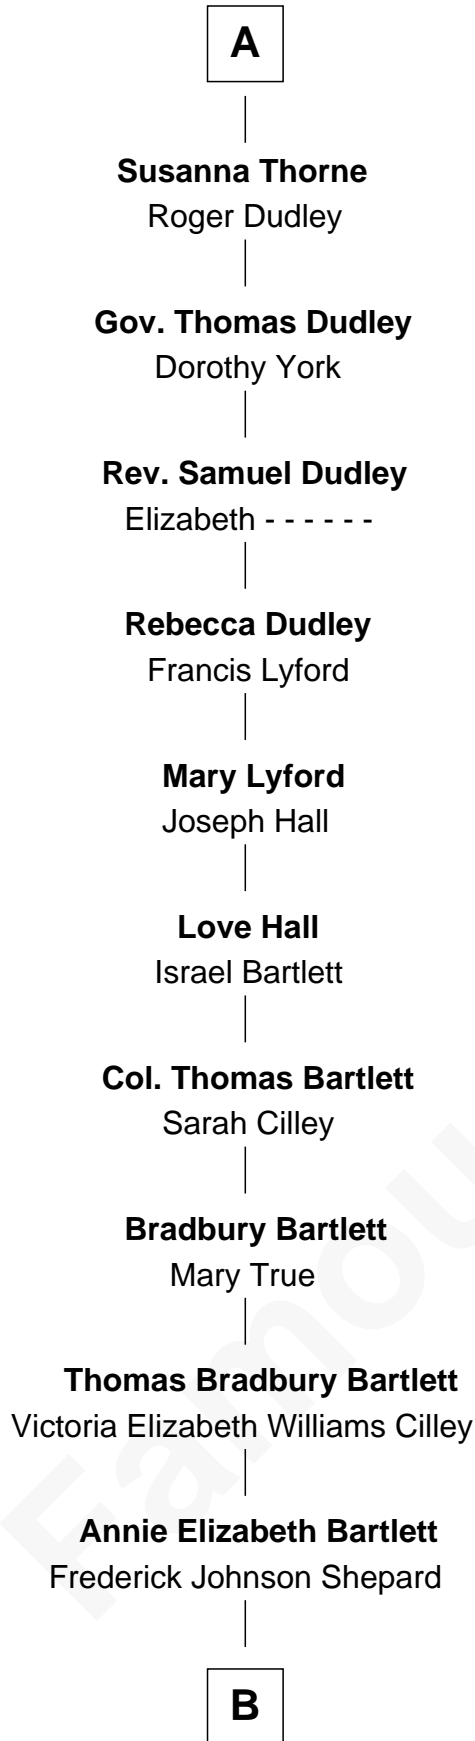

FamousKin.com Relationship Chart of

Alan Shepard

Mercury and Apollo Astronaut

6th cousin 12 times removed of

Catherine Parr

6th Wife of King Henry VIII

B

Alan Bartlett Shepard
Pauline Renza Emerson

Alan Shepard
Mercury and Apollo Astronaut

FamousKin.com