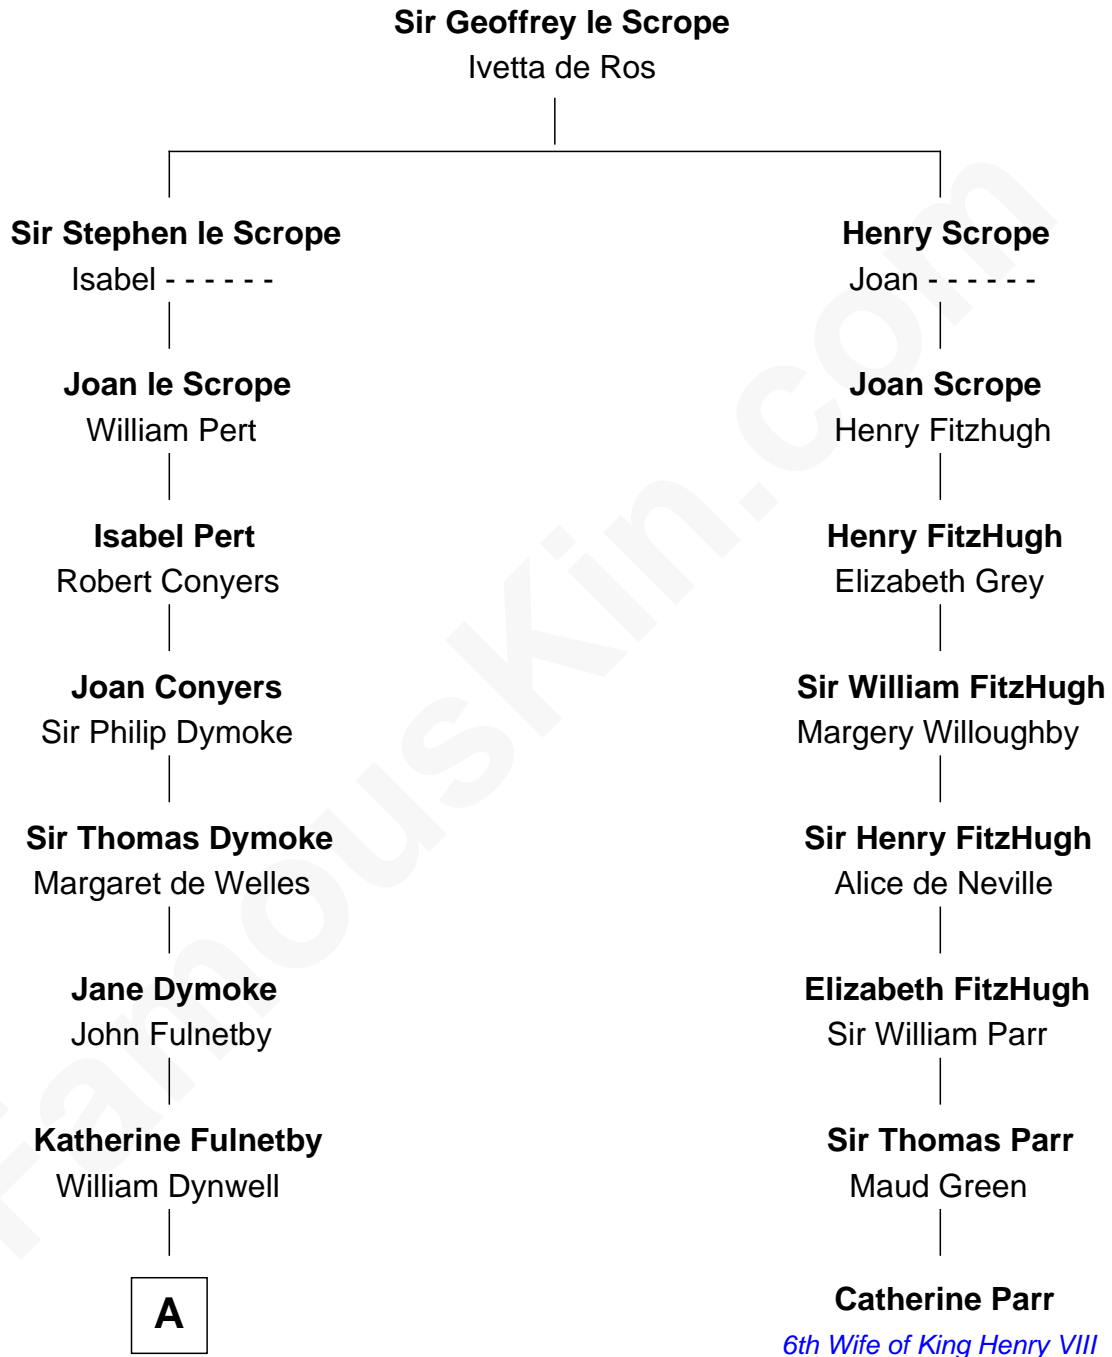

FamousKin.com

Relationship Chart of

Alan Shepard

Mercury and Apollo Astronaut

7th cousin 13 times removed of

Catherine Parr

6th Wife of King Henry VIII

B

—
Thomas Bradbury Bartlett
Victoria Elizabeth Williams Cilley

—
Annie Elizabeth Bartlett
Frederick Johnson Shepard

—
Alan Bartlett Shepard
Pauline Renza Emerson

—
Alan Shepard
Mercury and Apollo Astronaut