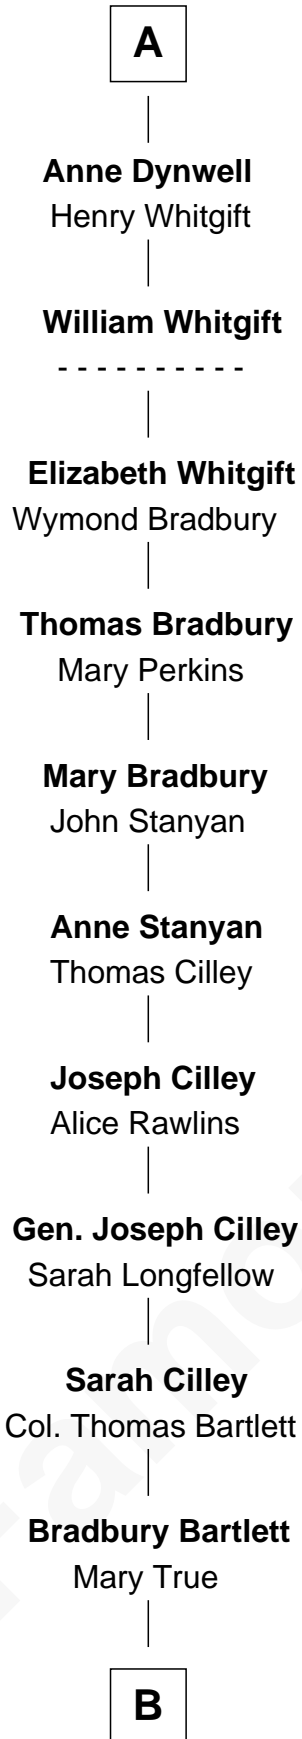

FamousKin.com

Relationship Chart of

Alan Shepard

Mercury and Apollo Astronaut

7th cousin 13 times removed of

Catherine Parr

6th Wife of King Henry VIII

B

—
Thomas Bradbury Bartlett
Victoria Elizabeth Williams Cilley

—
Annie Elizabeth Bartlett
Frederick Johnson Shepard

—
Alan Bartlett Shepard
Pauline Renza Emerson

—
Alan Shepard
Mercury and Apollo Astronaut