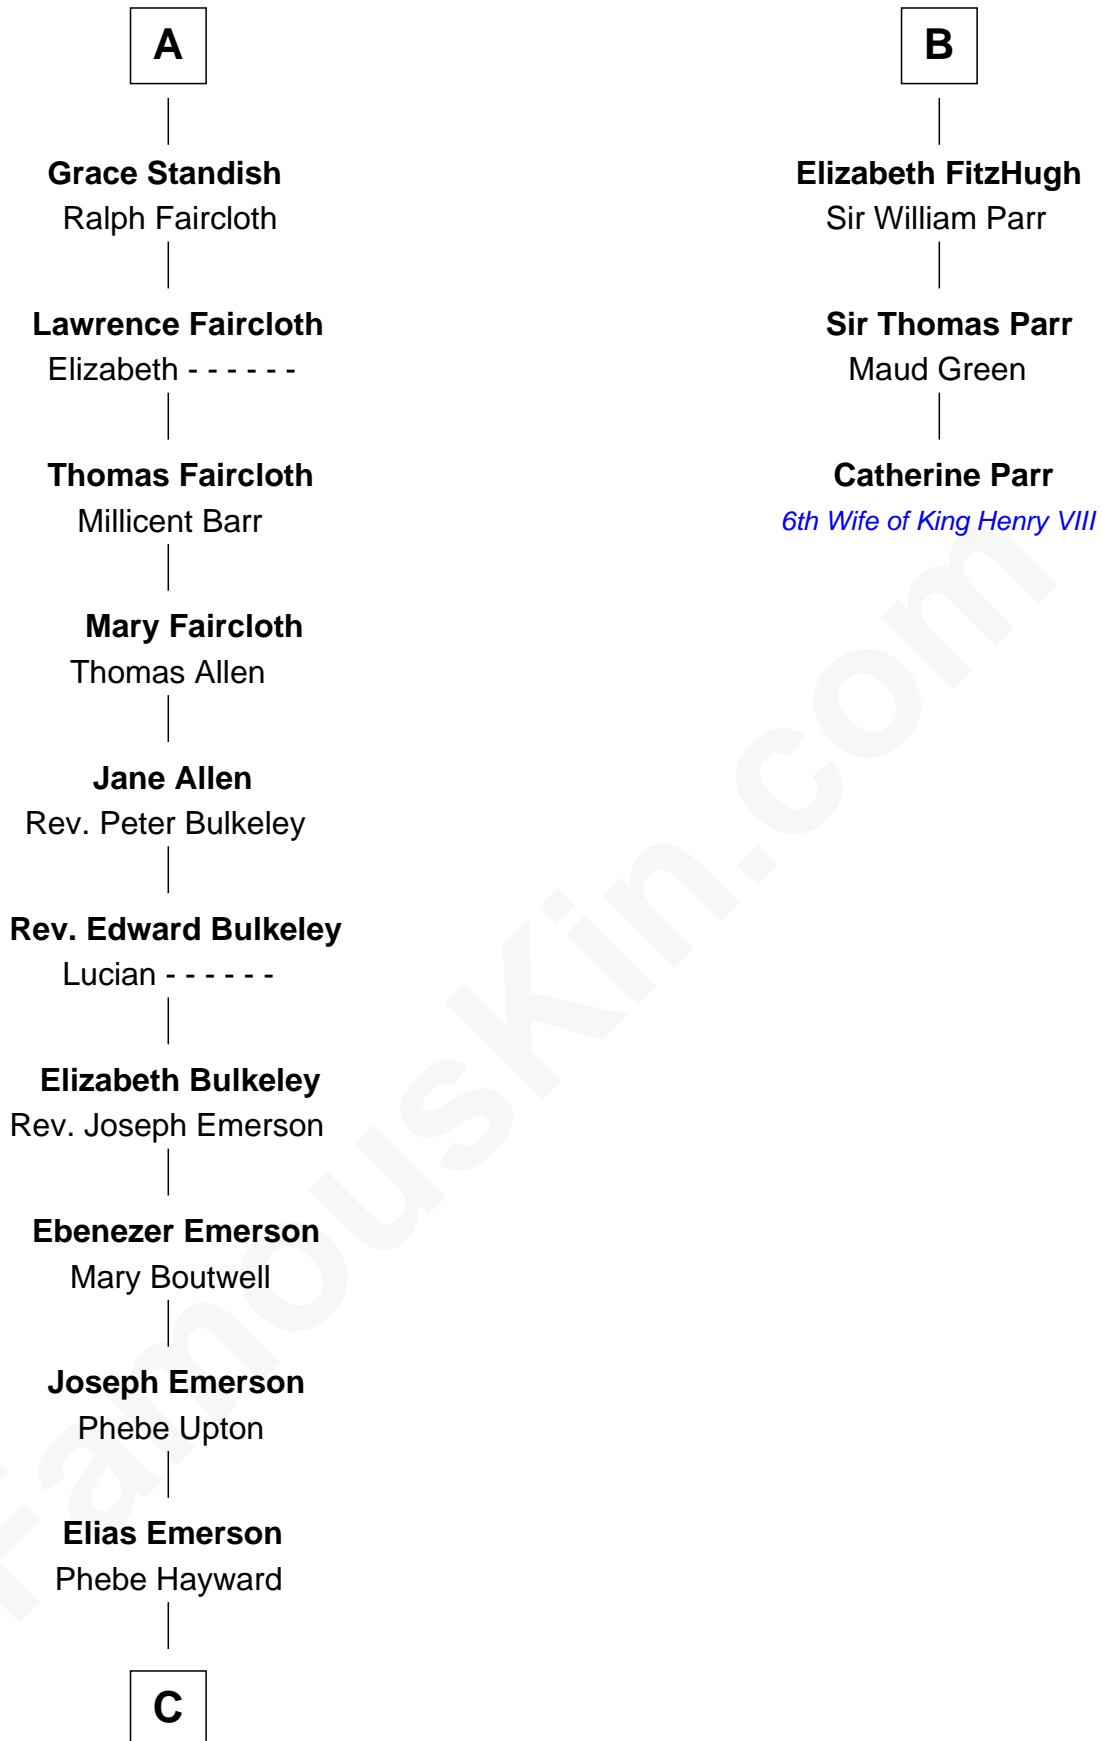

# FamousKin.com Relationship Chart of

**Alan Shepard**

*Mercury and Apollo Astronaut*

9th cousin 12 times removed of

**Catherine Parr**

*6th Wife of King Henry VIII*

**Sir William de Ros**

Lucy FitzPiers