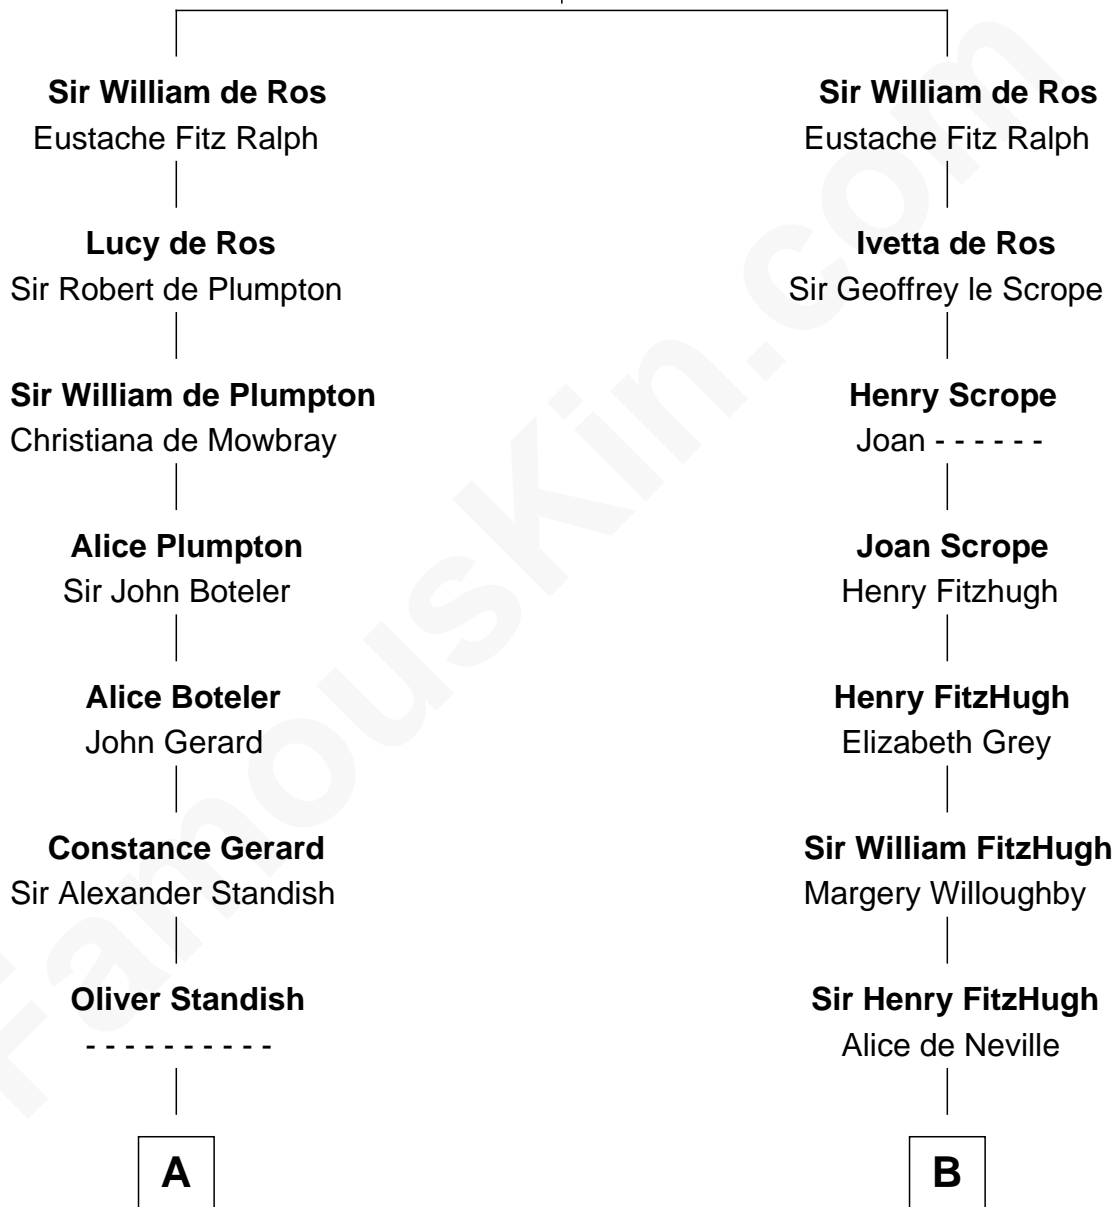

# FamousKin.com Relationship Chart of

**Alan Shepard**

*Mercury and Apollo Astronaut*

9th cousin 12 times removed of

**Catherine Parr**

*6th Wife of King Henry VIII*

**Sir William de Ros**

Lucy FitzPiers

Alan Bartlett Shepard

**Alan Shepard**

*Mercury and Apollo Astronaut*

FamousKin.com