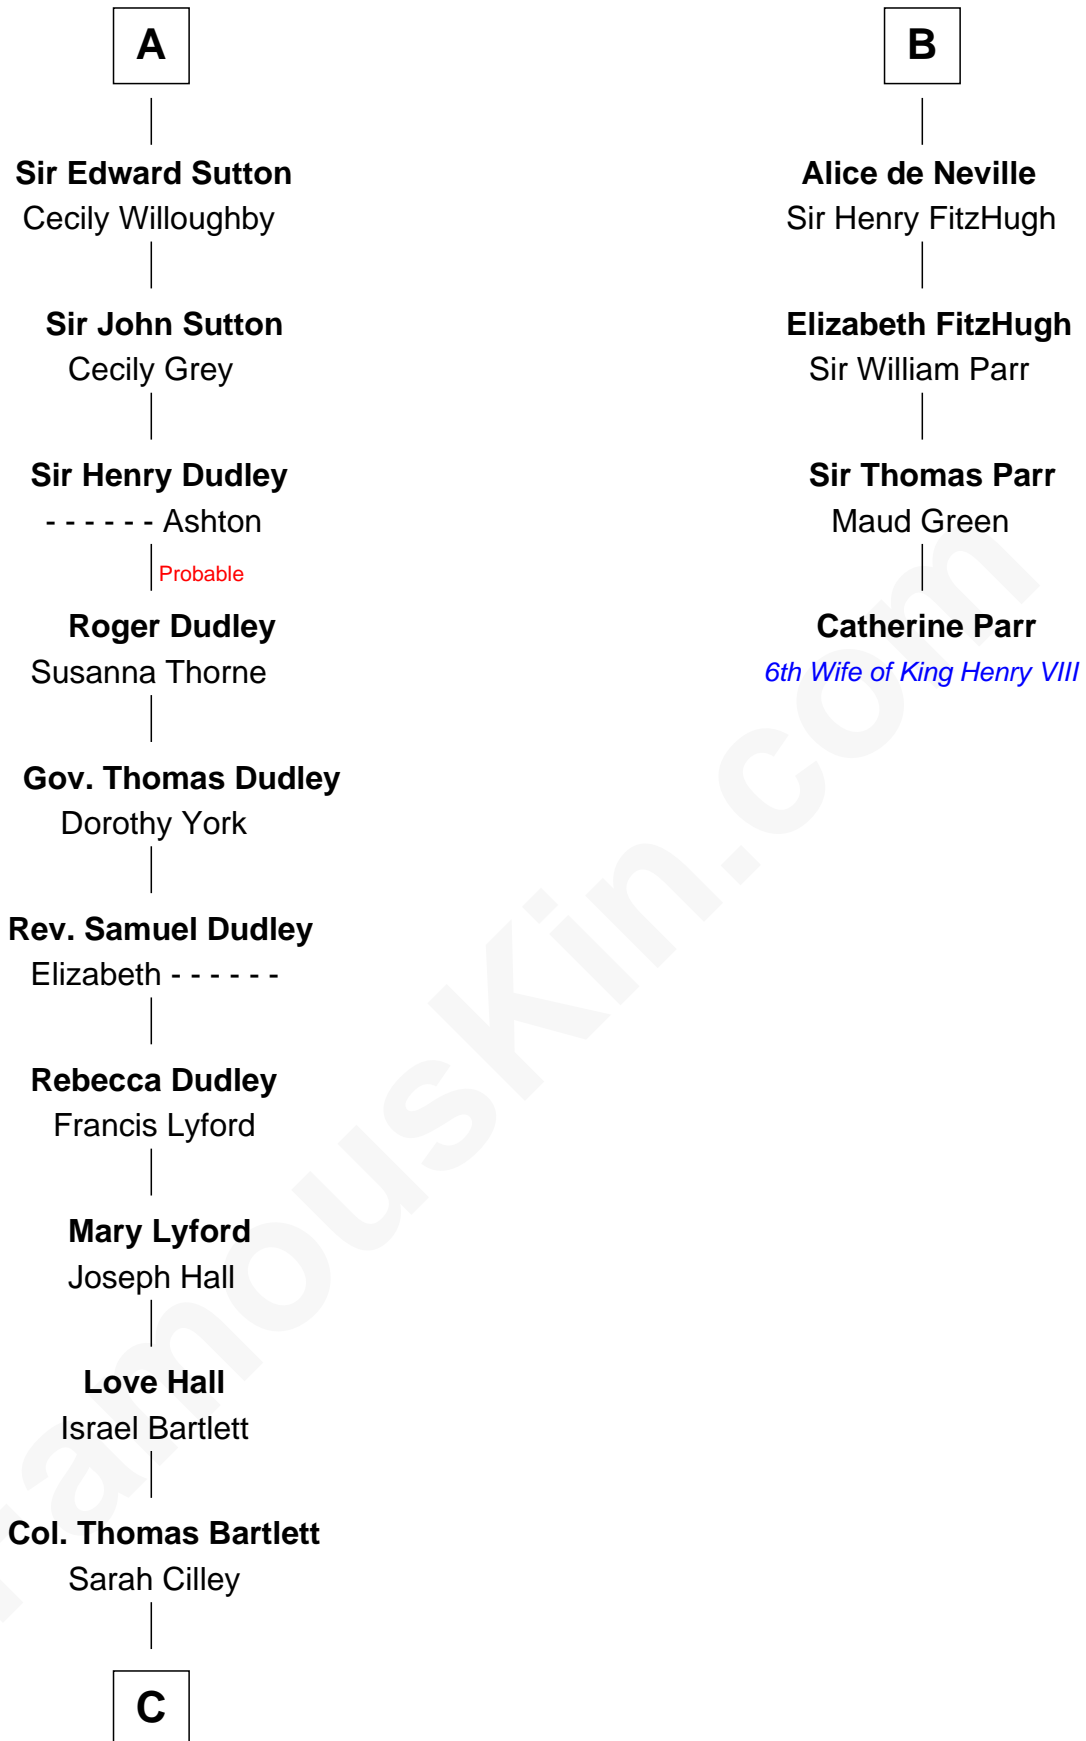

# FamousKin.com Relationship Chart of

**Alan Shepard**

*Mercury and Apollo Astronaut*

10th cousin 11 times removed of

**Catherine Parr**

*6th Wife of King Henry VIII*

**Robert I, Count of Artois**

Matilda of Brabant

**Joyce Cherleton**  
Sir John Tiptoft

**Joyce Tiptoft**  
Sir Edmund Sutton

**A**

**Blanche of Artois**  
King Henry I of Navarre

**Joan of Navarre**  
King Philip IV of France

**Isabella of France**  
Edward II, King of England

**Edward III, King of England**  
Philippa of Hainault

**John of Gaunt**  
Katherine Roet

**Joan Beaufort**  
Sir Ralph Neville

**Sir Richard Neville**  
Alice Montagu

**B**

**C**

—  
**Bradbury Bartlett**

Mary True