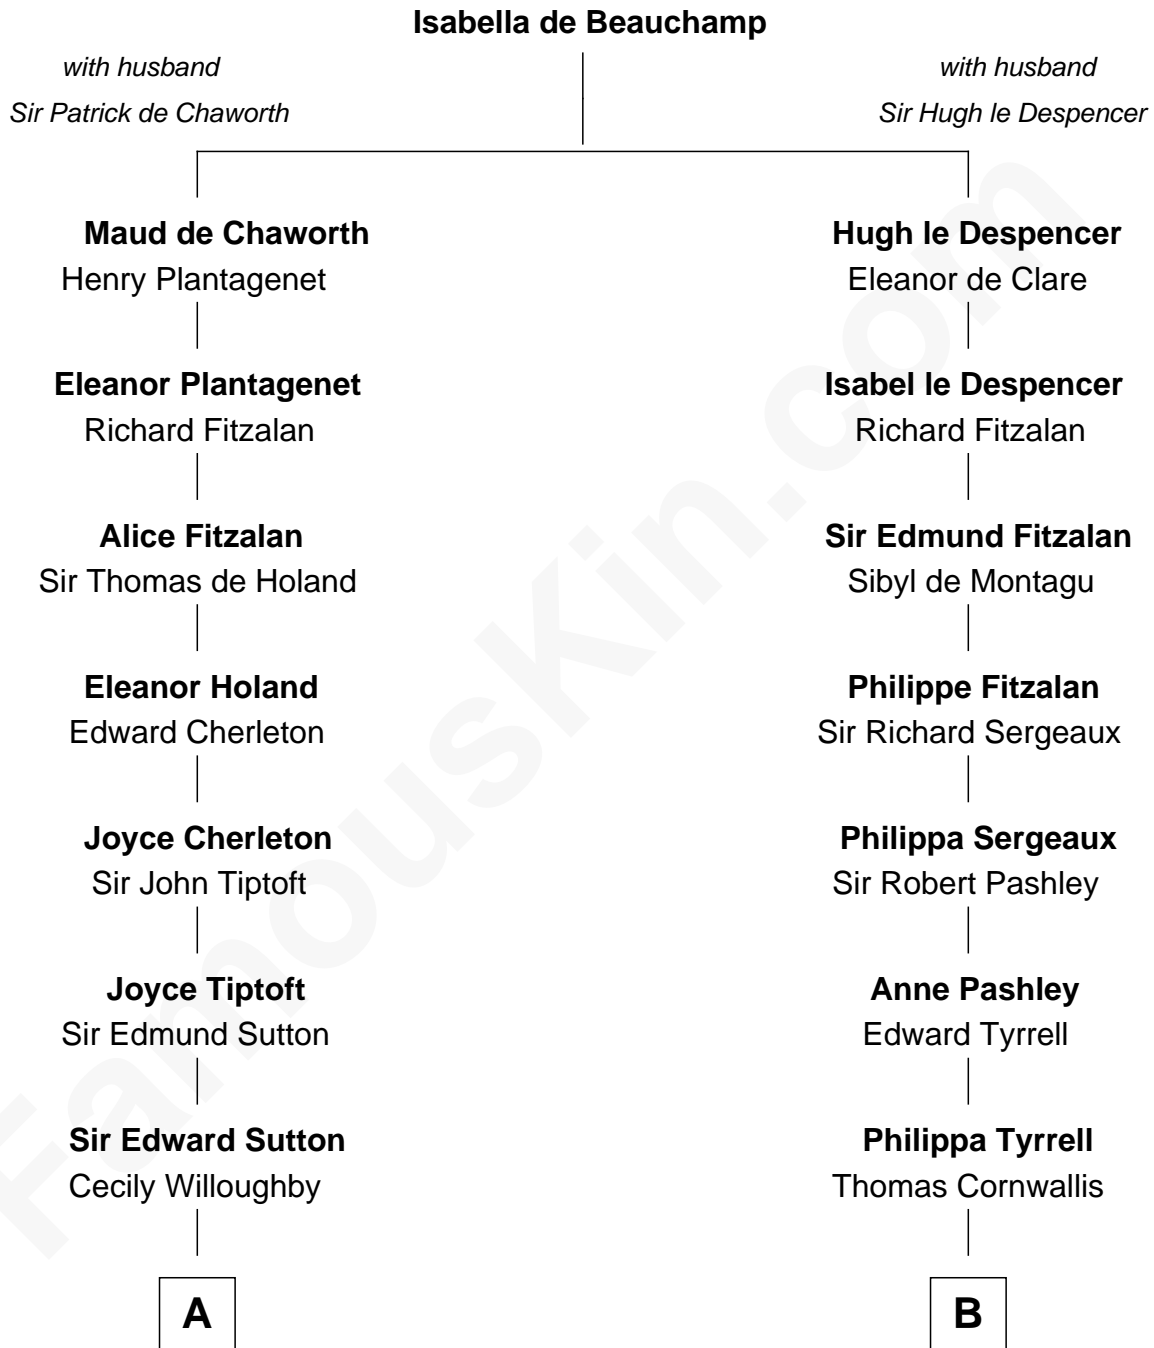

# FamousKin.com

## Relationship Chart of

### Alan Shepard

*Mercury and Apollo Astronaut*

19th cousin 1 time removed of

**General James Longstreet**  
*Confederate Army - U.S. Civil War*

**C**

**Thomas Bradbury Bartlett**  
Victoria Elizabeth Williams Cilley