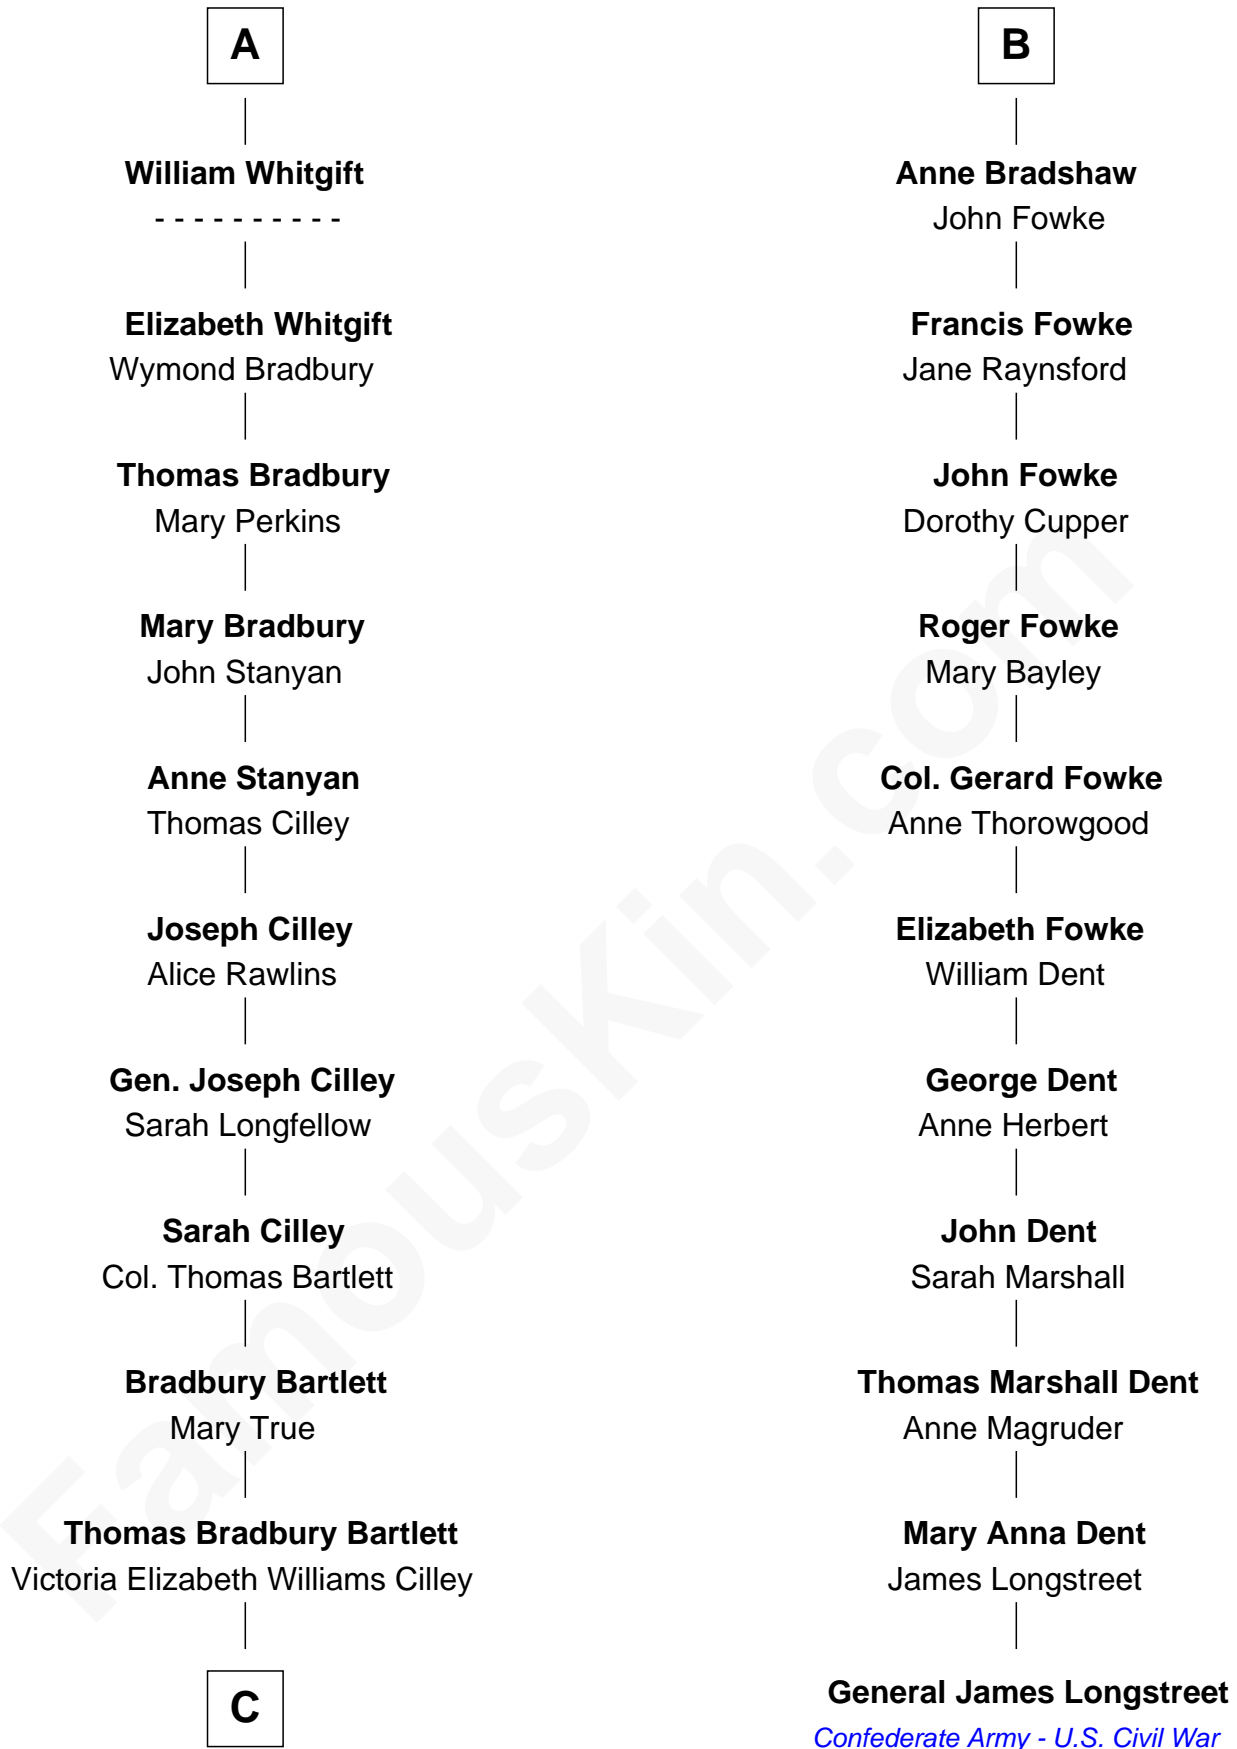

### Alan Shepard

*Mercury and Apollo Astronaut*

17th cousin 2 times removed of

**Margaret de Welles**  
Sir Thomas Dymoke

**Jane Dymoke**  
John Fulnetby

**Katherine Fulnetby**  
William Dynwell

**Anne Dynwell**  
Henry Whitgift

**A**

**Margery de Welles**  
Stephen le Scrope

**Maude le Scrope**  
Sir Baldwin Freville

**Joyce Freville**  
Sir Roger Aston

**Sir Robert Aston**  
Isabel Brereton

**John Aston**  
Elizabeth Delves

**Margaret Aston**  
John Kinnersley

**Isabel Kinnersley**  
John Bradshaw

**B**

**C**

—  
**Annie Elizabeth Bartlett**  
Frederick Johnson Shepard

—  
**Alan Bartlett Shepard**  
Pauline Renza Emerson

—  
**Alan Shepard**  
*Mercury and Apollo Astronaut*

FamousKin.com