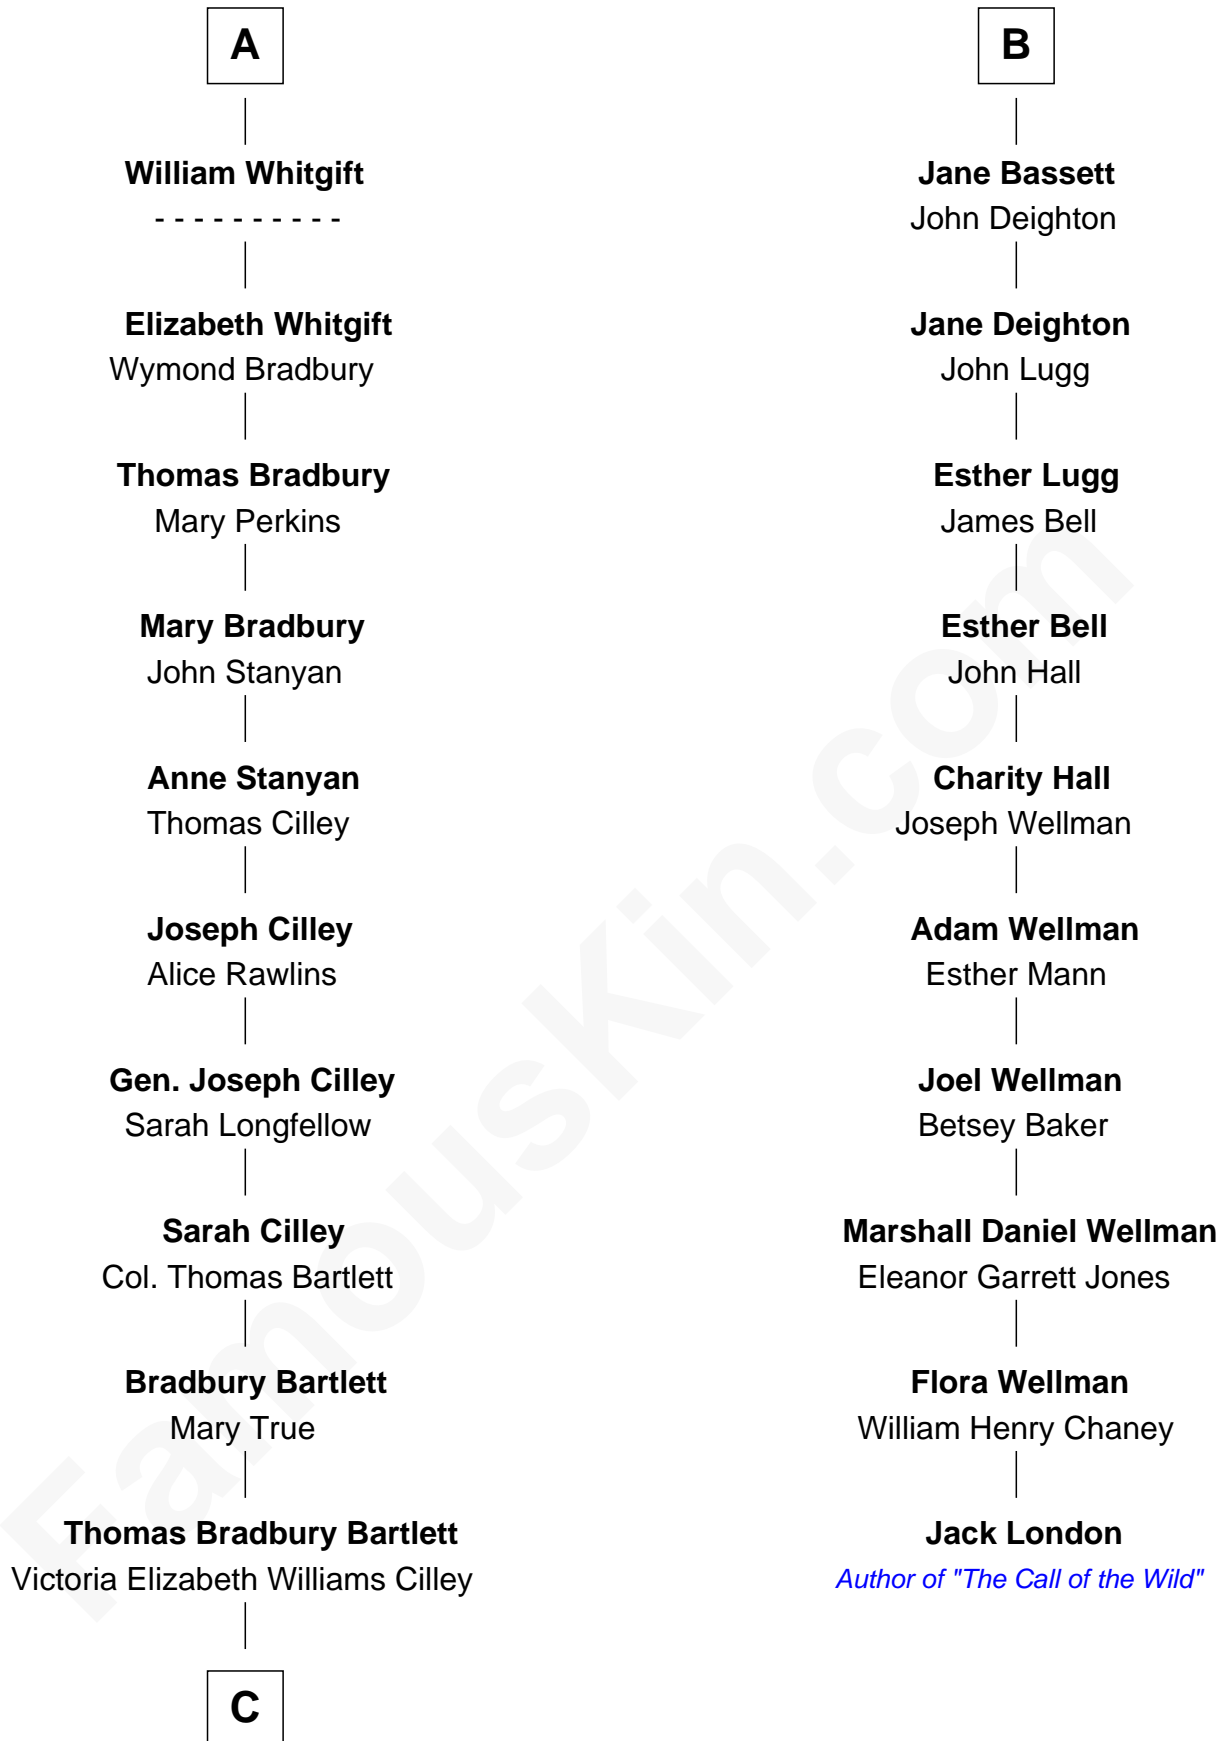

FamousKin.com Relationship Chart of

Alan Shepard

Mercury and Apollo Astronaut

16th cousin 3 times removed of

Jack London

Author of "The Call of the Wild"

C

Annie Elizabeth Bartlett
Frederick Johnson Shepard

Alan Bartlett Shepard
Pauline Renza Emerson

Alan Shepard
Mercury and Apollo Astronaut

FamousKin.com