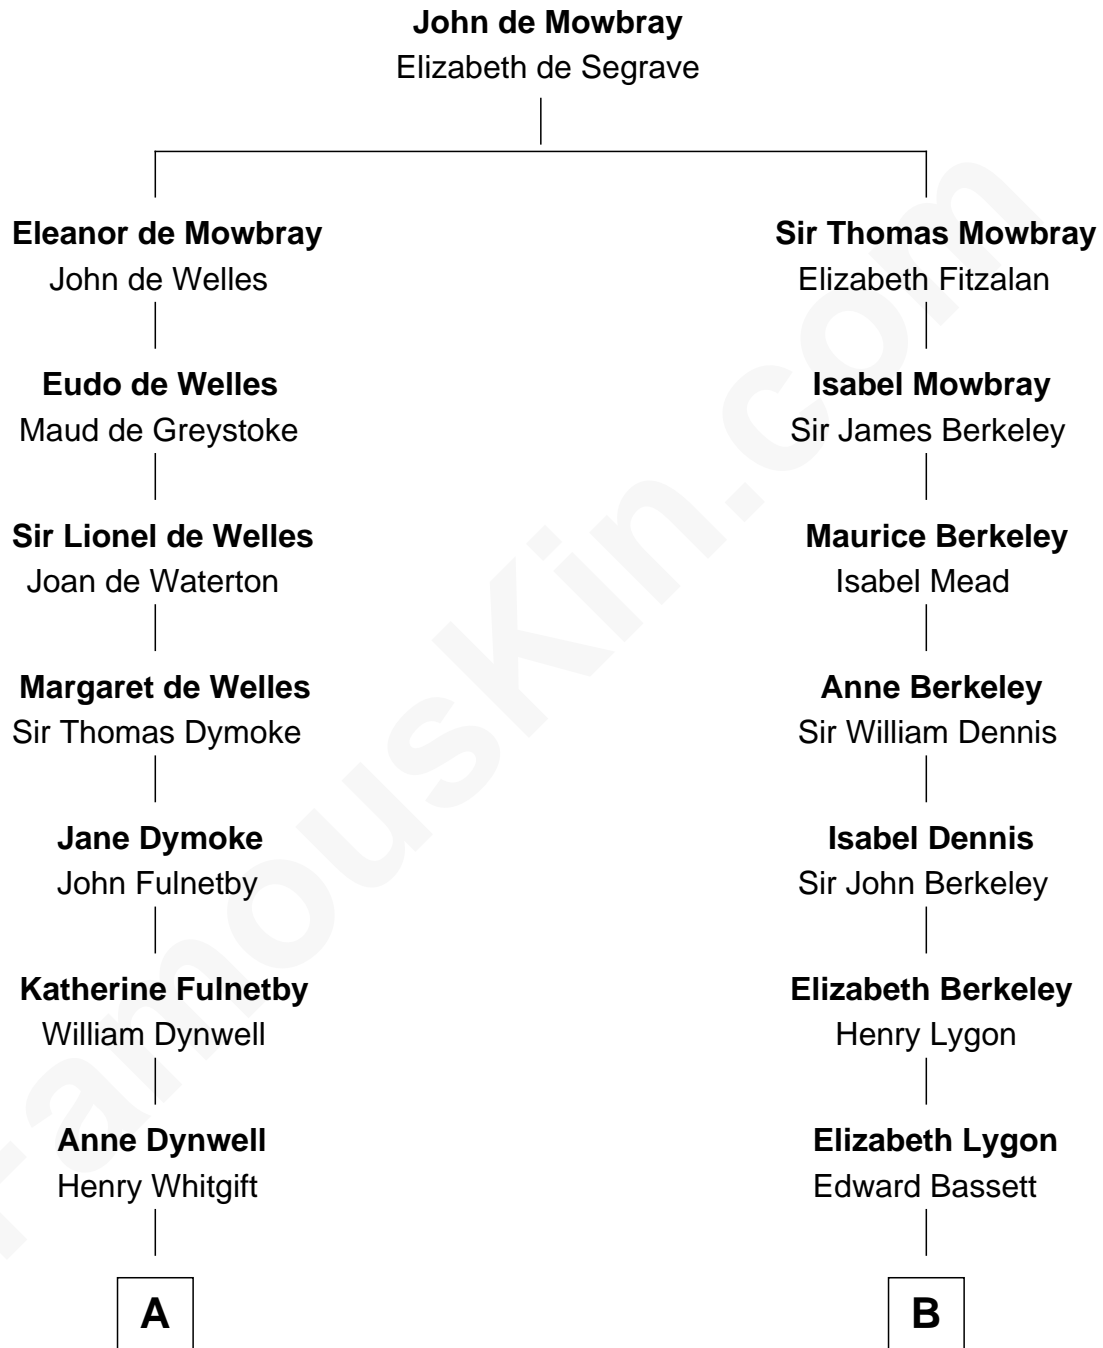

FamousKin.com Relationship Chart of

Alan Shepard

Mercury and Apollo Astronaut

16th cousin 3 times removed of

Jack London

Author of "The Call of the Wild"

C

Annie Elizabeth Bartlett
Frederick Johnson Shepard

Alan Bartlett Shepard
Pauline Renza Emerson

Alan Shepard
Mercury and Apollo Astronaut

FamousKin.com