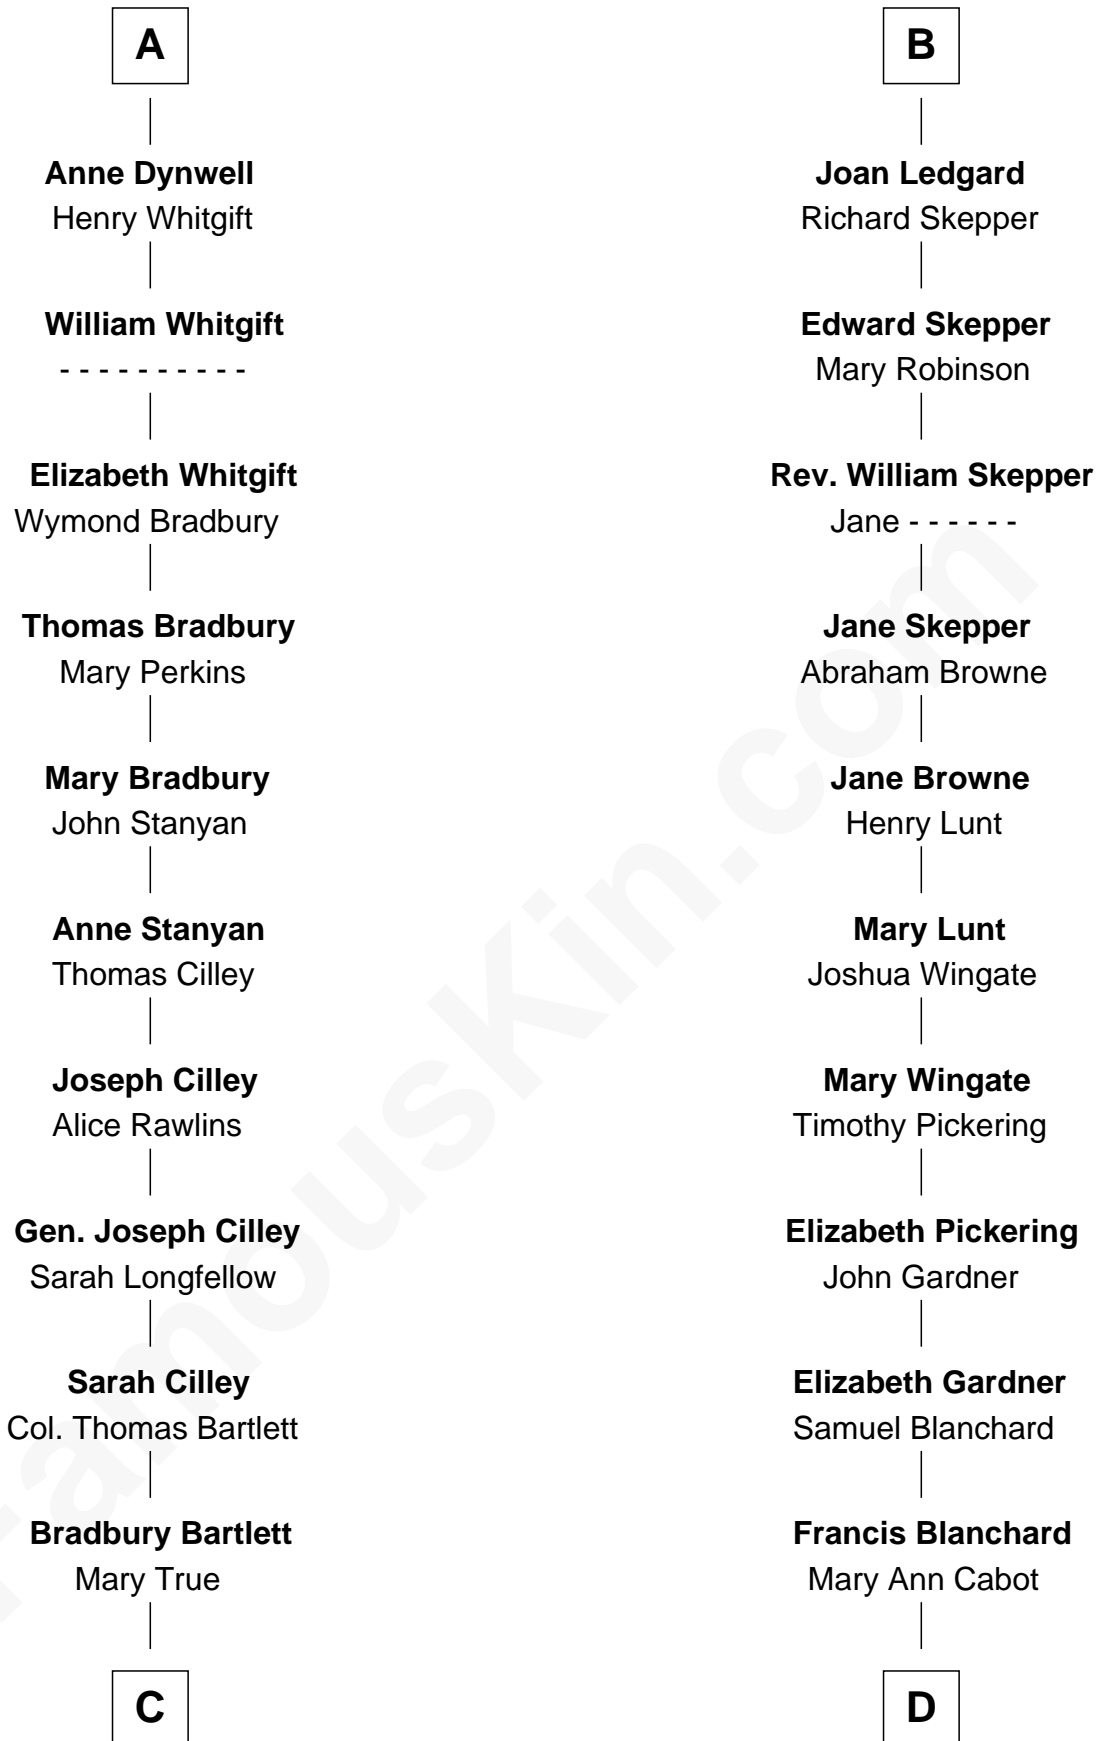

FamousKin.com
Relationship Chart of
Alan Shepard

Mercury and Apollo Astronaut

20th cousin 1 time removed of

John Kerry

68th U.S. Secretary of State

Sir Thomas de Beauchamp

Katherine de Mortimer

C

Thomas Bradbury Bartlett
Victoria Elizabeth Williams Cilley

Annie Elizabeth Bartlett
Frederick Johnson Shepard

Alan Bartlett Shepard
Pauline Renza Emerson

Alan Shepard
Mercury and Apollo Astronaut

D

Elizabeth Cabot Blanchard
Robert Charles Winthrop

Robert Charles Winthrop
Elizabeth Mason

Margaret Tyndal Winthrop
James Grant Forbes

Rosemary Isabel Forbes
Richard John Kerry

John Kerry
68th U.S. Secretary of State