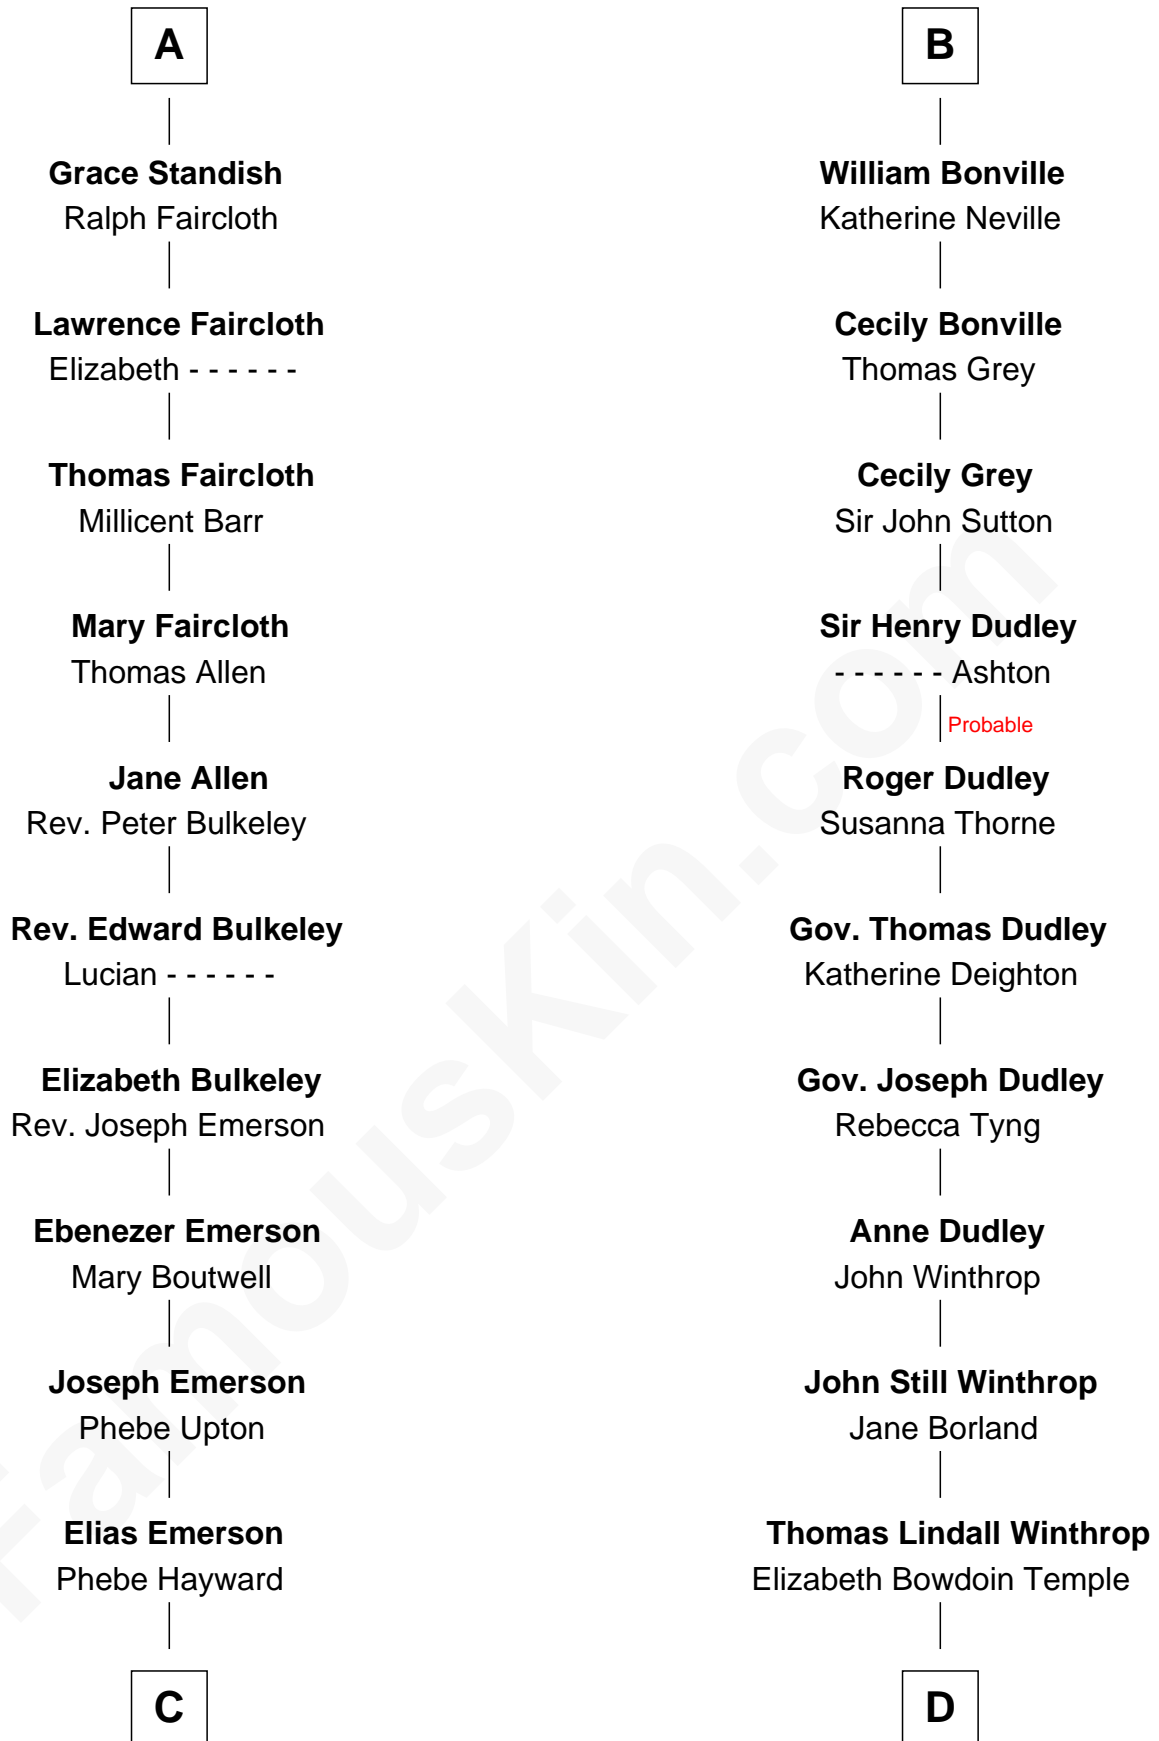

FamousKin.com Relationship Chart of

Alan Shepard

Mercury and Apollo Astronaut

21st cousin of

John Kerry

68th U.S. Secretary of State

Sir William de Ros

Lucy FitzPiers

Alan Bartlett Shepard

Alan Shepard

Mercury and Apollo Astronaut

D

Robert Charles Winthrop

Elizabeth Cabot Blanchard

Robert Charles Winthrop

Elizabeth Mason