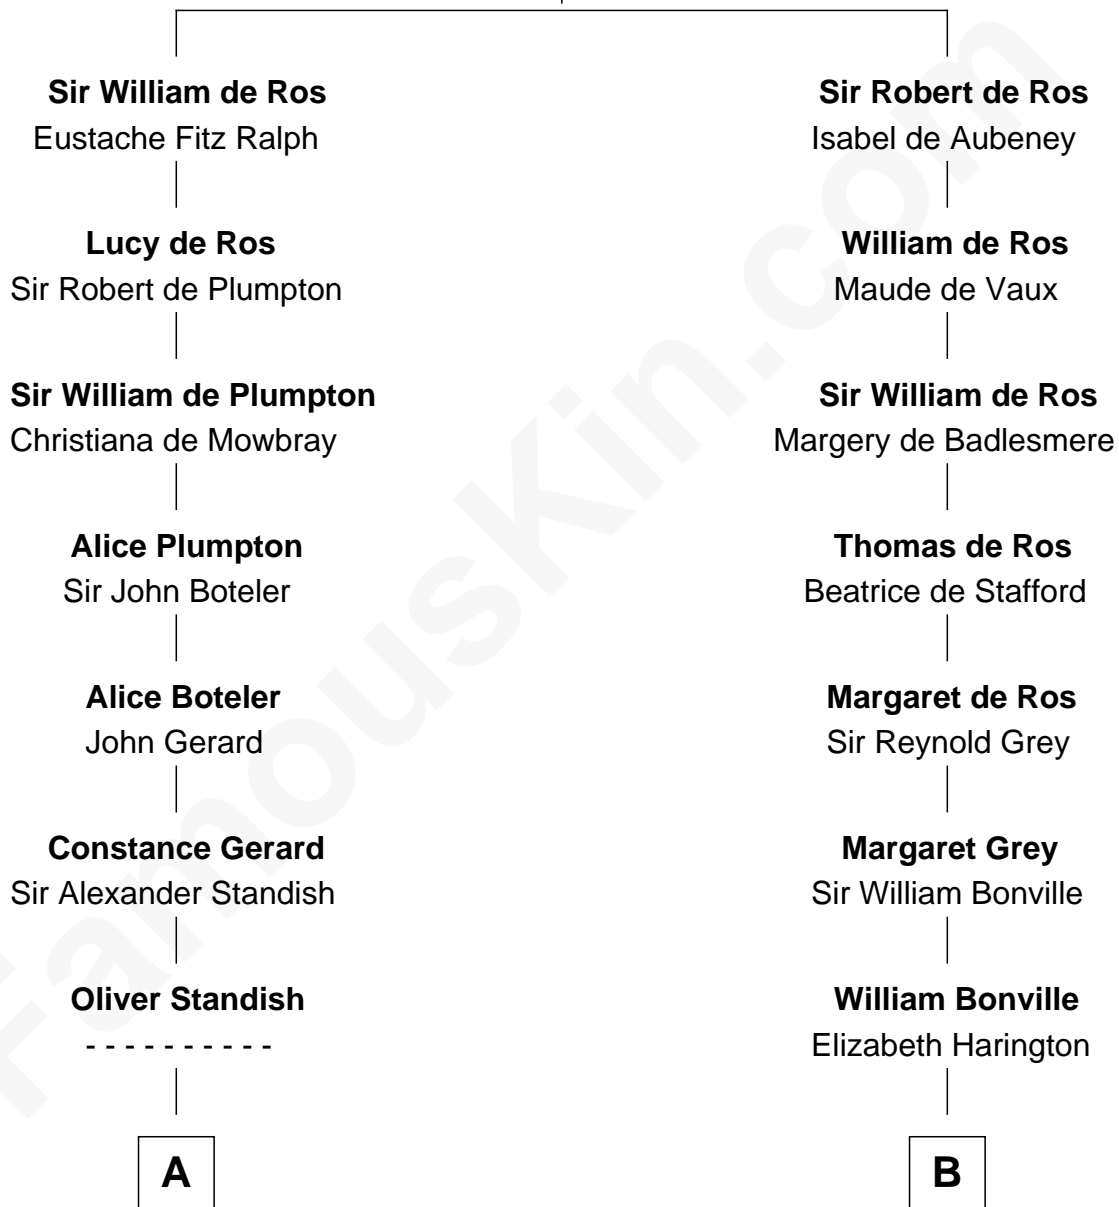

FamousKin.com Relationship Chart of

Alan Shepard

Mercury and Apollo Astronaut

21st cousin of

John Kerry

68th U.S. Secretary of State

Sir William de Ros

Lucy FitzPiers

Alan Bartlett Shepard

Alan Shepard

Mercury and Apollo Astronaut

D

Robert Charles Winthrop

Elizabeth Cabot Blanchard

Robert Charles Winthrop

Elizabeth Mason