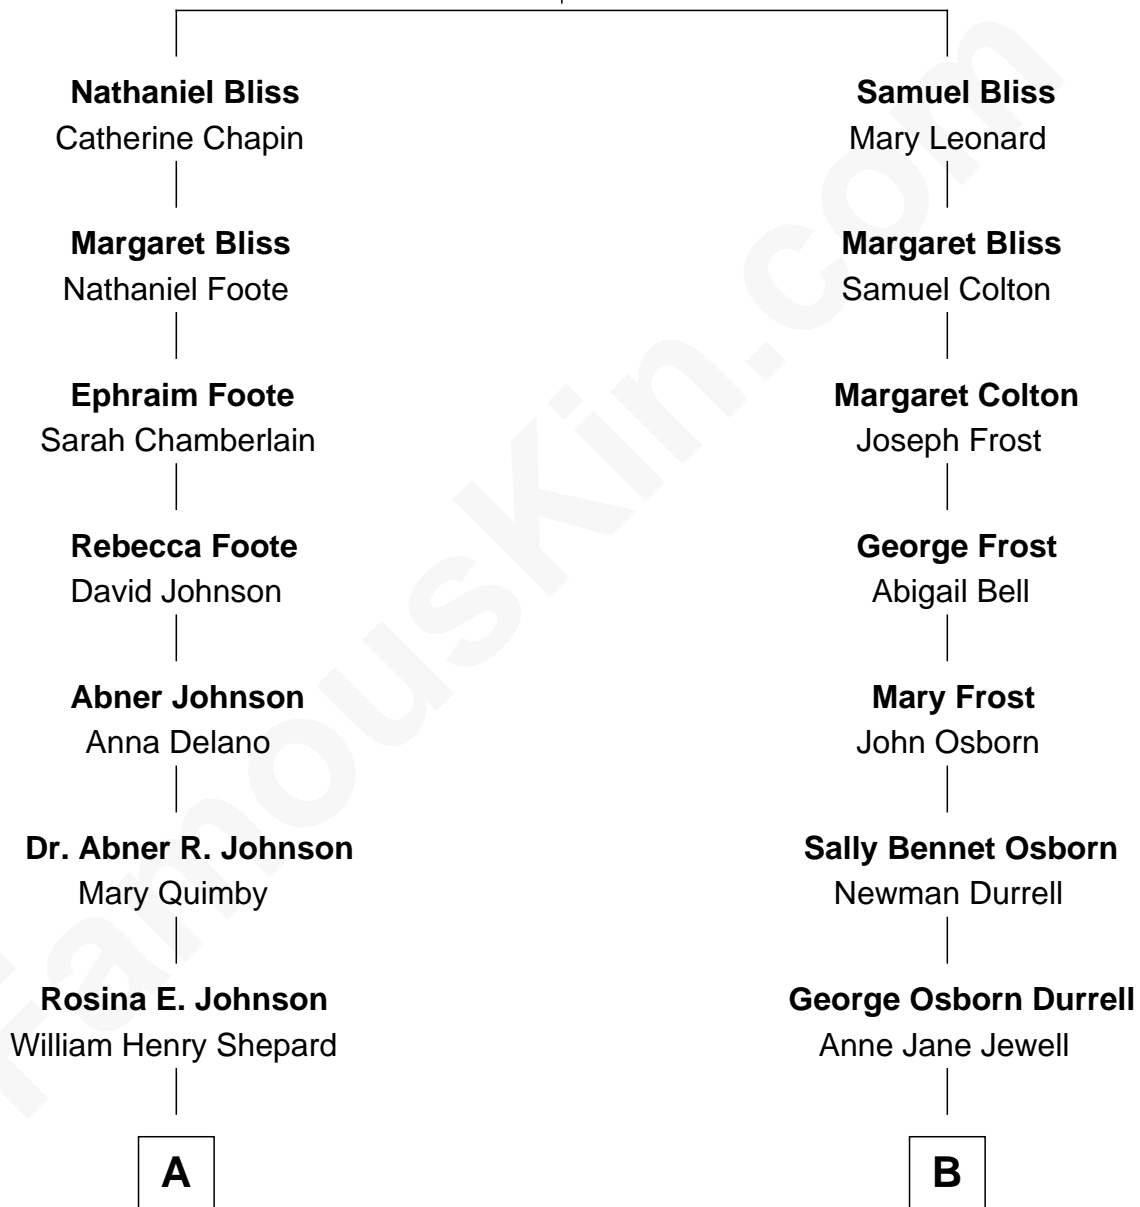

FamousKin.com Relationship Chart of

Alan Shepard

Mercury and Apollo Astronaut

9th cousin of

Lucille Ball

TV Actress - "I Love Lucy"

Thomas Bliss
Margaret Hulins

FamousKin.com