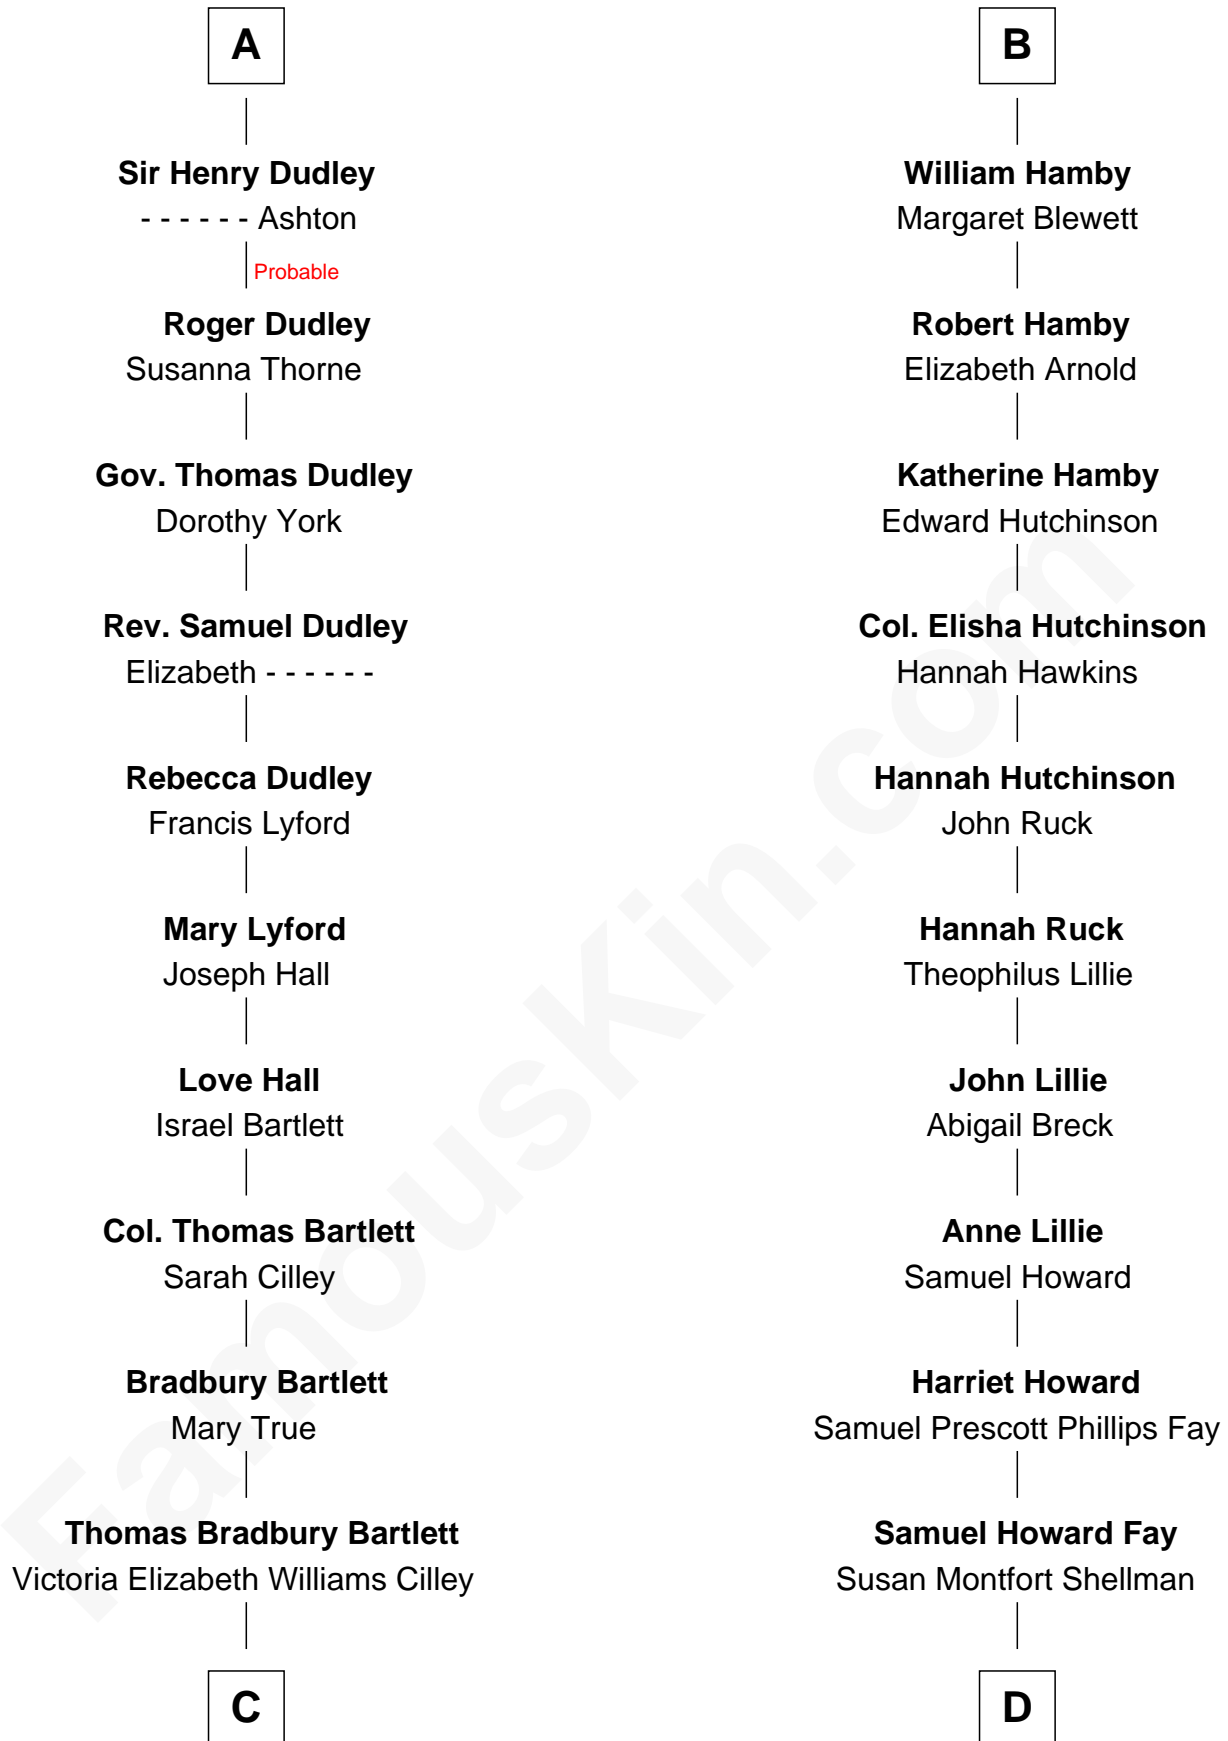

FamousKin.com Relationship Chart of

Alan Shepard

Mercury and Apollo Astronaut

19th cousin 2 times removed of

Jeb Bush

43rd Governor of Florida

Sir Philip le Despencer

Joan de Cobham

Sir Andrew Luttrell

Sir Andrew Luttrell

Joan Tailboys

Hawise Luttrell

Sir Godfrey Hilton

Sir Godfrey Hilton

Margery Willoughby

Elizabeth Hilton

Richard Thimbleby

Anne Thimbleby

John Booth

Eleanor Booth

Edward Hamby

B

C

Annie Elizabeth Bartlett
Frederick Johnson Shepard

Alan Bartlett Shepard
Pauline Renza Emerson

Alan Shepard
Mercury and Apollo Astronaut

D

Harriet Eleanor Fay
Rev. James Smith Bush

Samuel Prescott Bush
Flora Sheldon

Prescott Sheldon Bush
Dorothy Wear Walker