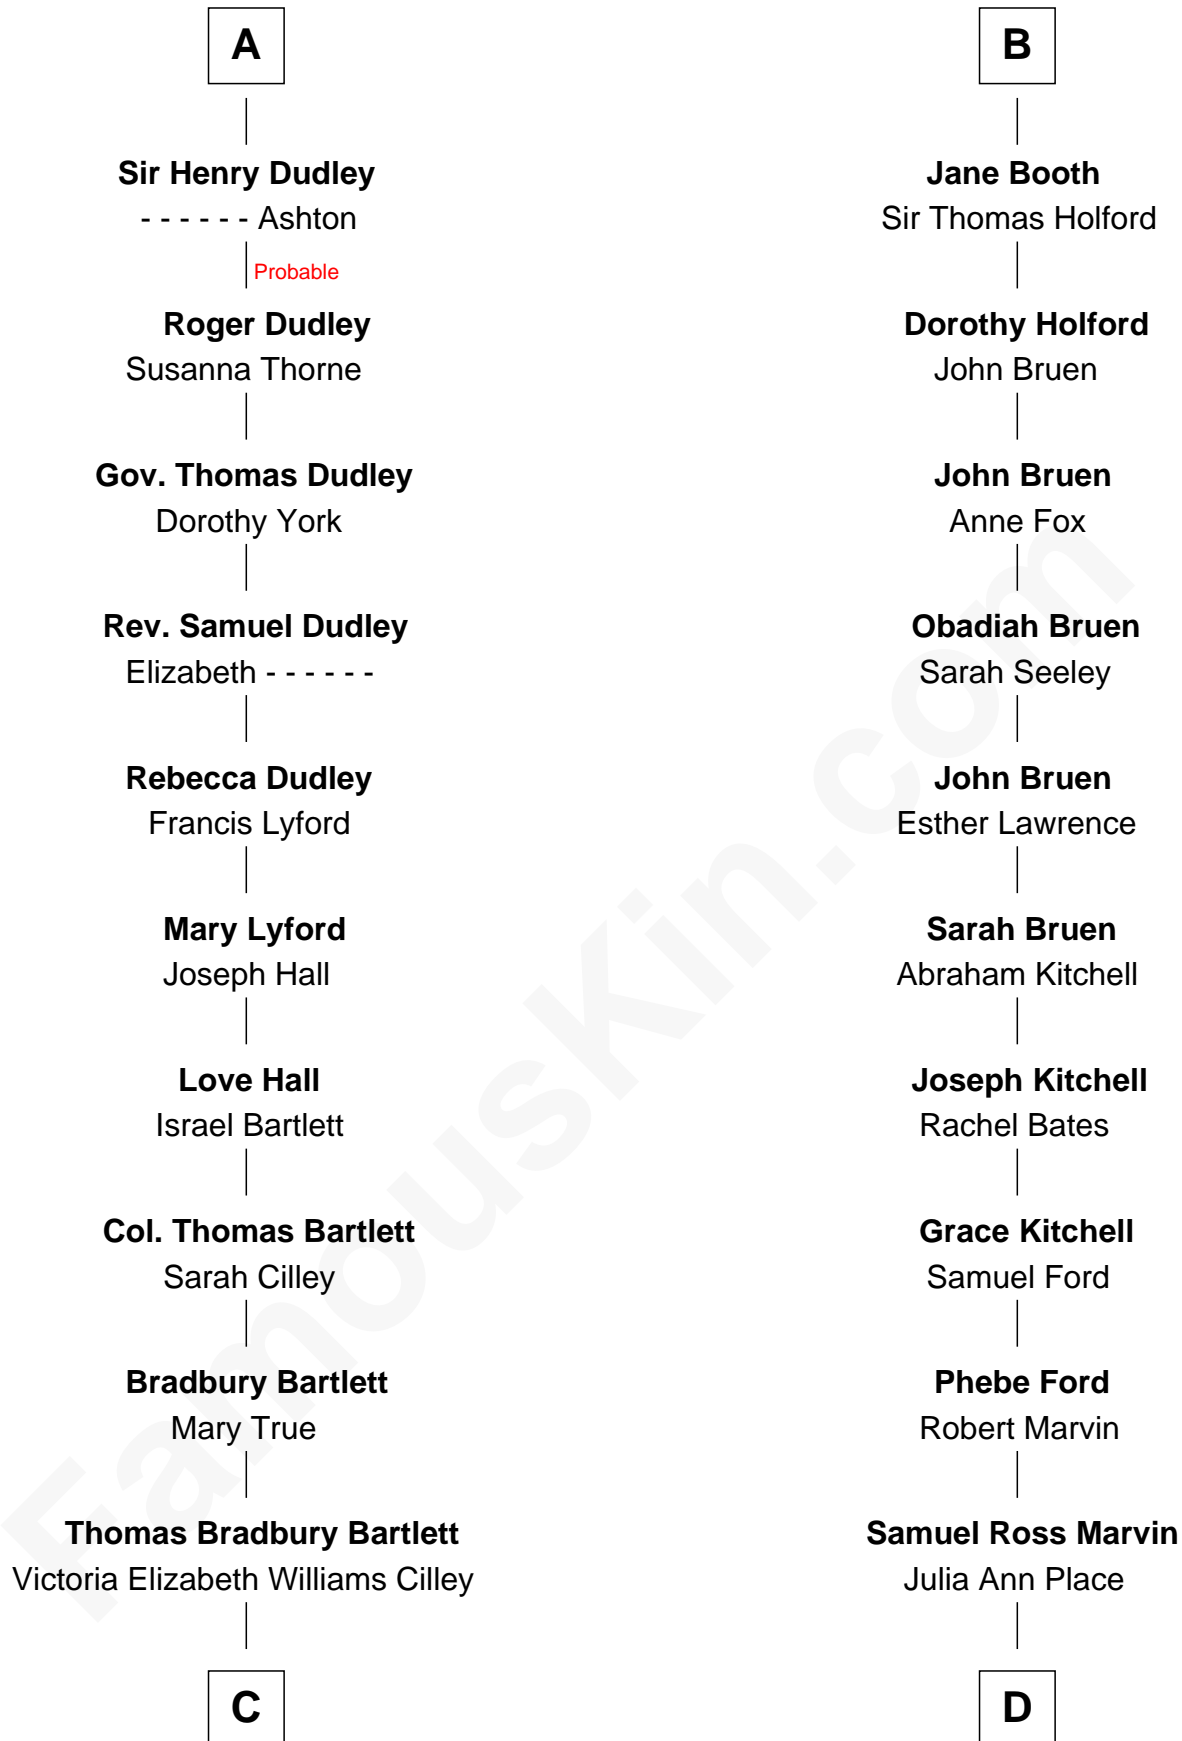

Sir Robert de Swinnerton

Margaret Grey

Sir William Bonville

Maud de Swinnerton

Sir John Savage

William Bonville

Elizabeth Harington

Margaret Savage

Katherine Montfort

Cecily Grey

Sir John Sutton

Sir William Booth

Ellen Montgomery

A

B

C

Annie Elizabeth Bartlett
Frederick Johnson Shepard

Alan Bartlett Shepard
Pauline Renza Emerson

Alan Shepard
Mercury and Apollo Astronaut

D

Jerome Place Marvin
Martha Ann Stokes

Mabel Marvin
Scott Pierce

Marvin Pierce
Pauline Robinson