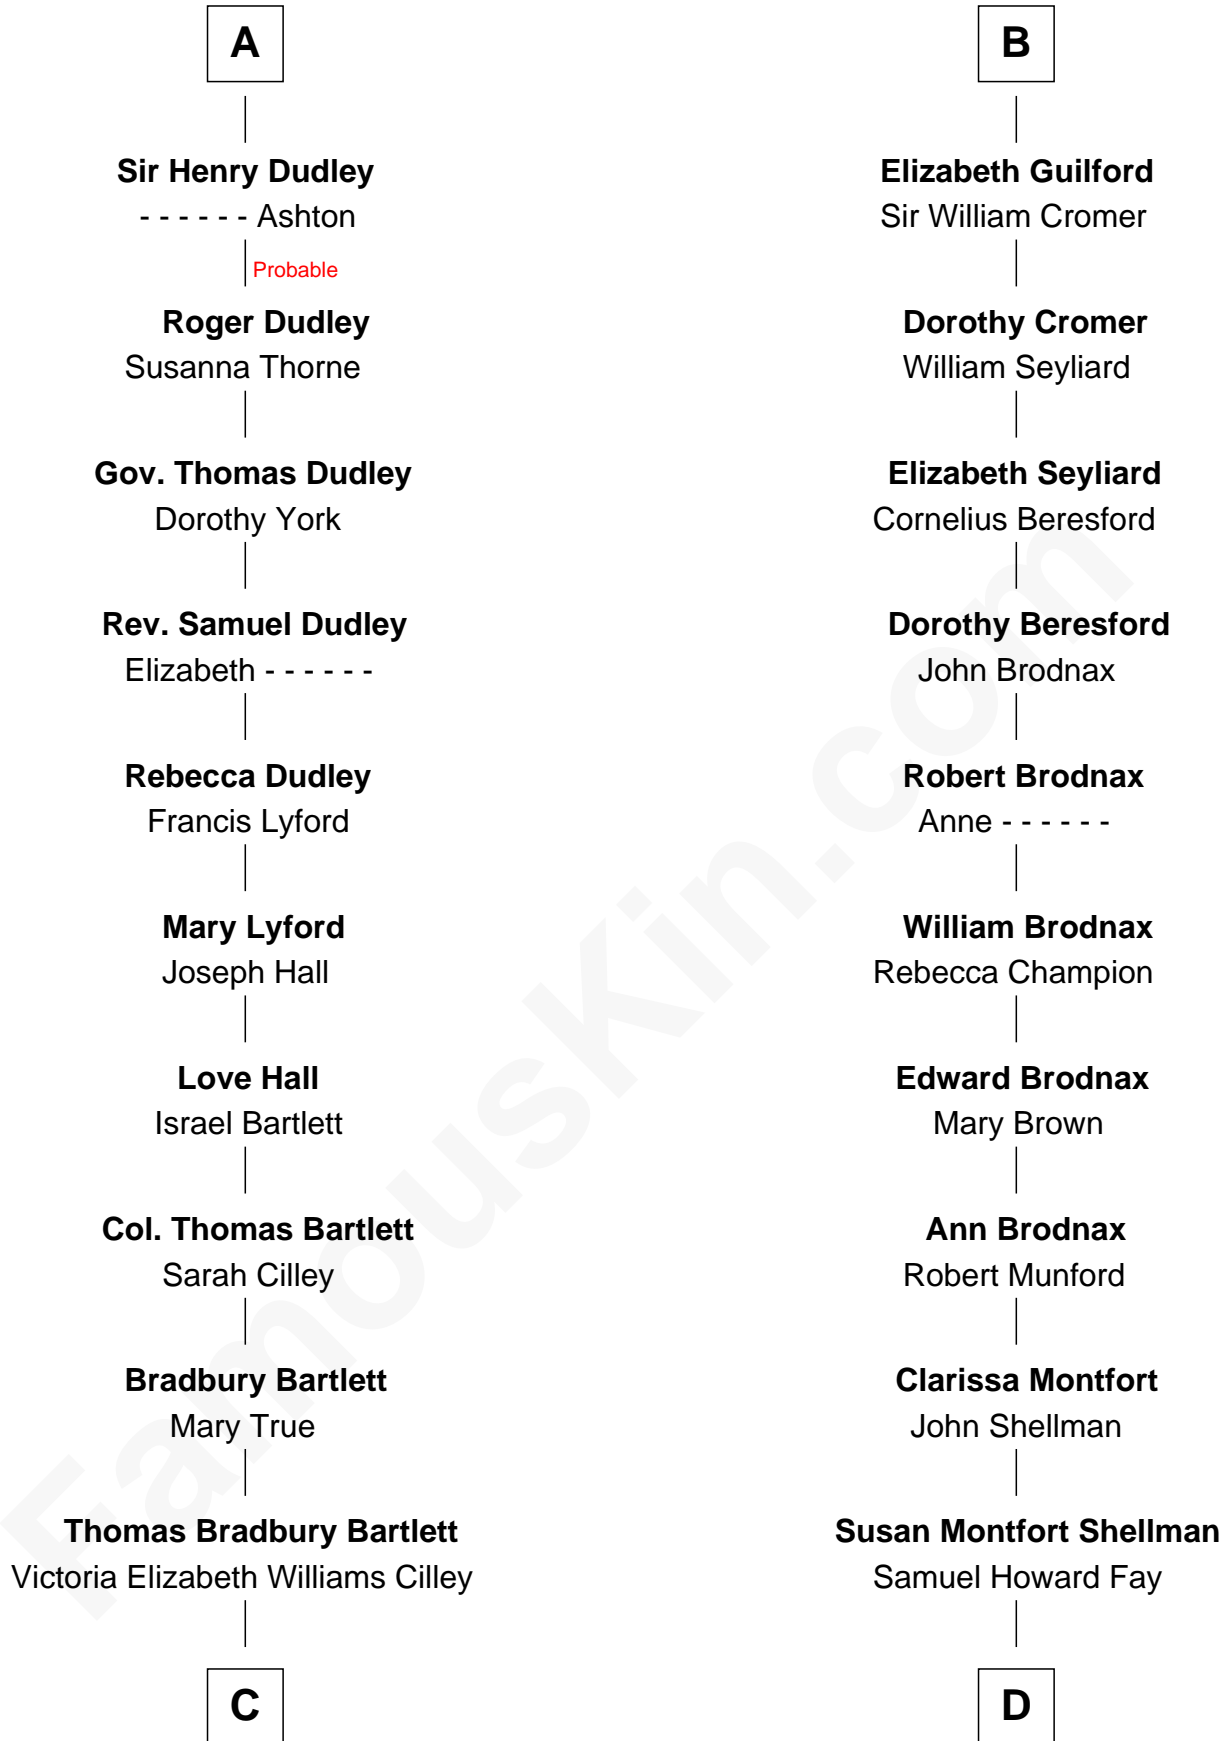

# FamousKin.com Relationship Chart of

**Alan Shepard**

*Mercury and Apollo Astronaut*

19th cousin 2 times removed of

**Jeb Bush**

*43rd Governor of Florida*

**Sir Robert de Holland**

Maude la Zouche

**C**

**Annie Elizabeth Bartlett**  
Frederick Johnson Shepard

**Alan Bartlett Shepard**  
Pauline Renza Emerson

**Alan Shepard**  
*Mercury and Apollo Astronaut*

**D**

**Harriet Eleanor Fay**  
Rev. James Smith Bush