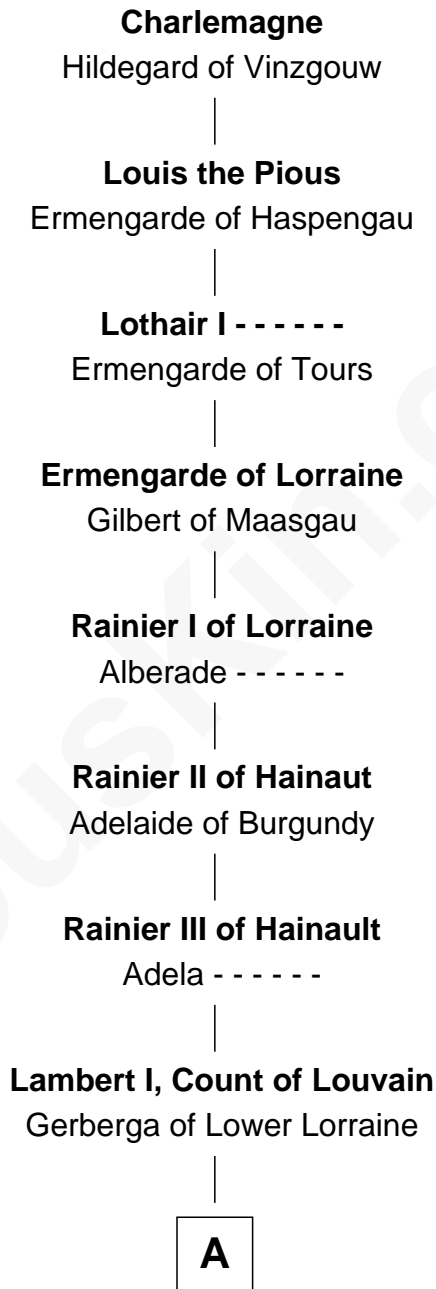

FamousKin.com Relationship Chart of

Alan Shepard

Mercury and Apollo Astronaut

33rd Great-grandson of

Charlemagne

King of the Franks

A

Lambert II, Count of Louvain

Oda of Lorraine

Henry II, Count of Louvain

Adela of Orthen

Gottfried I, Count of Louvain

Ide de Chiny

Alice of Louvain

William d'Aubenev

William d'Aubenev