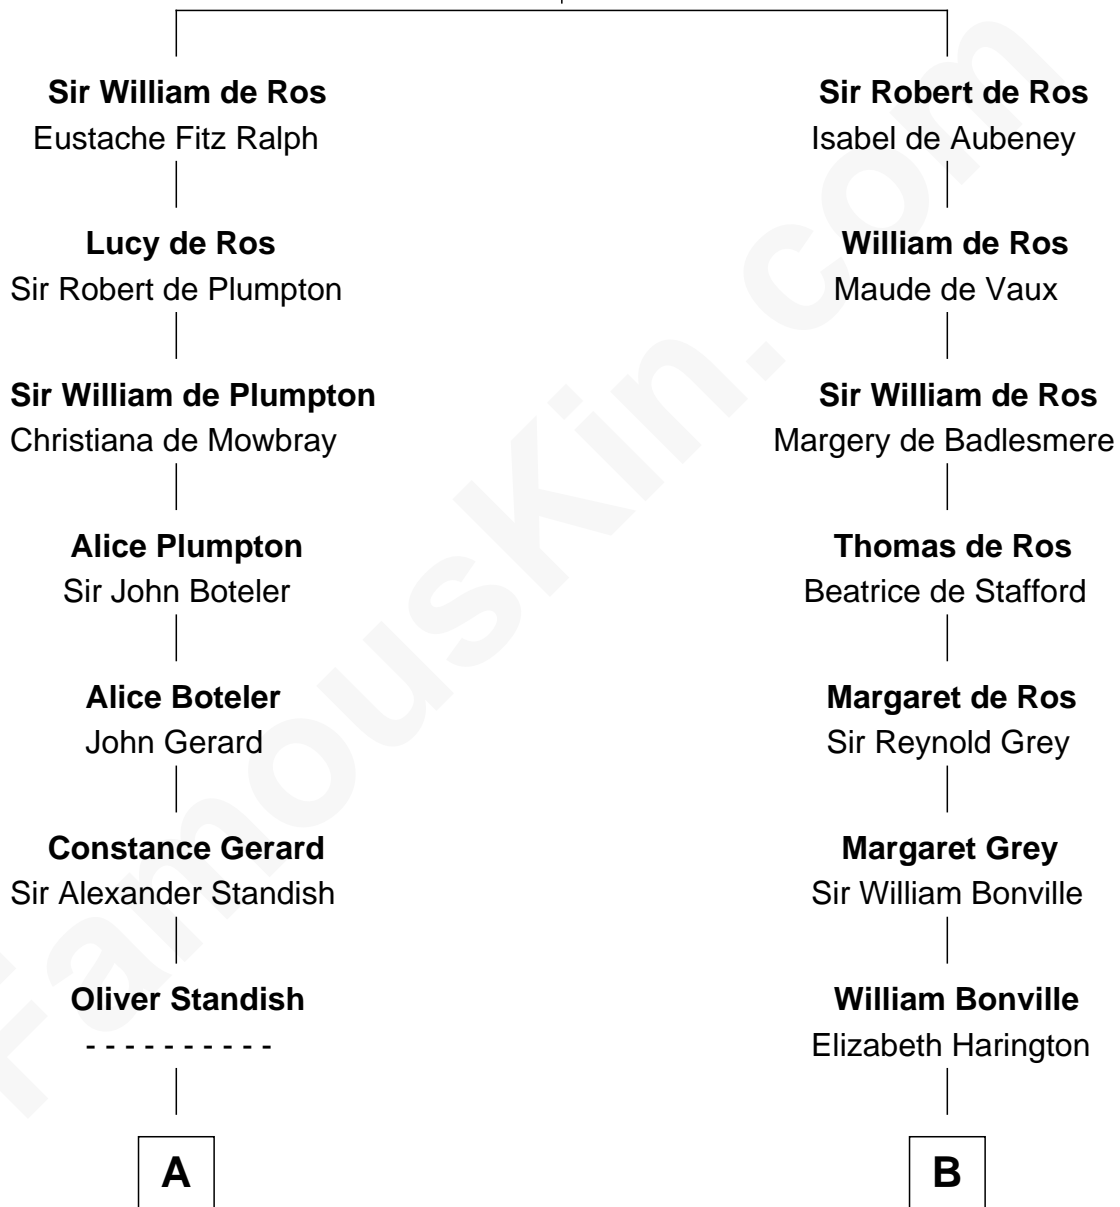

# FamousKin.com Relationship Chart of

**Alan Shepard**

*Mercury and Apollo Astronaut*

20th cousin 1 time removed of

**John Brown**

*American Abolitionist*

**Sir William de Ros**

Lucy FitzPiers

**C**

**Abraham Emerson**

Mary Benley Eaton

**Charles Stillman Emerson**

Hannah Maria Emmons

**Charles Stillman Emerson**

Belle Winslow

**Pauline Renza Emerson**

Alan Bartlett Shepard

**Alan Shepard**

*Mercury and Apollo Astronaut*

**D**

**Oliver Humphrey**

Sarah Garrett

**Ruth Humphrey**

Gideon Mills