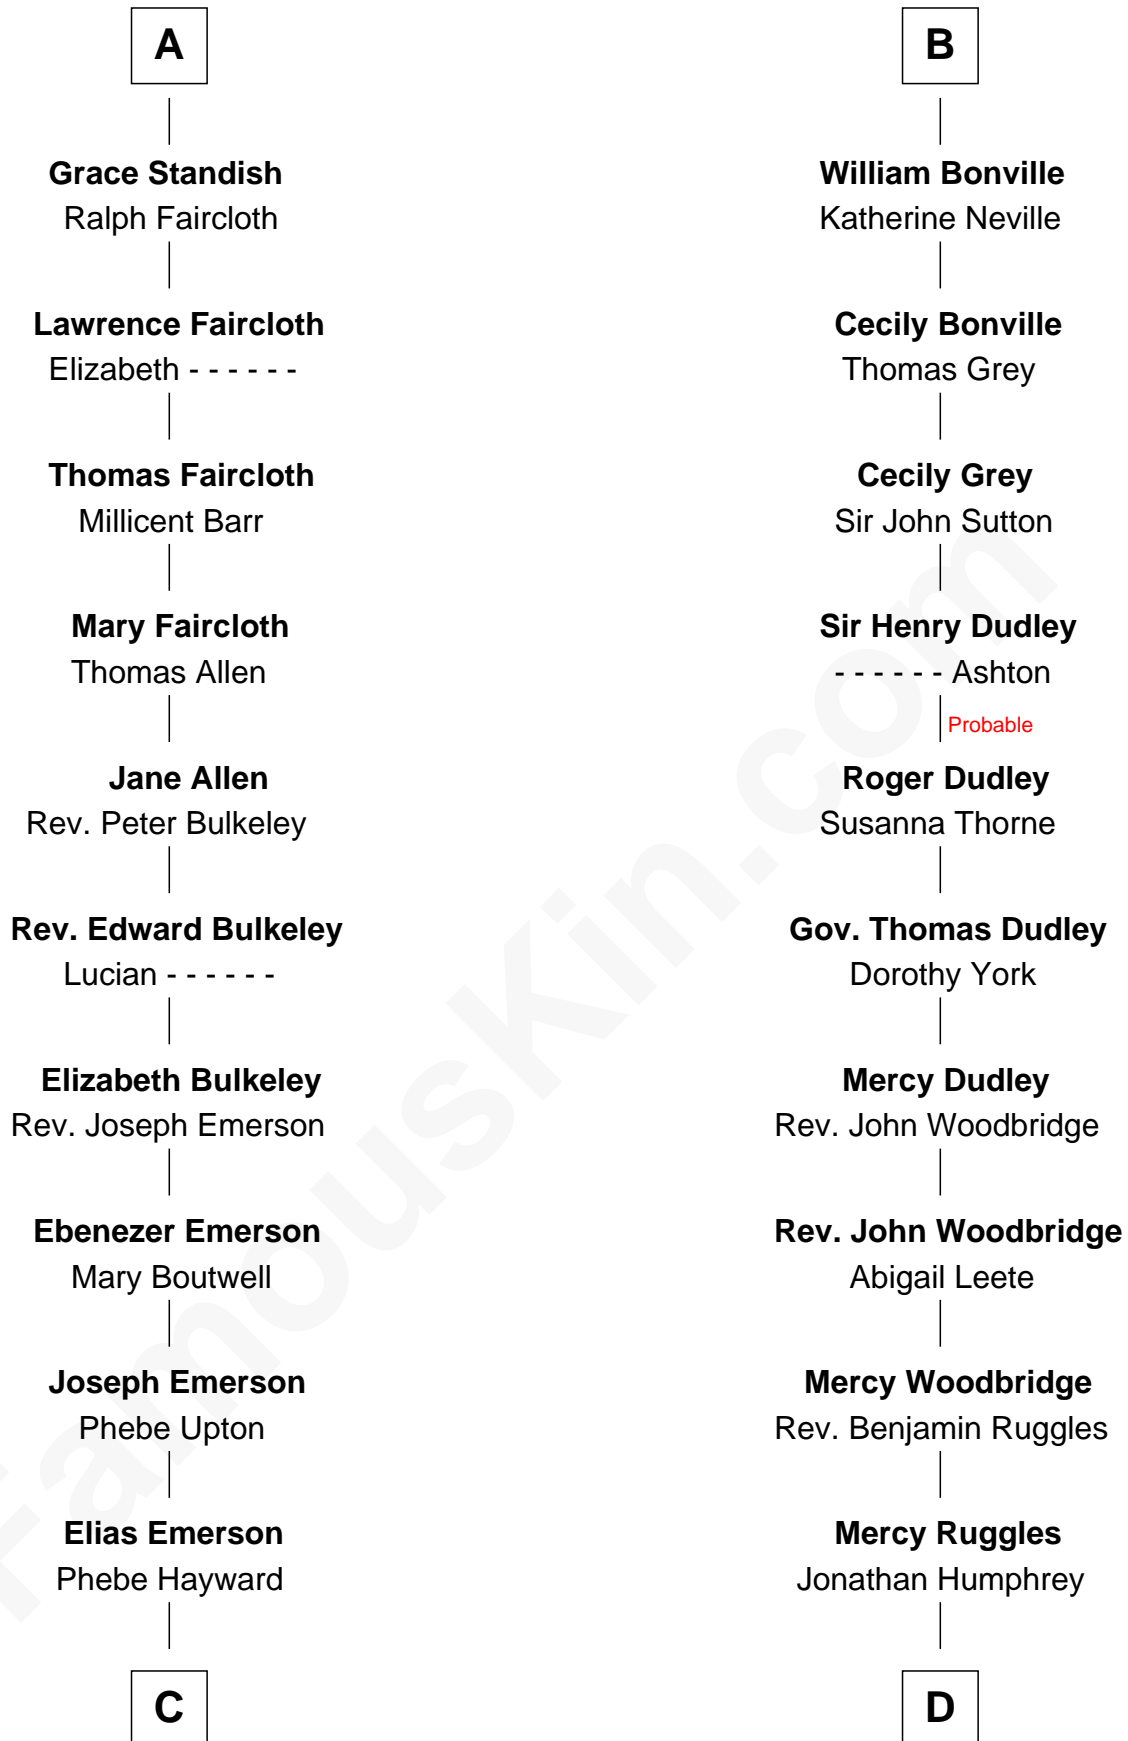

# FamousKin.com Relationship Chart of

**Alan Shepard**

*Mercury and Apollo Astronaut*

20th cousin 1 time removed of

**John Brown**

*American Abolitionist*

**Sir William de Ros**

Lucy FitzPiers

**C**

**Abraham Emerson**

Mary Benley Eaton

**Charles Stillman Emerson**

Hannah Maria Emmons

**Charles Stillman Emerson**

Belle Winslow

**Pauline Renza Emerson**

Alan Bartlett Shepard

**Alan Shepard**

*Mercury and Apollo Astronaut*

**D**

**Oliver Humphrey**

Sarah Garrett

**Ruth Humphrey**

Gideon Mills

**Ruth Mills**

Owen Brown

**John Brown**

*American Abolitionist*

FamousKin.com