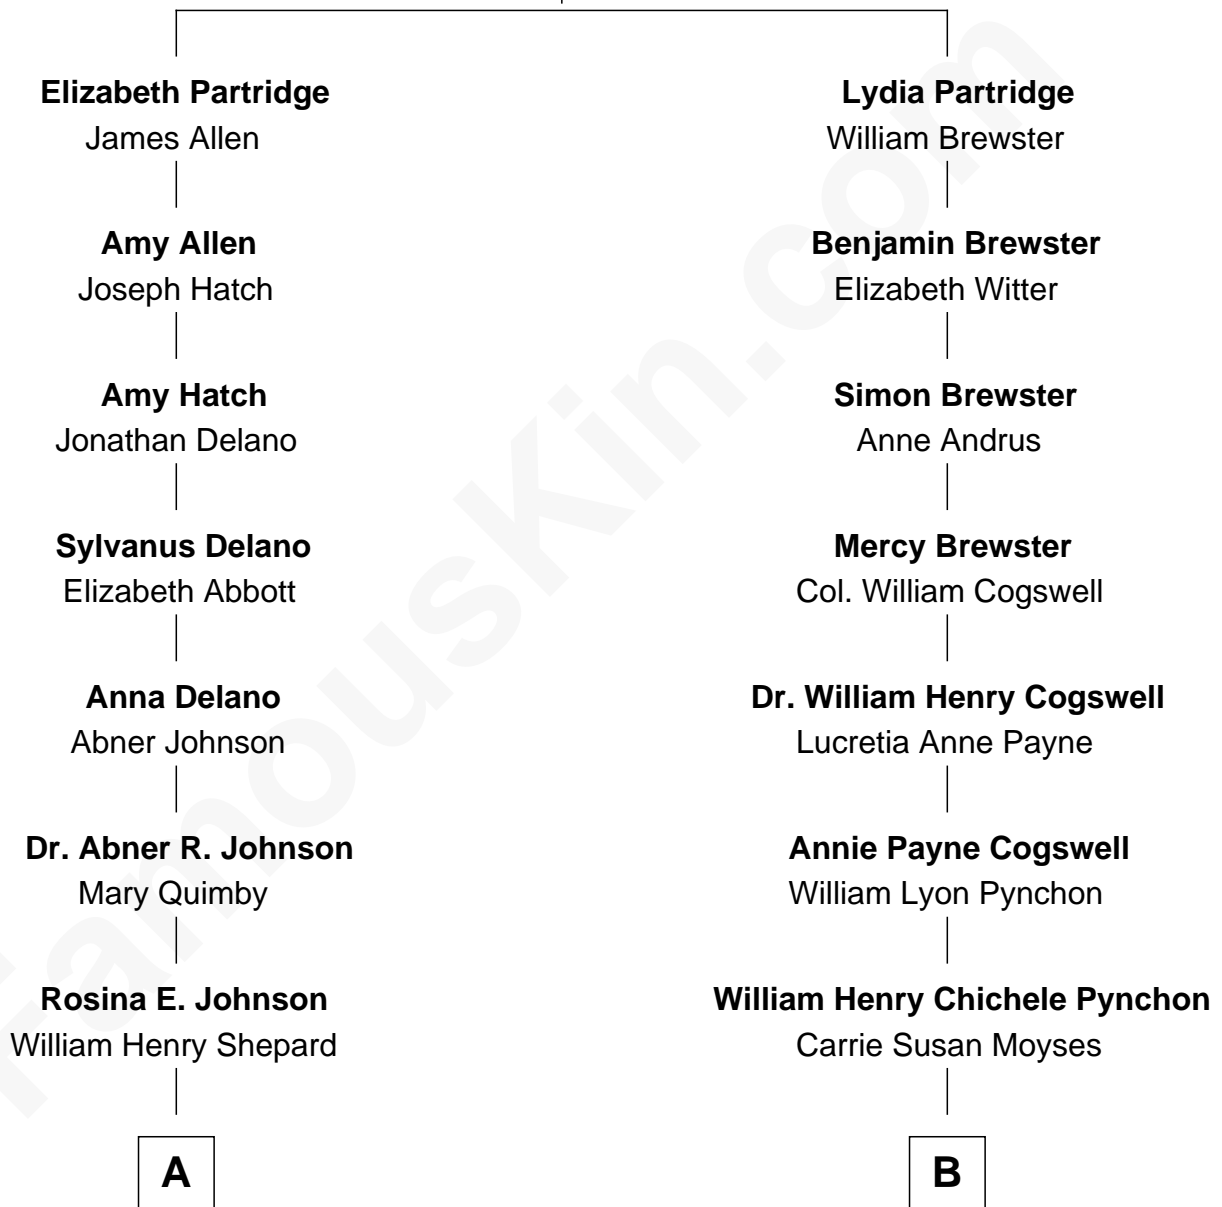

# FamousKin.com Relationship Chart of

**Alan Shepard**

*Mercury and Apollo Astronaut*

8th cousin 1 time removed of

**Thomas Pynchon**

*American Novelist*

**George Partridge**

Sarah Tracy

FamousKin.com