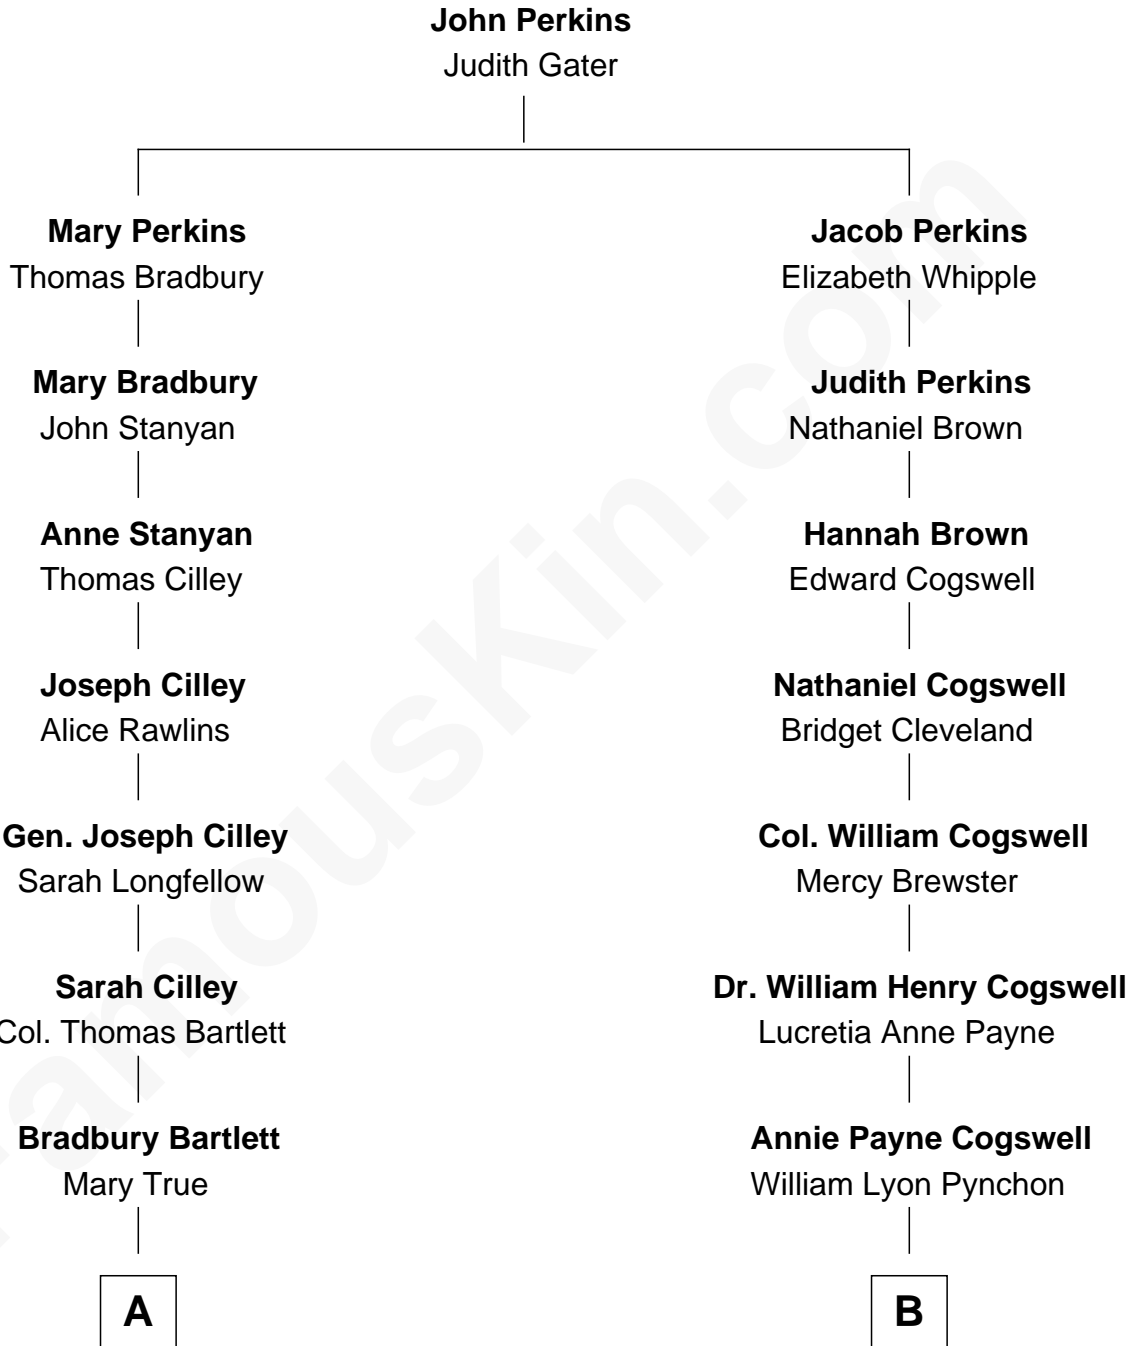

FamousKin.com Relationship Chart of

Alan Shepard

Mercury and Apollo Astronaut

9th cousin 1 time removed of

Thomas Pynchon

American Novelist

A

Thomas Bradbury Bartlett
Victoria Elizabeth Williams Cilley

Annie Elizabeth Bartlett
Frederick Johnson Shepard

Alan Bartlett Shepard
Pauline Renza Emerson

Alan Shepard
Mercury and Apollo Astronaut

B

William Henry Chichele Pynchon
Carrie Susan Moyses

Thomas Ruggles Pynchon
Catherine Frances Bennett