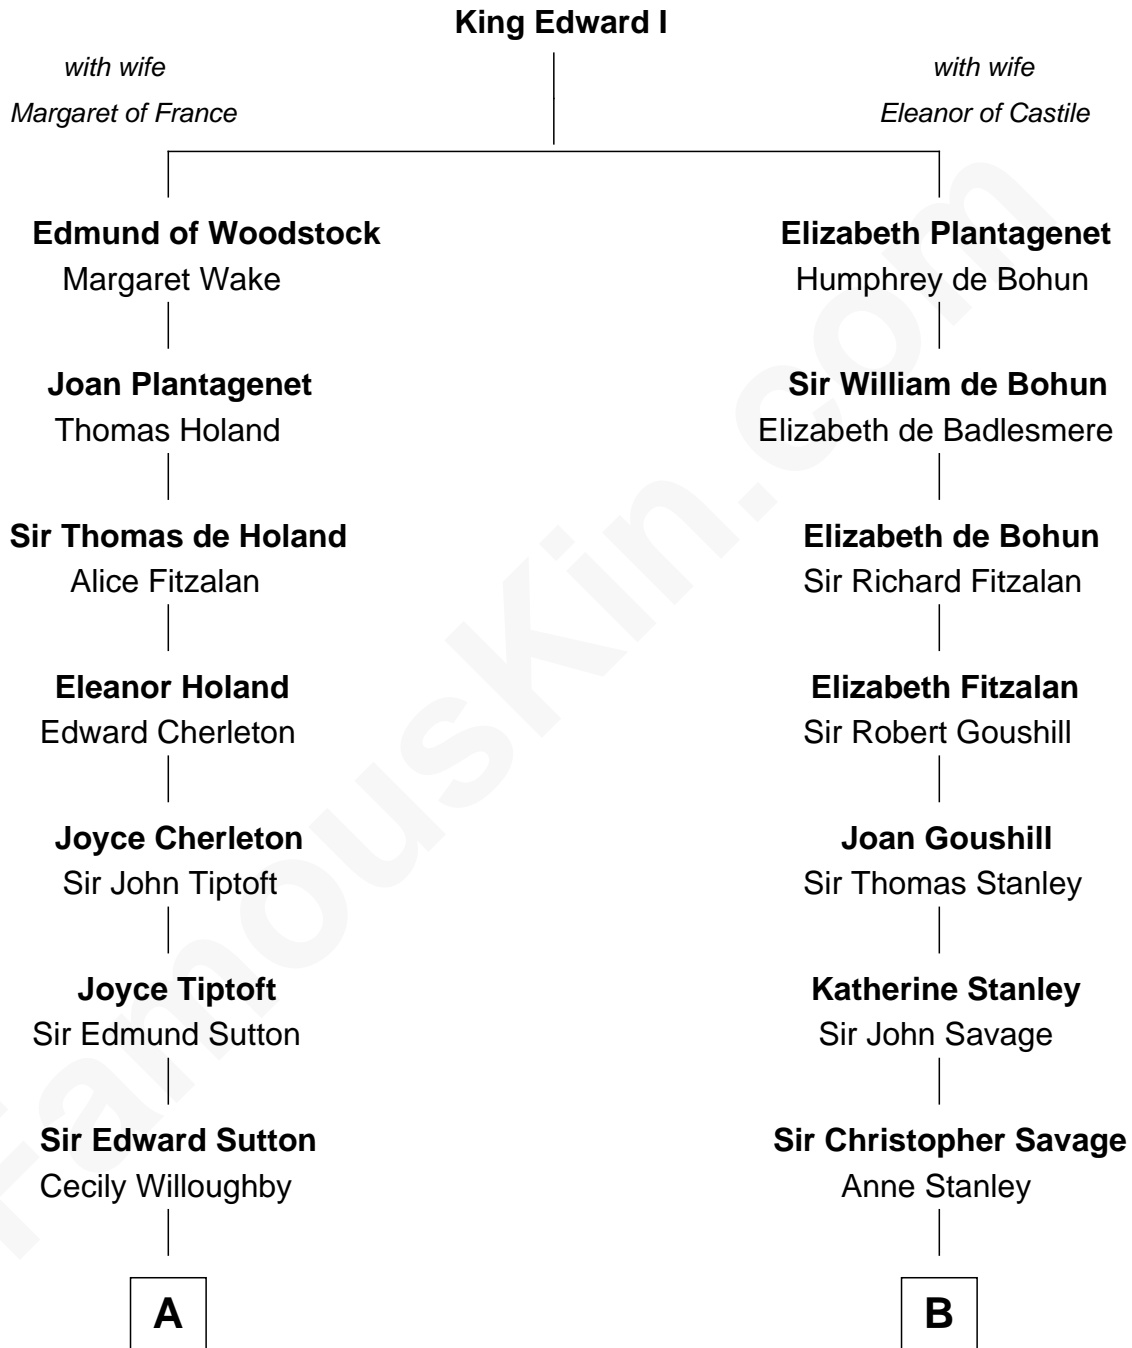

FamousKin.com Relationship Chart of

Alan Shepard

Mercury and Apollo Astronaut

20th cousin of

Thomas Pynchon

American Novelist

C

Thomas Bradbury Bartlett
Victoria Elizabeth Williams Cilley

Annie Elizabeth Bartlett
Frederick Johnson Shepard

Alan Bartlett Shepard
Pauline Renza Emerson

Alan Shepard
Mercury and Apollo Astronaut

D

William Lyon Pynchon
Annie Payne Cogswell

William Henry Chichele Pynchon
Carrie Susan Moyses