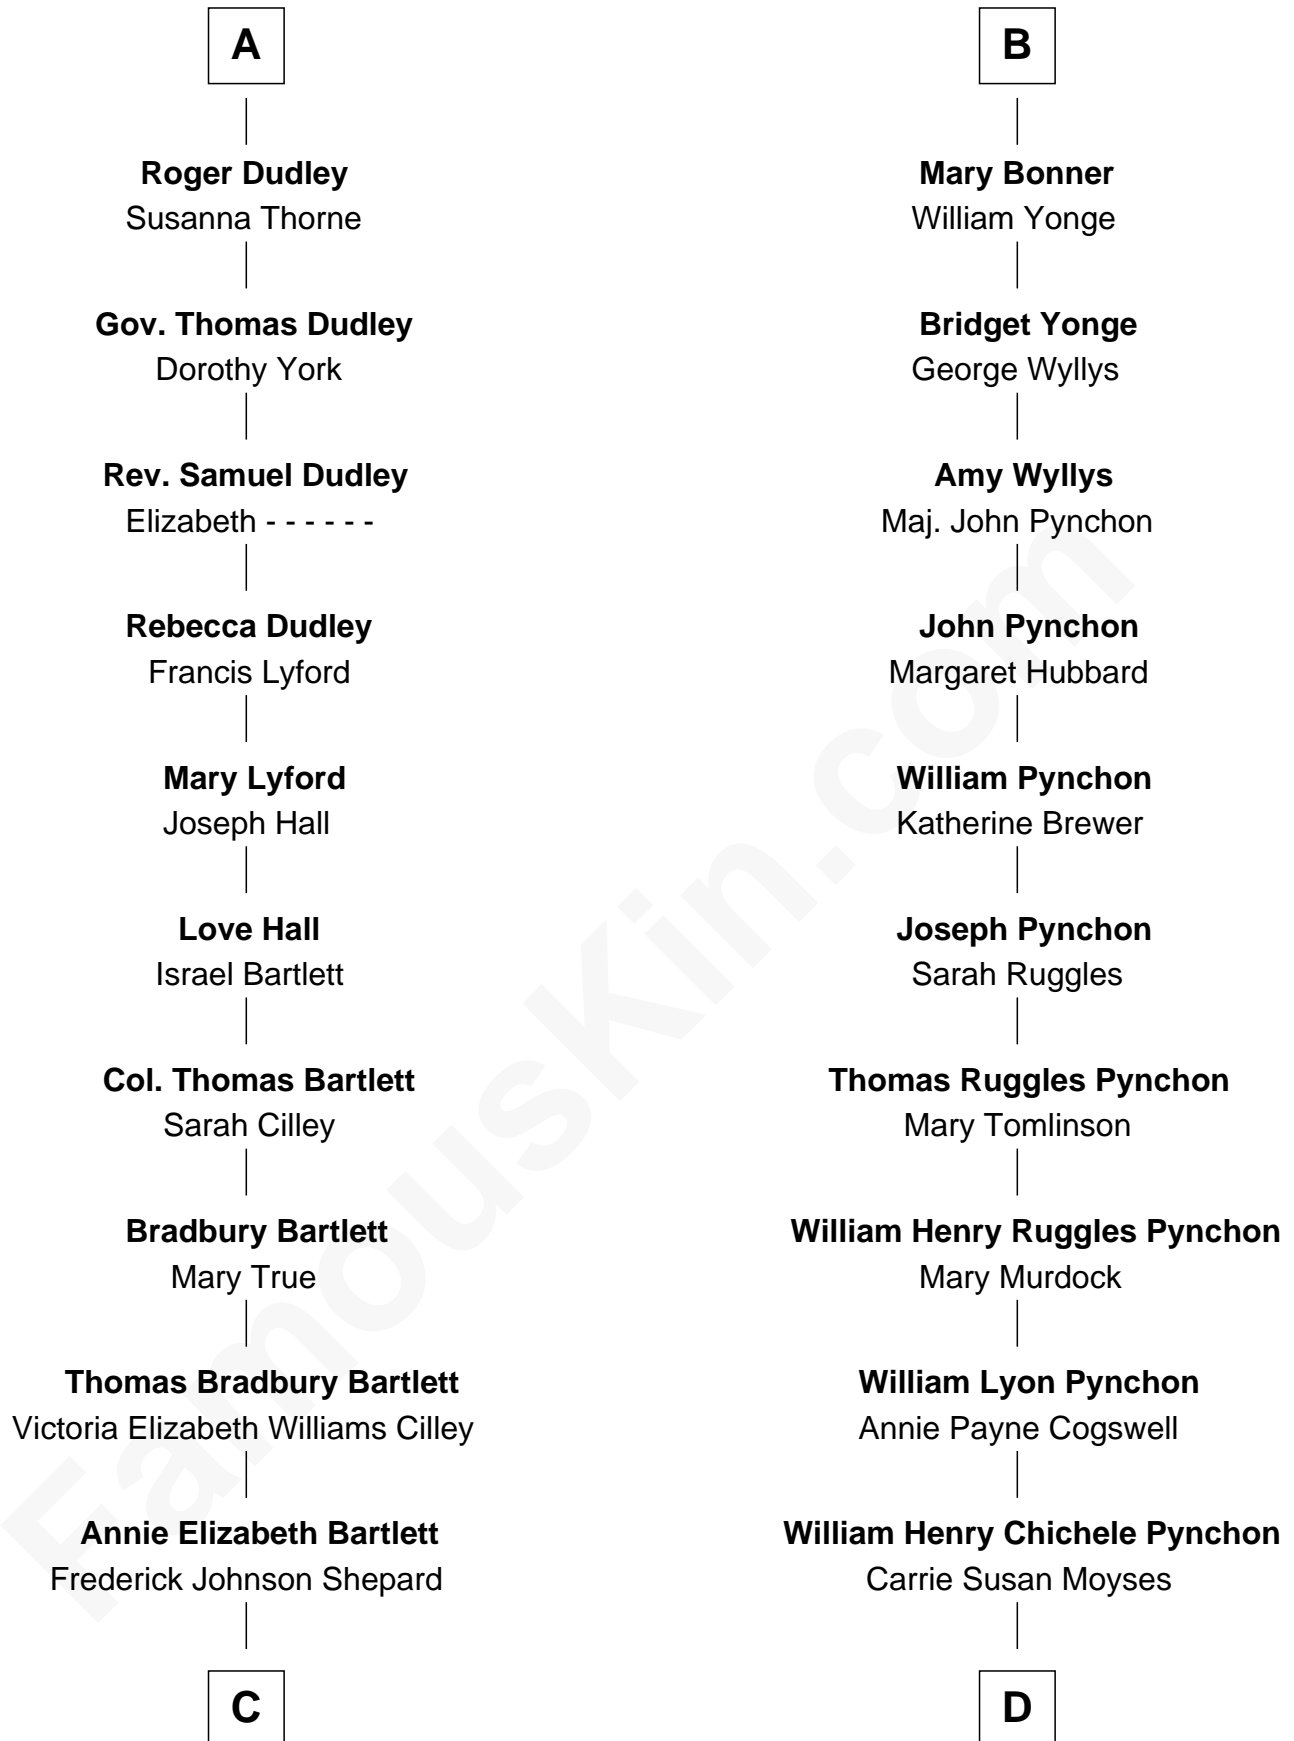

FamousKin.com Relationship Chart of

Alan Shepard

Mercury and Apollo Astronaut

18th cousin of

Thomas Pynchon

American Novelist

C

Alan Bartlett Shepard
Pauline Renza Emerson

Alan Shepard
Mercury and Apollo Astronaut

D

Thomas Ruggles Pynchon
Catherine Frances Bennett

Thomas Pynchon
Novelist

FamousKin.com