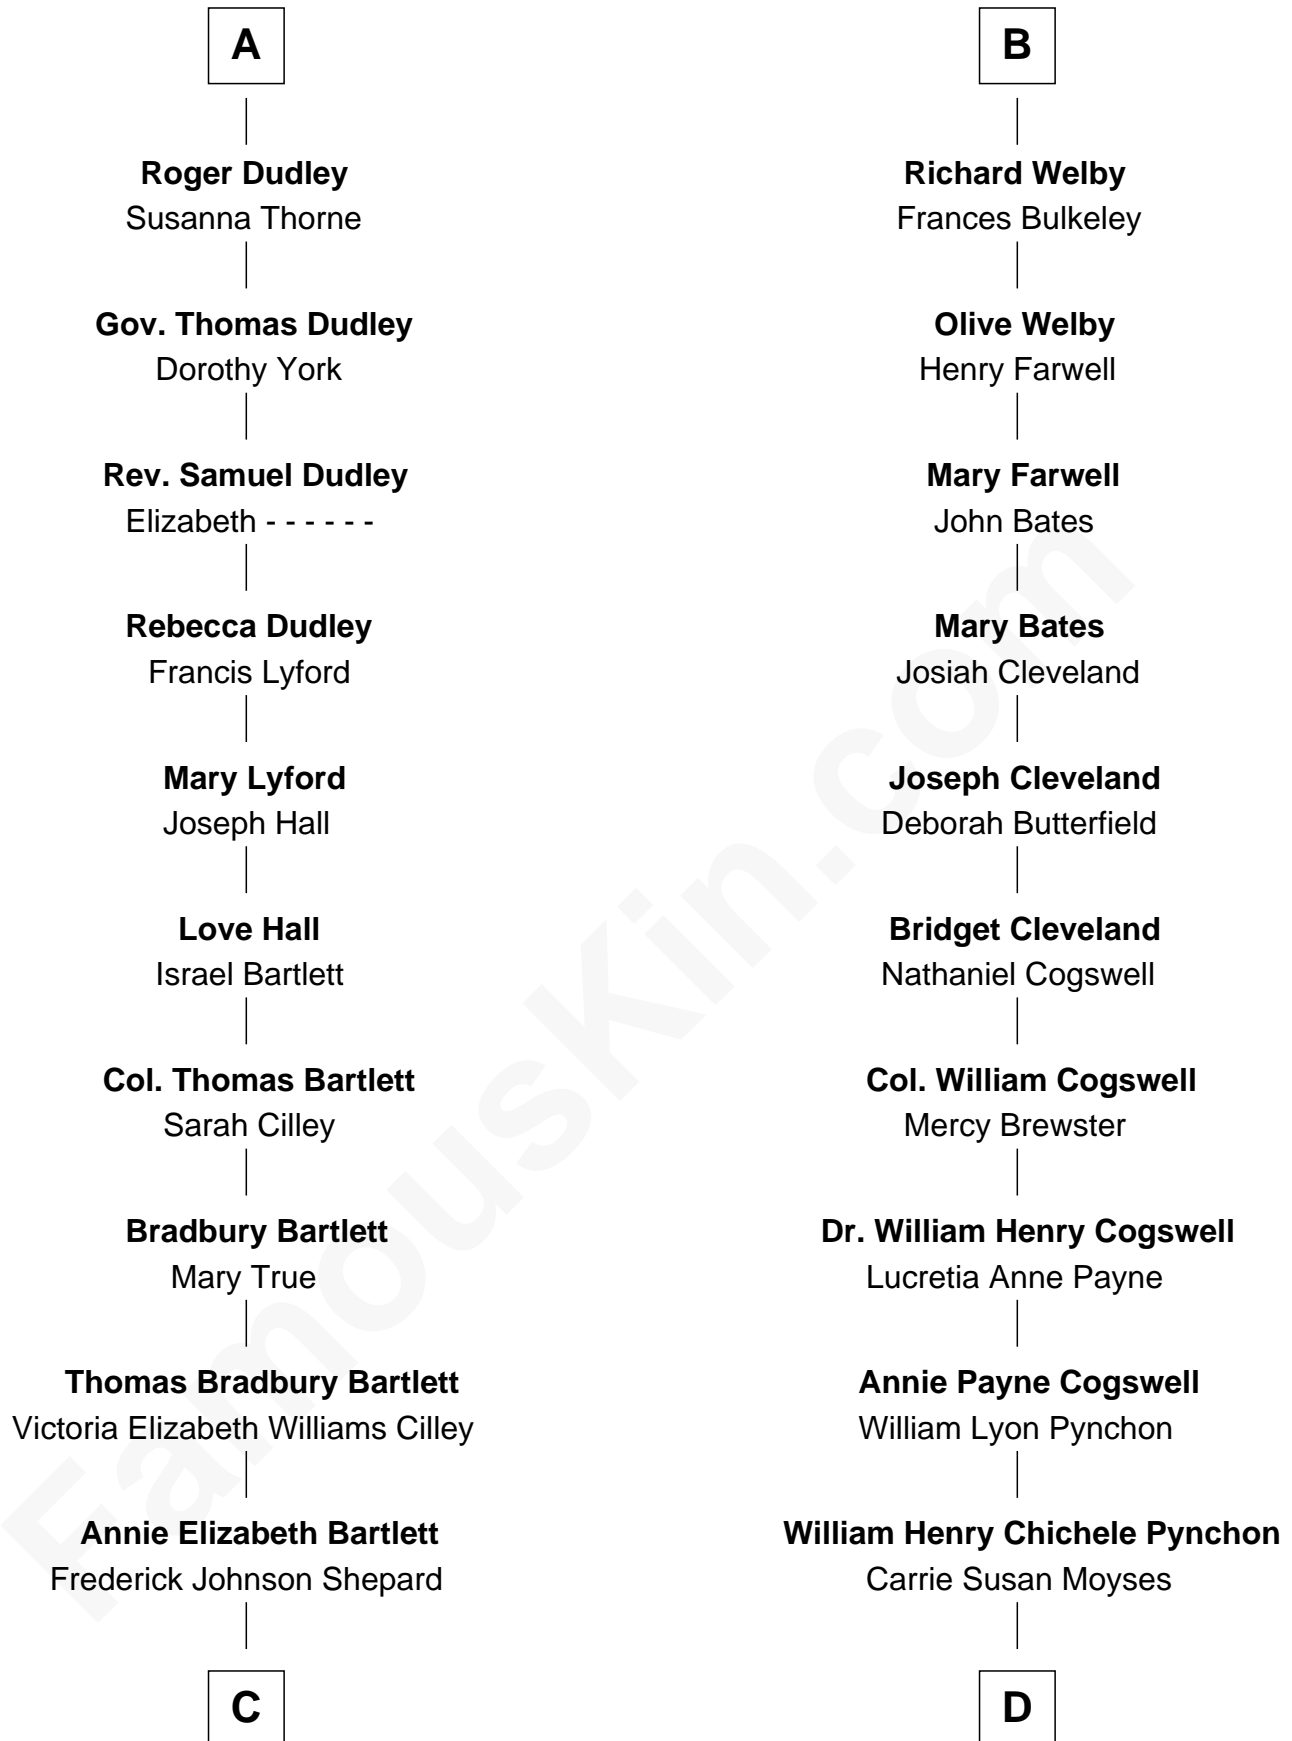

FamousKin.com Relationship Chart of

Alan Shepard

Mercury and Apollo Astronaut

18th cousin of

Thomas Pynchon

American Novelist

Sir Philip le Despencer

Elizabeth - - - - -

Alice le Despenser

Sir John Sutton

Sir John Sutton

Constance Blount

Sir John Sutton

Elizabeth Berkeley

Sir Edmund Sutton

Joyce Tiptoft

Sir Robert Tyrwhit

Maud Talboys

Katharine Tyrwhit

Sir Richard Thimbleby

Elizabeth Thimbleby

Thomas Welby

B

C

Alan Bartlett Shepard
Pauline Renza Emerson

Alan Shepard
Mercury and Apollo Astronaut

D

Thomas Ruggles Pynchon
Catherine Frances Bennett

Thomas Pynchon
Novelist

FamousKin.com