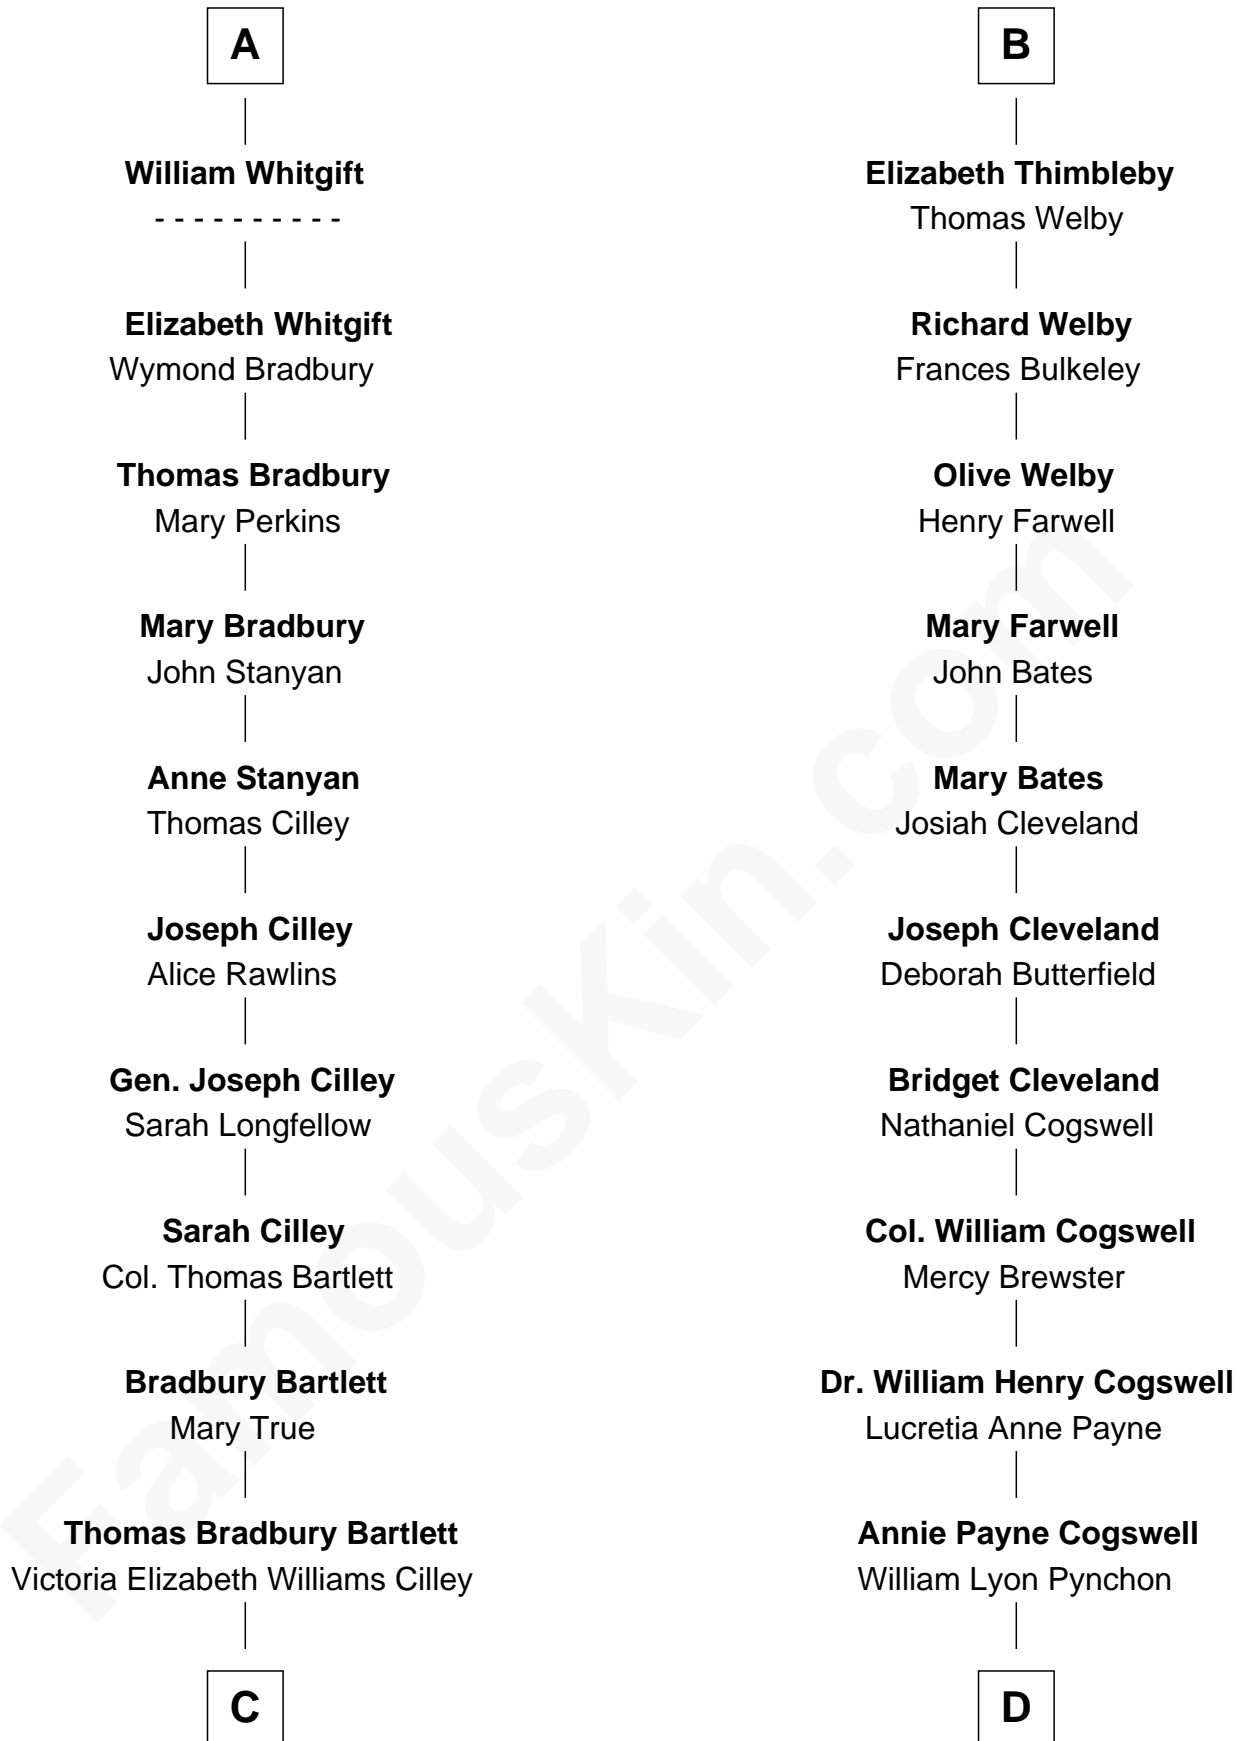

FamousKin.com Relationship Chart of

Alan Shepard

Mercury and Apollo Astronaut

19th cousin of

Thomas Pynchon

American Novelist

John de Mowbray
Elizabeth de Segrave

Eleanor de Mowbray

Maud Grey

Sir Robert Ogle

Anne Ogle

Sir William Heron

Elizabeth Heron

Sir John Heron

Elizabeth Heron

Sir Robert Talboys

Maud Talboys

Sir Robert Tyrwhit

Katharine Tyrwhit

Sir Richard Thimbleby

B

C

Annie Elizabeth Bartlett
Frederick Johnson Shepard

Alan Bartlett Shepard
Pauline Renza Emerson