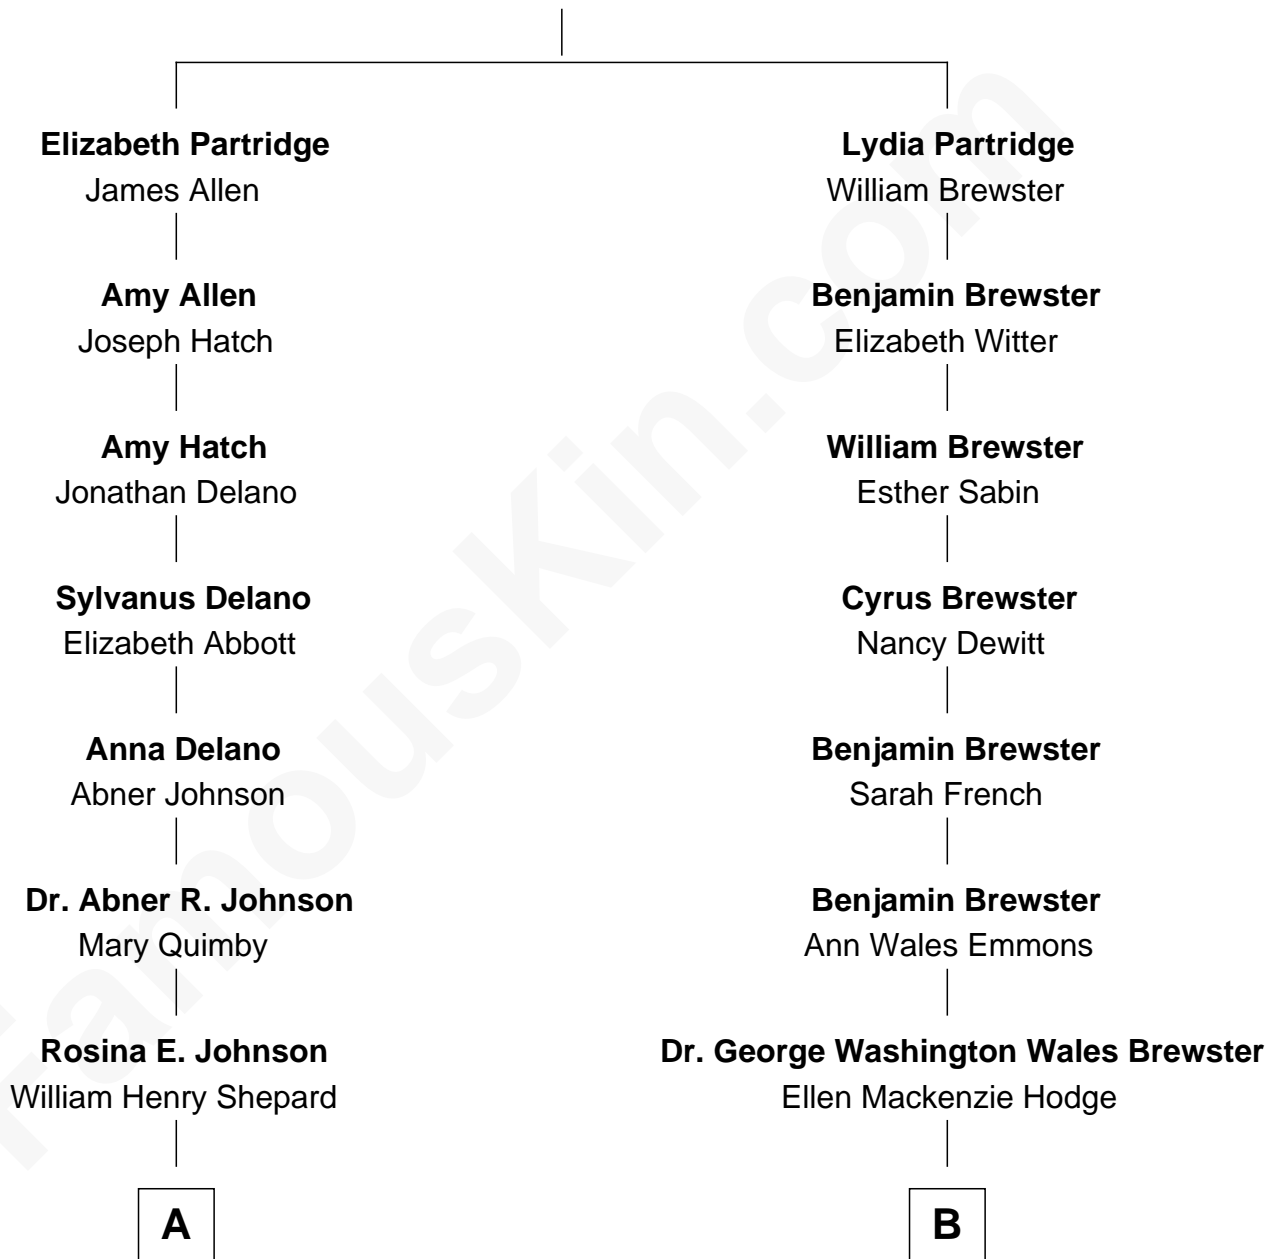

# FamousKin.com Relationship Chart of

**Alan Shepard**

*Mercury and Apollo Astronaut*

9th cousin of

**Paget Brewster**

*TV Actress*

**George Partridge**

Sarah Tracy

FamousKin.com