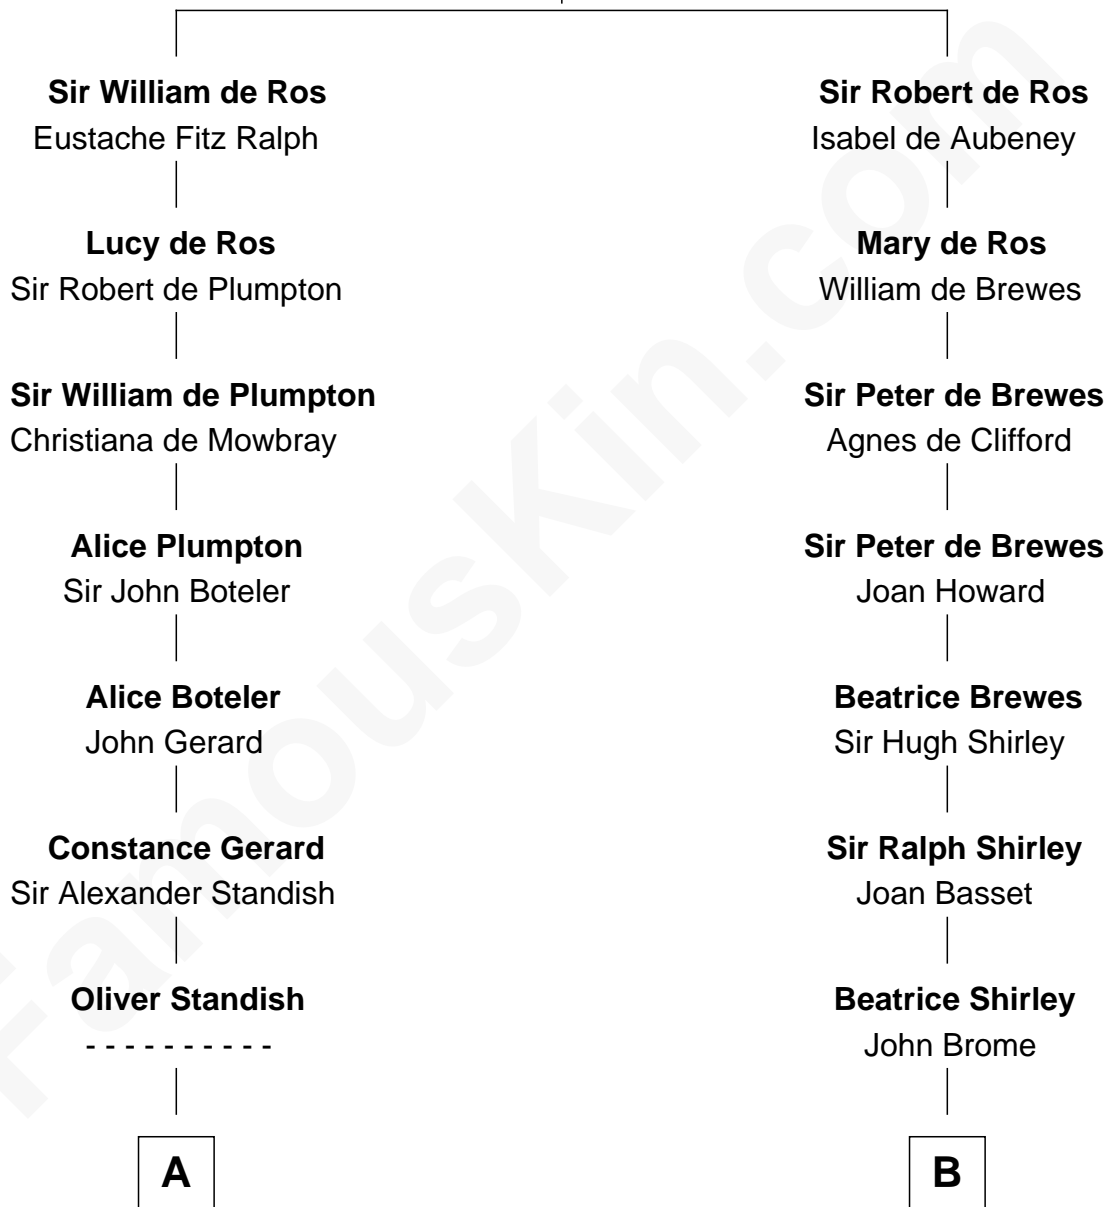

FamousKin.com Relationship Chart of

Alan Shepard

Mercury and Apollo Astronaut

19th cousin 2 times removed of

James Sherman

27th U.S. Vice-President

Sir William de Ros

Lucy FitzPiers