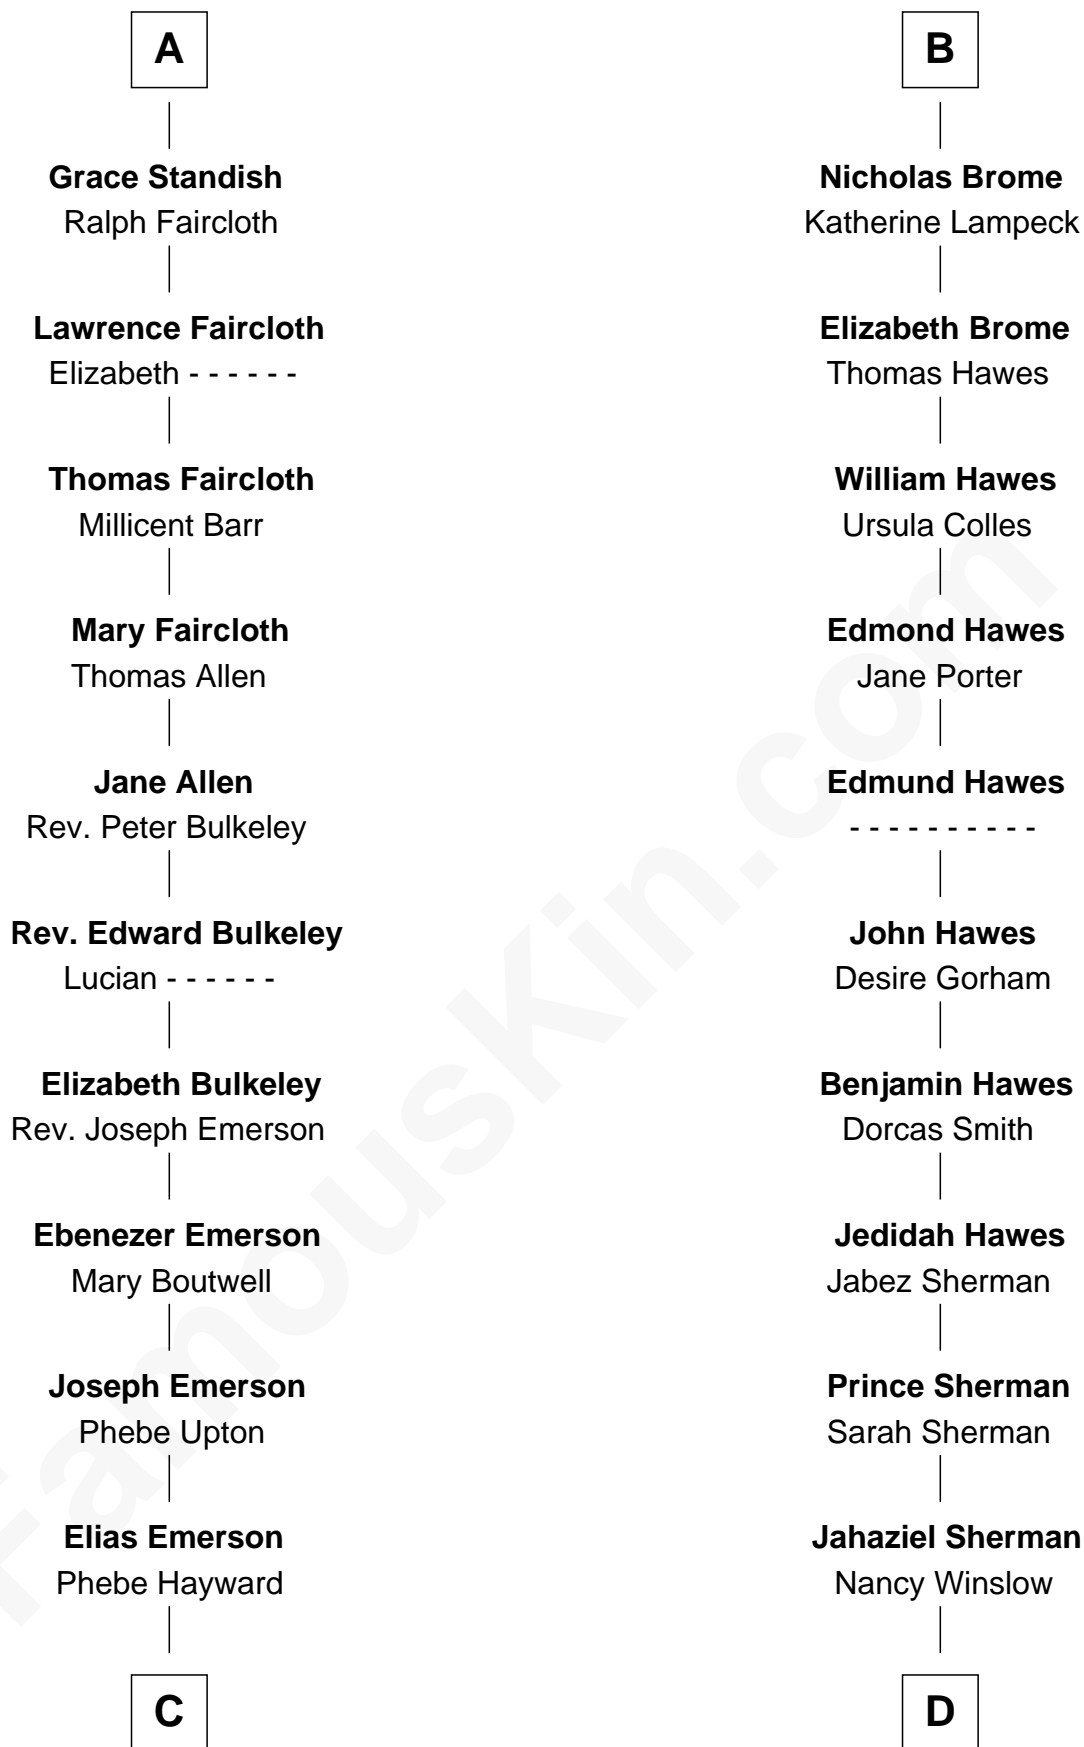

FamousKin.com Relationship Chart of

Alan Shepard

Mercury and Apollo Astronaut

19th cousin 2 times removed of

James Sherman

27th U.S. Vice-President

Sir William de Ros

Lucy FitzPiers

C

Abraham Emerson

Mary Benley Eaton

Charles Stillman Emerson

Hannah Maria Emmons

Charles Stillman Emerson

Belle Winslow

Pauline Renza Emerson

Alan Bartlett Shepard

Alan Shepard

Mercury and Apollo Astronaut

D

Richard Winslow Sherman

Frances Lucretia Williams

Mary Frances Sherman

Richard Updike Sherman