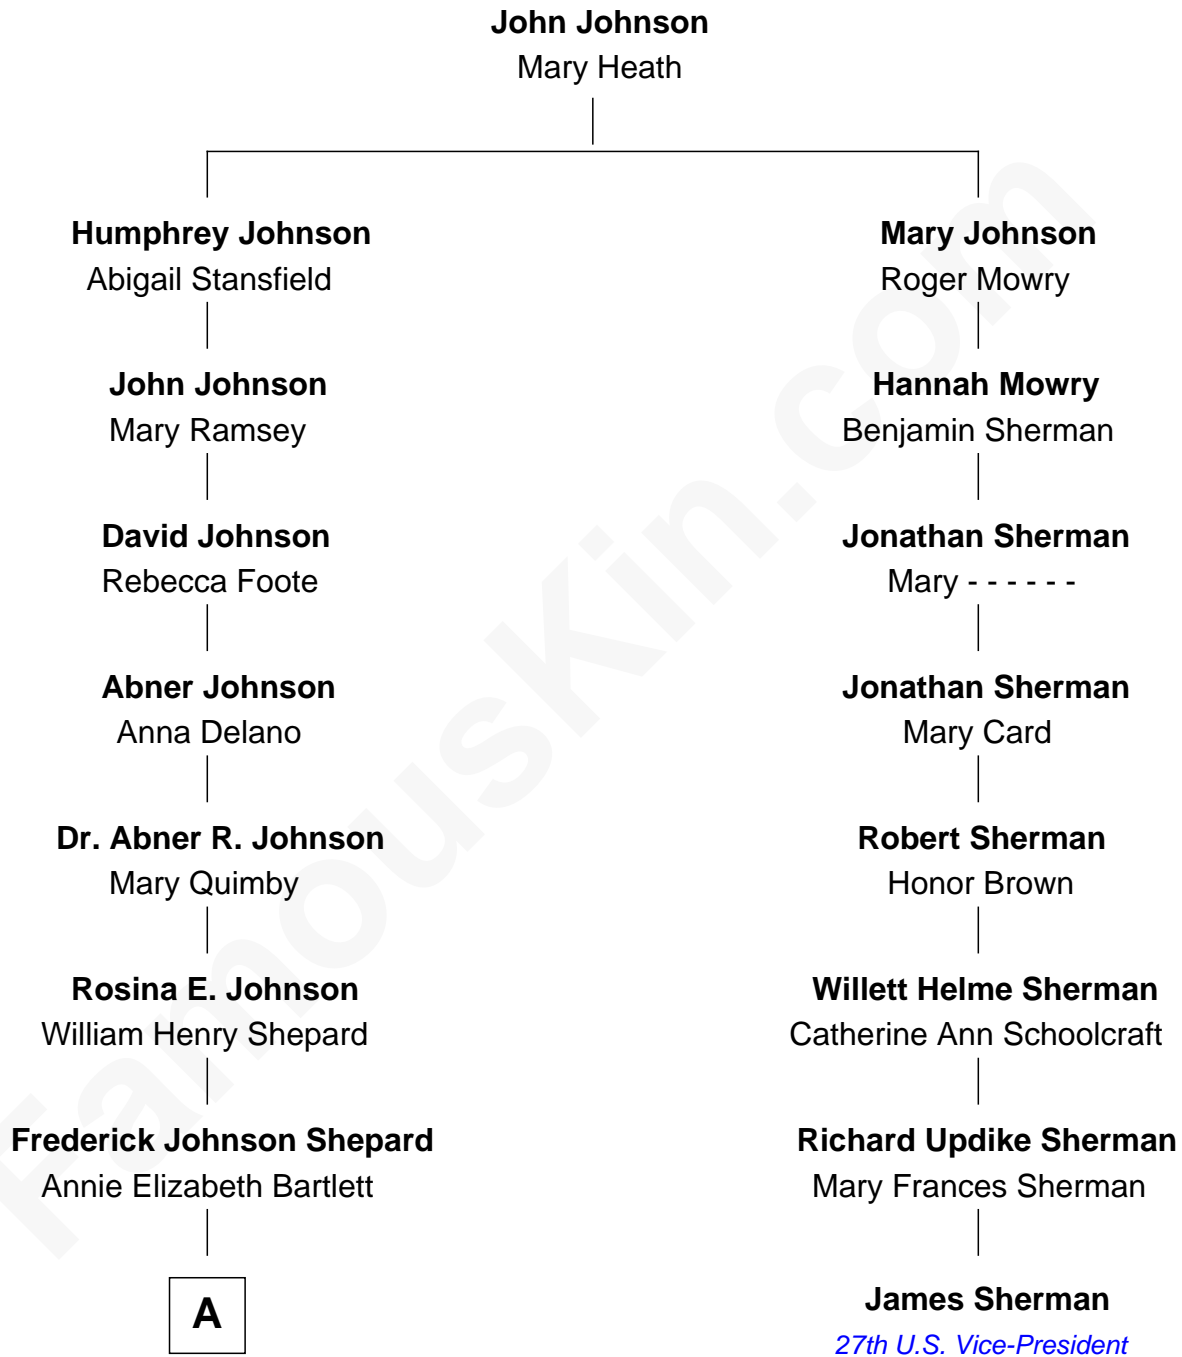

# FamousKin.com Relationship Chart of

**Alan Shepard**

*Mercury and Apollo Astronaut*

7th cousin 1 time removed of

**James Sherman**

*27th U.S. Vice-President*

**A**

Alan Bartlett Shepard  
Pauline Renza Emerson

Alan Shepard  
*Mercury and Apollo Astronaut*

FamousKin.com