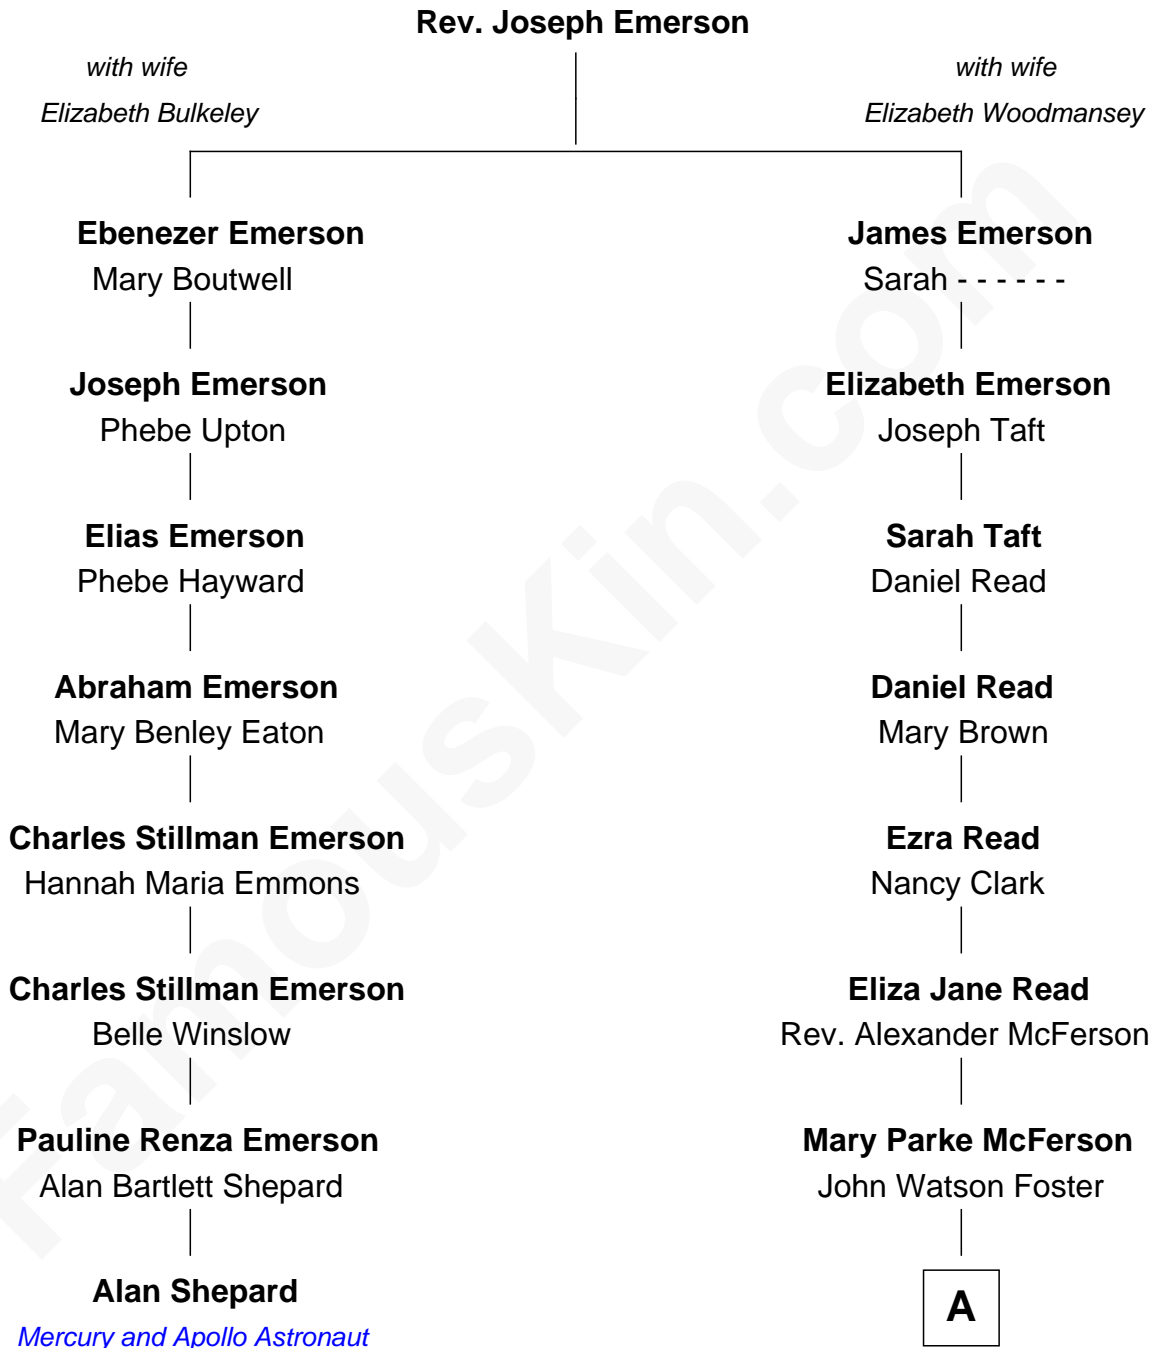

# FamousKin.com Relationship Chart of

**Alan Shepard**

*Mercury and Apollo Astronaut*

7th cousin 1 time removed of

**Allen Dulles**

*5th Director of the C.I.A.*

**A**

**Edith Foster**  
Allen Macy Dulles