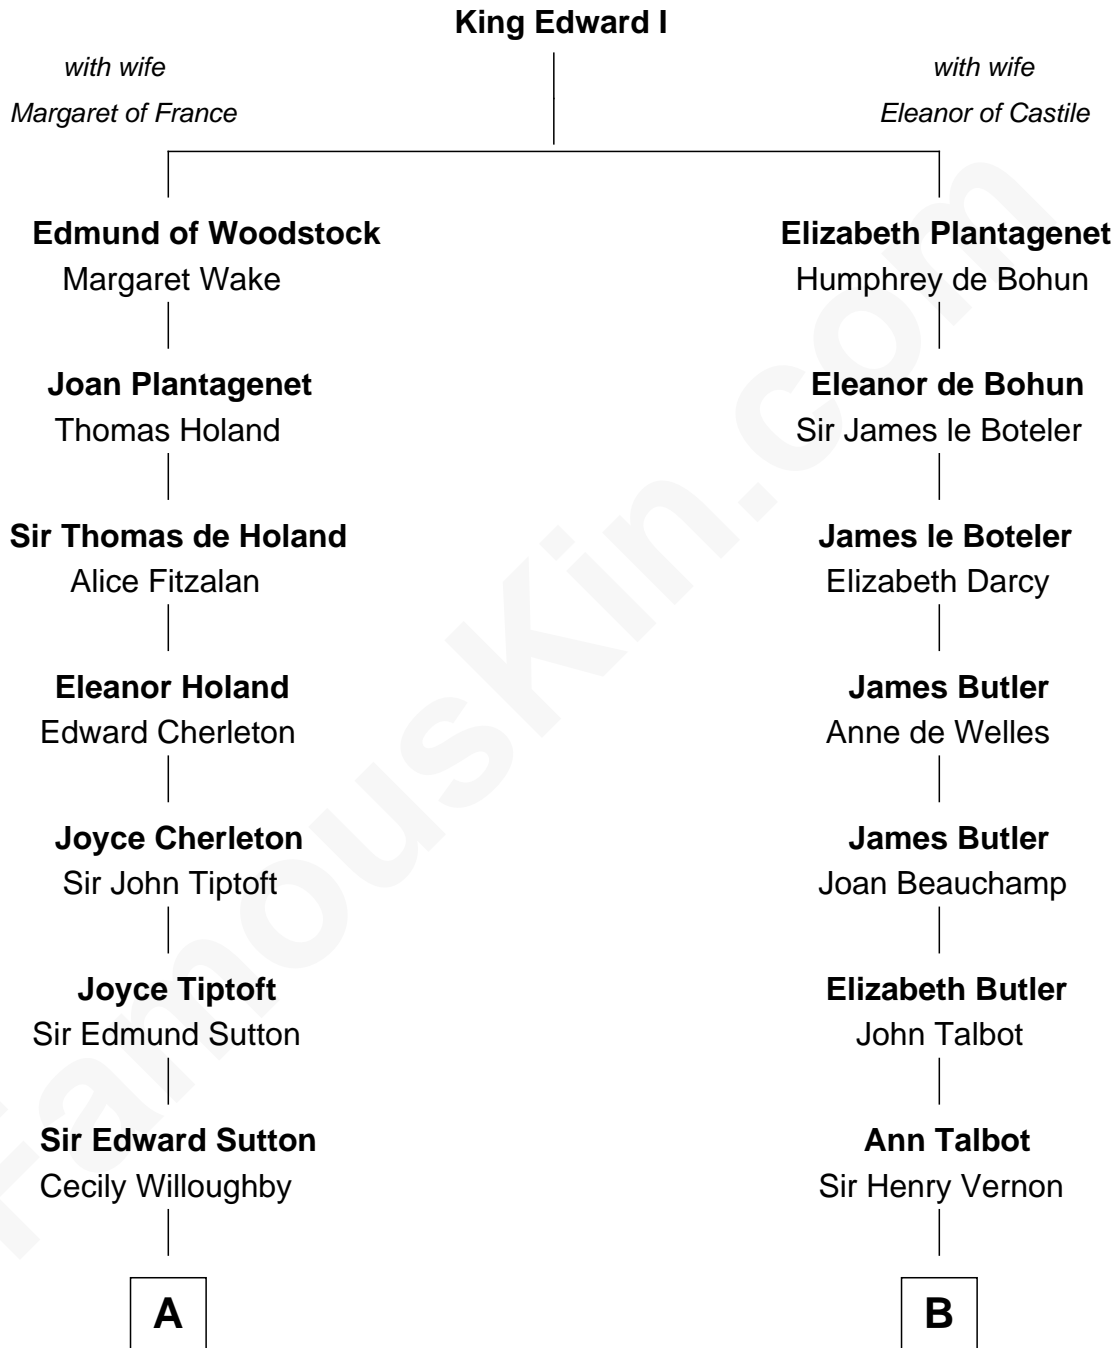

# FamousKin.com Relationship Chart of

**Alan Shepard**

*Mercury and Apollo Astronaut*

20th cousin 1 time removed of

**Allen Dulles**

*5th Director of the C.I.A.*

**C**

**Thomas Bradbury Bartlett**  
Victoria Elizabeth Williams Cilley

**Annie Elizabeth Bartlett**  
Frederick Johnson Shepard

**Alan Bartlett Shepard**  
Pauline Renza Emerson

**Alan Shepard**  
*Mercury and Apollo Astronaut*

**D**

**Joanna Leffingwell**  
Charles Lathrop

**Harriet Wadsworth Lathrop**  
Rev. Miron Winslow