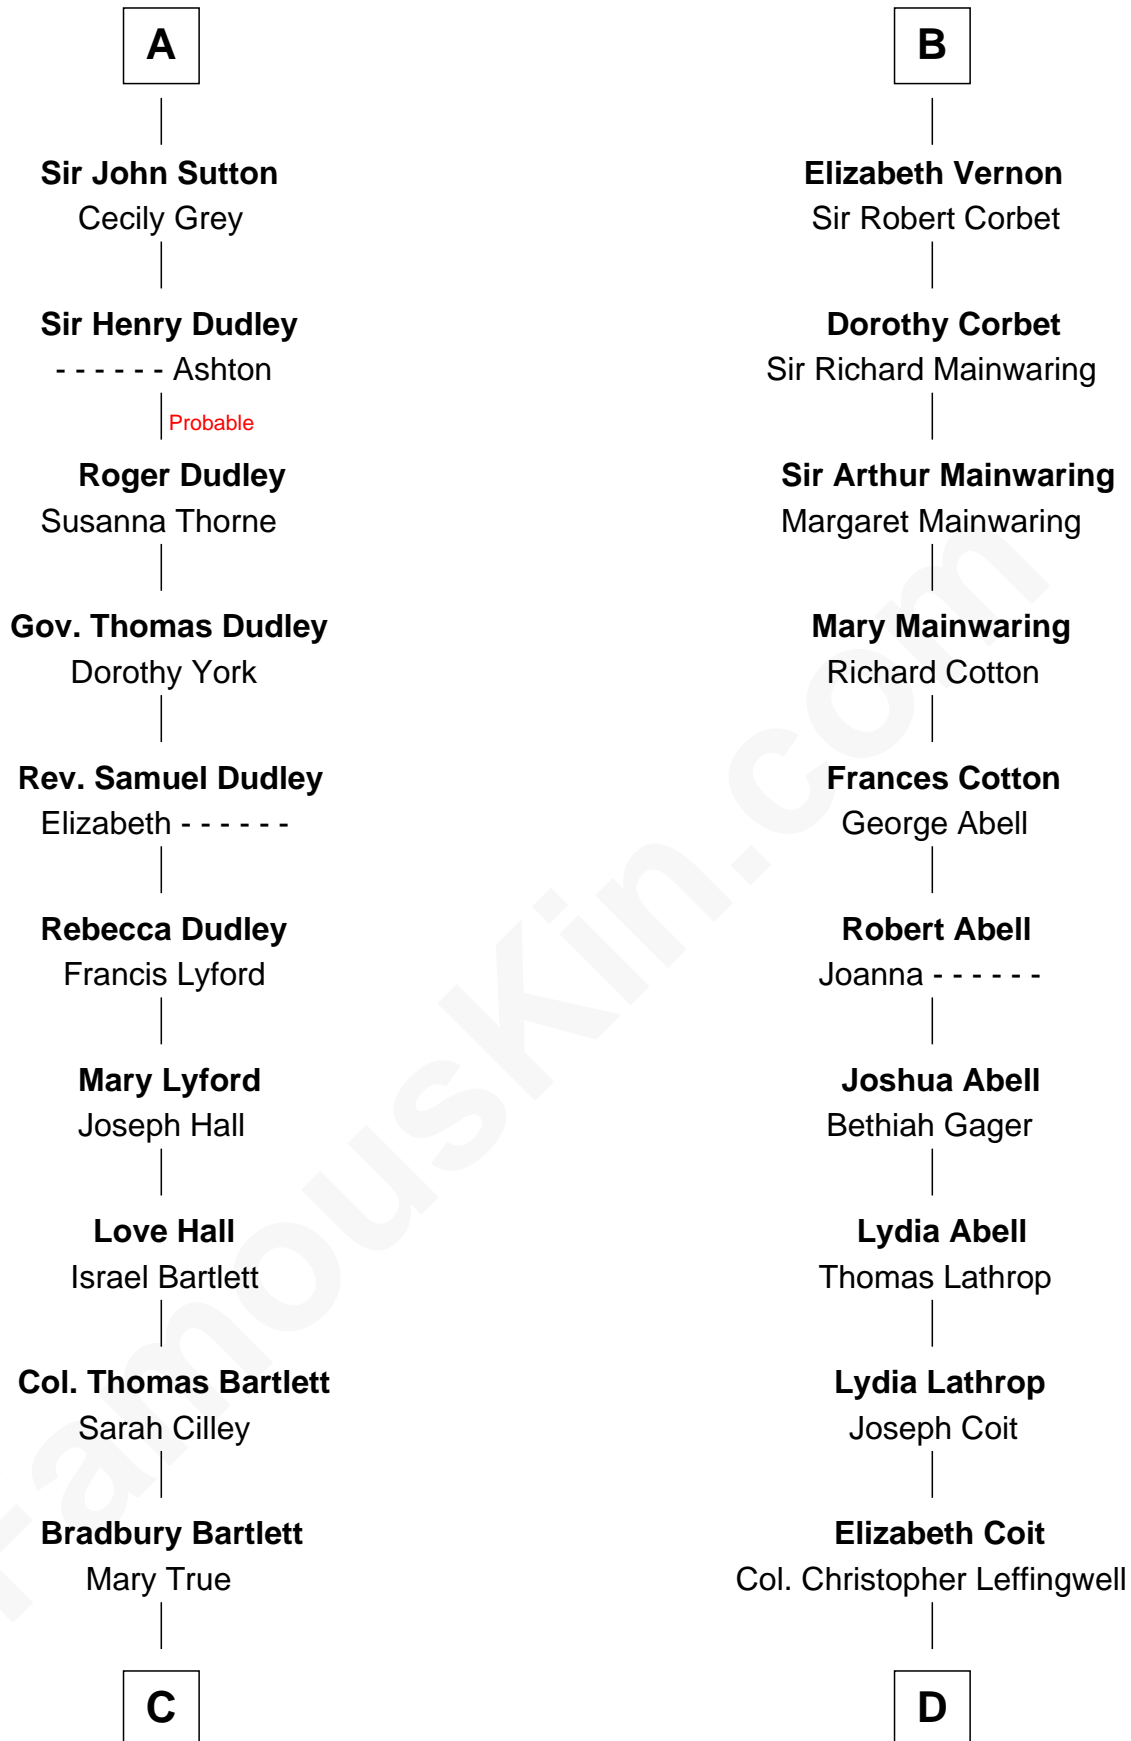

# FamousKin.com Relationship Chart of

**Alan Shepard**

*Mercury and Apollo Astronaut*

20th cousin 1 time removed of

**Allen Dulles**

*5th Director of the C.I.A.*

**C**

**Thomas Bradbury Bartlett**  
Victoria Elizabeth Williams Cilley

**Annie Elizabeth Bartlett**  
Frederick Johnson Shepard

**Alan Bartlett Shepard**  
Pauline Renza Emerson

**Alan Shepard**  
*Mercury and Apollo Astronaut*

**D**

**Joanna Leffingwell**  
Charles Lathrop

**Harriet Wadsworth Lathrop**  
Rev. Miron Winslow