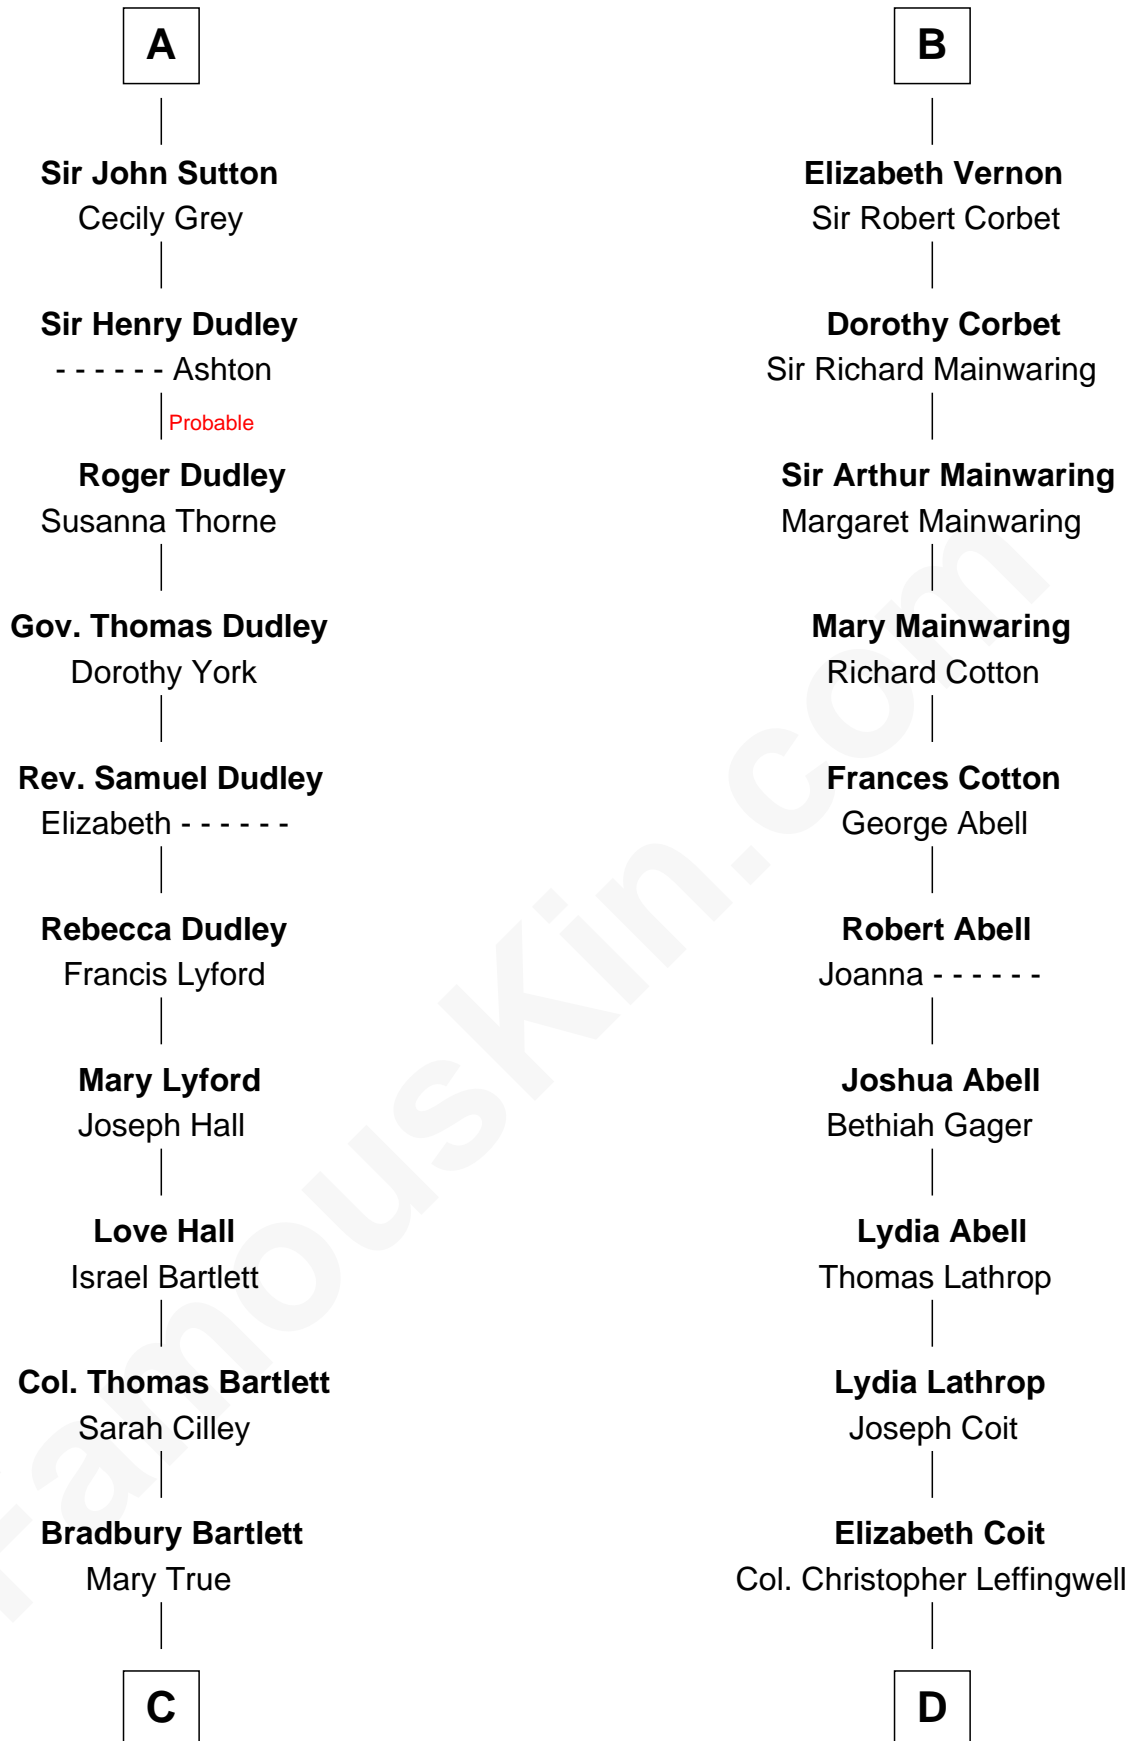

FamousKin.com

Relationship Chart of

Alan Shepard

Mercury and Apollo Astronaut

20th cousin 1 time removed of

Allen Dulles

5th Director of the C.I.A.

C

Thomas Bradbury Bartlett
Victoria Elizabeth Williams Cilley

Annie Elizabeth Bartlett
Frederick Johnson Shepard

Alan Bartlett Shepard
Pauline Renza Emerson

Alan Shepard
Mercury and Apollo Astronaut

D

Joanna Leffingwell
Charles Lathrop