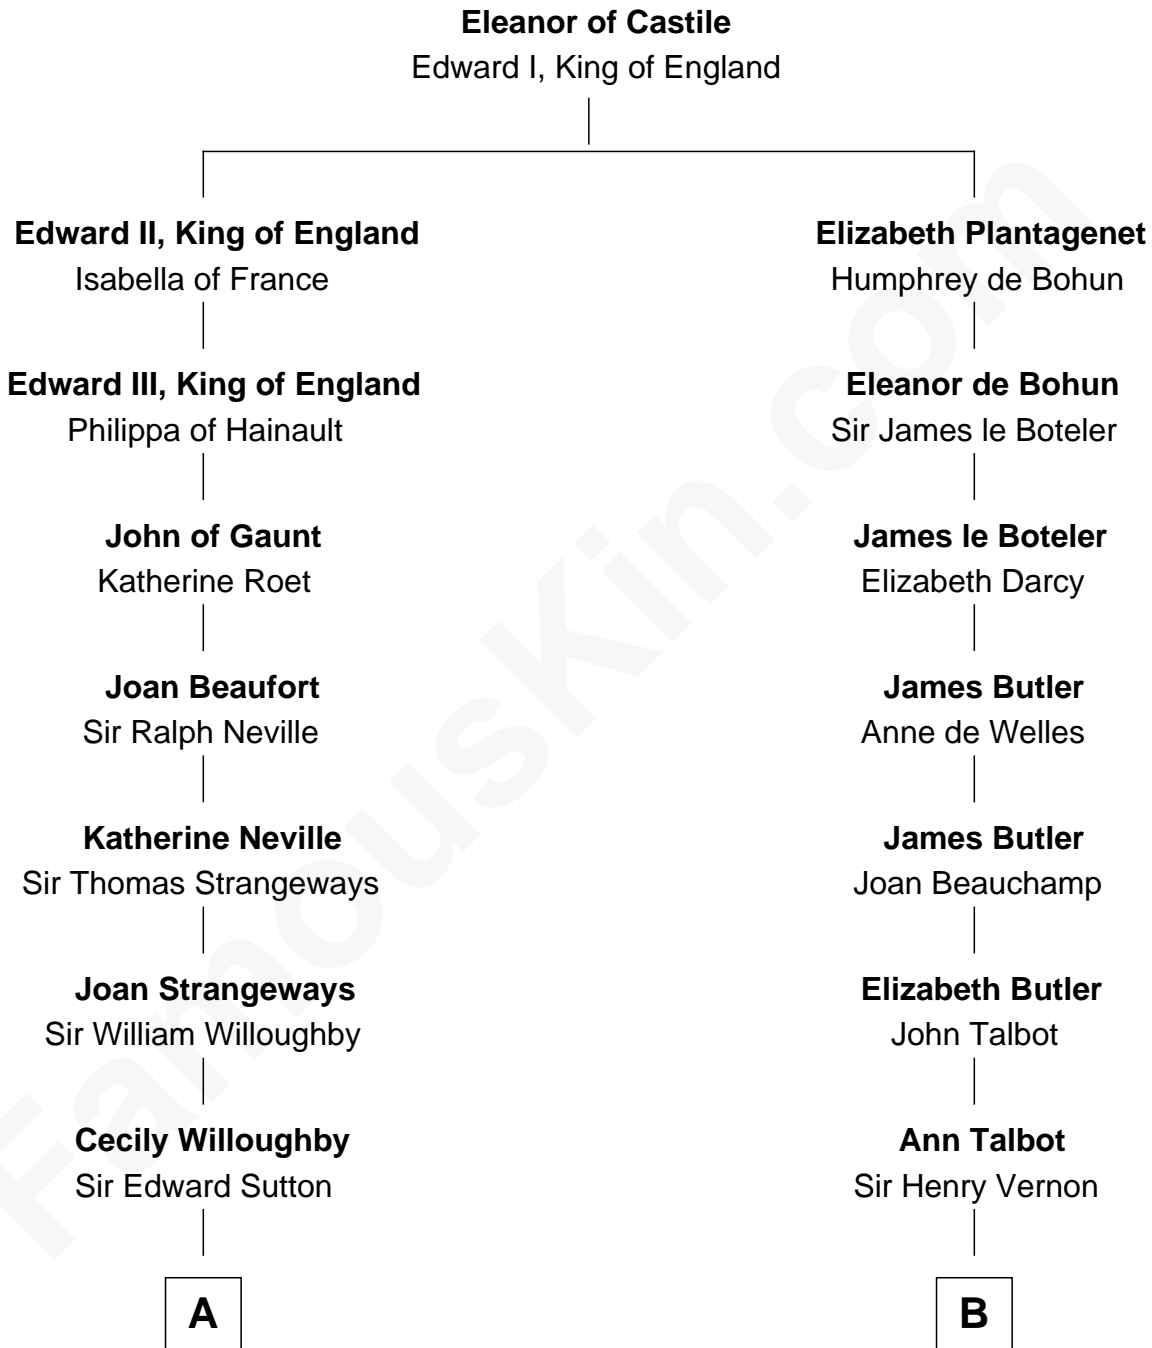

FamousKin.com

Relationship Chart of

Alan Shepard

Mercury and Apollo Astronaut

20th cousin 1 time removed of

Allen Dulles

5th Director of the C.I.A.

C

Thomas Bradbury Bartlett
Victoria Elizabeth Williams Cilley

Annie Elizabeth Bartlett
Frederick Johnson Shepard

Alan Bartlett Shepard
Pauline Renza Emerson

Alan Shepard
Mercury and Apollo Astronaut

D

Joanna Leffingwell
Charles Lathrop